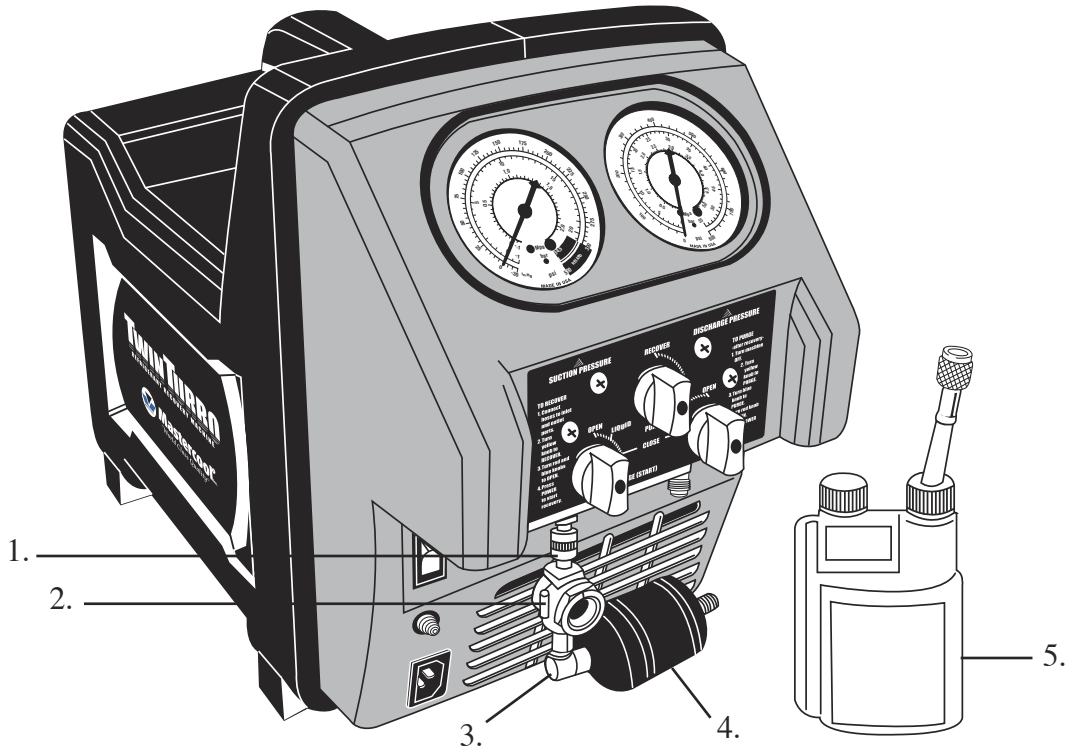

Mastercool[®] Inc.
"World Class Quality"

TWIN TURBO RECOVERY MACHINE

**REPAIRABLE PARTS BREAKDOWN
(69350, 69350-220)**

DESCRIPTION	PART #
1. 1/8 NPT COUPLING	0127-055
2. SIGHT GLASS 1/8" NPT-F X 1/8" NPT-M	69100-104
3. 90° 1/8 NPT-M X 1/4-F-F	69214
4. DRYER FOR 69500	69500-DR
5. 8 OZ. BOTTLE	92708-BTL
OIL SEPARATOR FOR 69350	69475
GY5 YELLOW HOSE W/O STRIPE 4"	45002
1/4" MFL X 1/8" MPT FITTING	90296
5/16" X 1/8" NPT MALE BARB	0375-006