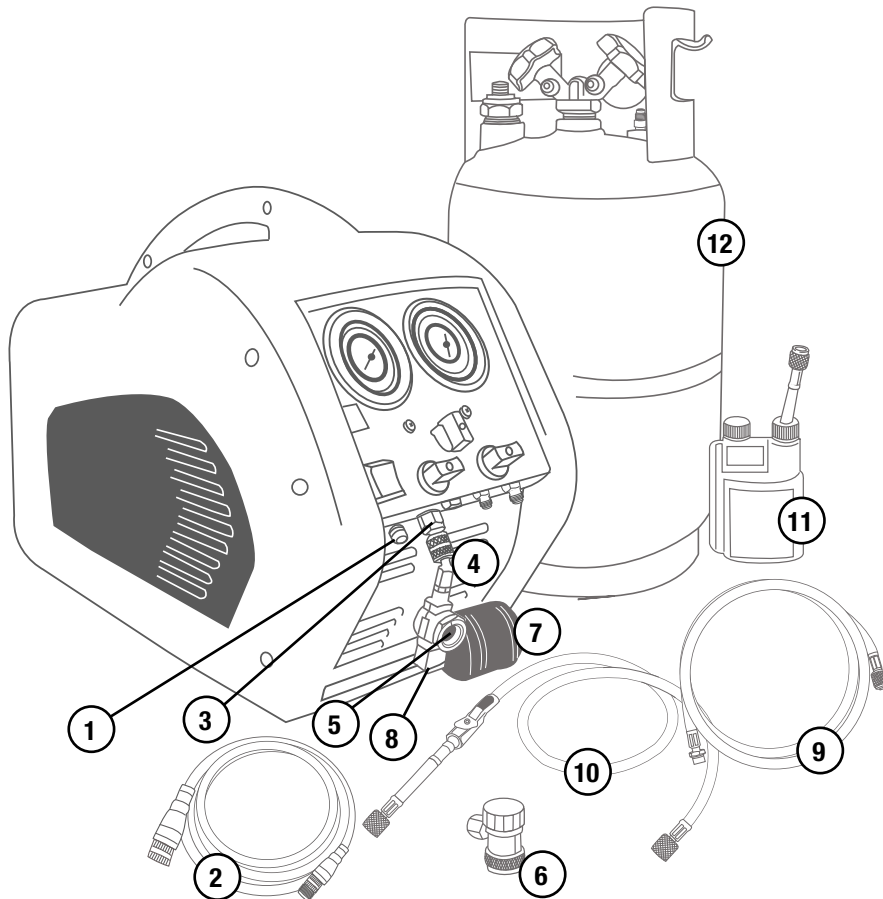

**Mastercool**<sup>®</sup>  
"World Class Quality"

REFRIGERANT RECOVERY MACHINE

**REPAIRABLE PARTS BREAKDOWN  
(69100)**

REF. #	DESCRIPTION	PART #
1.	CABLE HOLDER	90060-48
2.	CABLE	6533-01
3.	ADAPTER	69100-FTNUT
4.	ELBOW	69000-927
5.	SIGHT GLASS	69100-104
6.	LOW SIDE COUPLER	82934
7.	DRYER	69500-DR
8.	90° ELBOW	69214
9.	BLUE HOSE	98721
10.	YELLOW HOSE	49264-69100
11.	BOTTLE	92708-69100
12.	DOT TANK WITH FLOAT SWITCH	67010