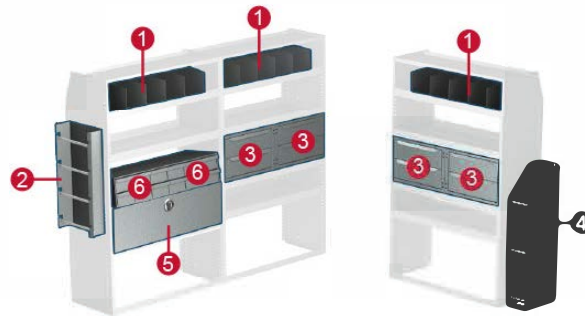

+ TRADE OPTIONS

ELECTRICAL OPTIONS - RAM PROMASTER 118" WB

Item#	Part#	Description	Qty.
1	022528KP	Shelf Dividers (set of 5) 8"H x 16"D	3
2	024304KP	Wire Spool Carrier 24"H x 12"W x 4"D	1
3	025070KP	Two Drawer Cabinet 12"H x 18.5"W x 16"D	4
4	025522KP	Manual Rack 36"H x 6"W x 12"D	1
5	027497KP	Lockable Storage Door 37"W x 12"H	1
6	02D641KP	Composite Parts 6-Drawer Cabinets 7"H x 18.5"W x 12"D	2