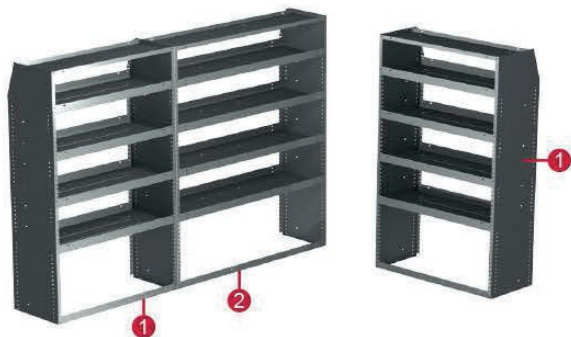

Masterack's heavy duty steel interiors are used by the nation's largest fleets and offer maximum durability for the toughest applications. Choose from pre-designed trade upgrades or accessorize with Masterack's full line of steel cabinets, drawers, dividers, and bins to maximize the efficiency of your vehicle. Partition sold separately.

136" Wheelbase

STEEL BASE PACKAGE - RAM PROMASTER 136" WB			
PACKAGE #02G467KP			
Item#	Part#	Description	Qty.
1	02A382KP	Tapered Shelf Module 60"H x 37"W x 16"D	2
2	02A384KP	Tapered Shelf Module 60"H x 51"W x 16"D	1