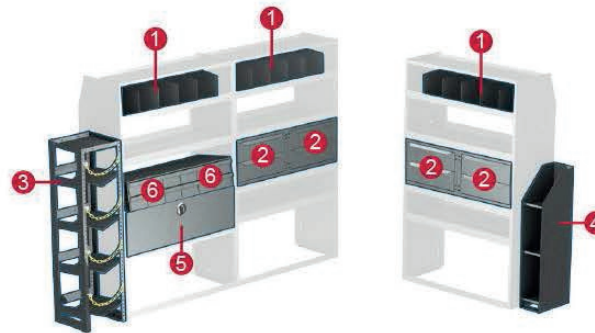

P/HVAC OPTIONS - RAM PROMASTER 118" WB

Item#	Part#	Description	Qty.
1	022528KP	Shelf Dividers (set of 5) 8"H x 16"D	3
2	025070KP	Two Drawer Cabinet 12"H x 18.5"W x 16"D	4
3	025254KP	Freon Tank Rack 4 30# Tanks 46"H x 13"W x 12"D	1
4	025522KP	Manual Rack 36"H x 6"W x 12"D	1
5	027497KP	Lockable Storage Door 37"W x 12"H	1
6	02D641KP	Composite Parts 6-Drawer Cabinets 7"H x 18.5"W x 12"D	2