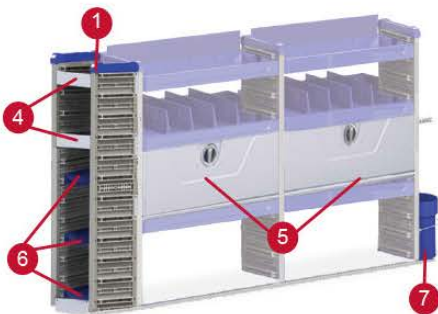

PLUMBING / HVAC OPTIONS			
Item#	Part#	Description	Qty.
1	0SS104KP	Cubby Module 44"H x 14"W x 12"D	1
2	0SS107KP	Small Drawer w/ Dividers 12"W x 3"H x 12"D	3
3	0SS051LKP	Rotation Brackets - Streetside (not visible)	3
4	0SS113KP	Shelf Kit 12"W x 12"D	2
5	0SS114KP	Locking Storage Door	2
6	0SS115KP	Steel 3# Freon Tank Kit	3
7	0SS118KP	Storage Bucket & Holder	1

**The Next Generation of Cargo Management
Is Now Available.**