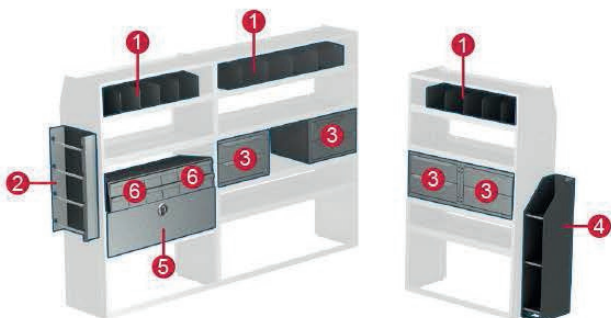

+ TRADE OPTIONS

ELECTRICAL OPTIONS - RAM PROMASTER 136" WB			
Item#	Part#	Description	Qty.
1	022528KP	Shelf Divider (set of 5) 8"H x 16"D	3
2	024304KP	Wire Spool Carrier 24"H x 12"W x 4"D	1
3	025070KP	Two Drawer Cabinet 12"H x 18.5"W x 16"D	4
4	025522KP	Manual Rack 36"H x 6"W x 12"D	1
5	027497KP	Lockable Storage Door 37"W x 12"H	1
6	02D641KP	Composite Parts 6-Drawer Cabinets 7"H x 18.5"W x 12"D	2