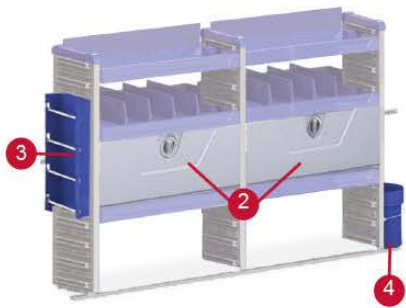

Item#	Part#	Description	Qty
1	0SS107KP	Small Drawer w/ Dividers 12"W x 3"H x 12"D	3
2	0SS114KP	Locking Storage Door	2
3	0SS117KP	Steel Wire Spool Rack	1
4	0SS118KP	Storage Bucket & Holder	1