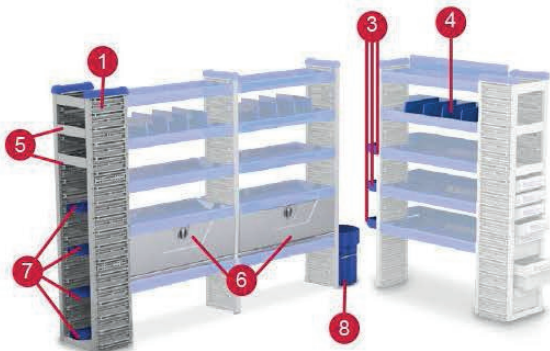

SmartSpace is your innovative, modular cargo management system that offers a variety of shelves, drawers, and accessories that slide into upright panels for infinite storage possibilities. Made from structural foam and aluminum materials, this system provides weight savings over comparable steel interiors. **Partition sold separately.**

High Roof (136"WB / 159"WB)

SMARTSPACE HIGH ROOF VAN BASE PKG			
PACKAGE #0SS101KP			
Item#	Part#	Description	Qty.
1	0SS152KP	STREETSIDE : 66"H x 74"W x 16"D	1
2	0SS153KP	CURBSIDE : 66"H x 49"W x 16"D	1

0SS136KP	PROMASTER 136"WB HIGH ROOF
0SS137KP	PROMASTER 159"WB HIGH ROOF
0SS138KP	PROMASTER 159"ELWB HIGH ROOF

+ TRADE OPTIONS

ELECTRICAL OPTIONS			
Item#	Part#	Description	Qty.
1	0SS108KP	Composite Parts Bin w/ Dividers 10"W x 3"H x 6"D	3
2	0SS110KP	Dividers 16"D / Set of 4	1
3	0SS114KP	Locking Storage Door	2
4	0SS117KP	Steel Wire Spool Rack	1
5	0SS118KP	Storage Bucket & Holder	1

PLUMBING / HVAC OPTIONS			
Item#	Part#	Description	Qty.
1	0SS105KP	Cubby Module 66"H x 14"W x 12"D	1
2	0SS051KP	Rotation Brackets - Streetside (not visible)	5
3	0SS108KP	Composite Parts Bin w/ Dividers 10"W x 3"H x 6"D	3
4	0SS110KP	Dividers 16"D / Set of 4	1
5	0SS113KP	Shelf Kit 12"W x 12"D	2
6	0SS114KP	Locking Storage Door	2
7	0SS115KP	Steel 30# Freon Tank Kit	4
8	0SS118KP	Storage Bucket & Holder	1