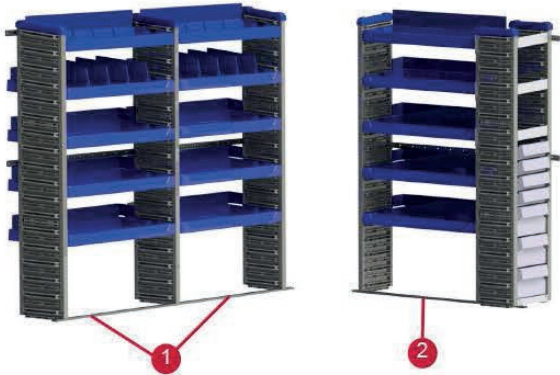

SmartSpace is your innovative, modular cargo management system that offers a variety of shelves, drawers, and accessories that slide into upright panels for infinite storage possibilities. Made from structural foam and aluminum materials, this system provides weight savings over comparable steel interiors. **Partition sold separately.**

High Roof (136"WB / 159"WB)