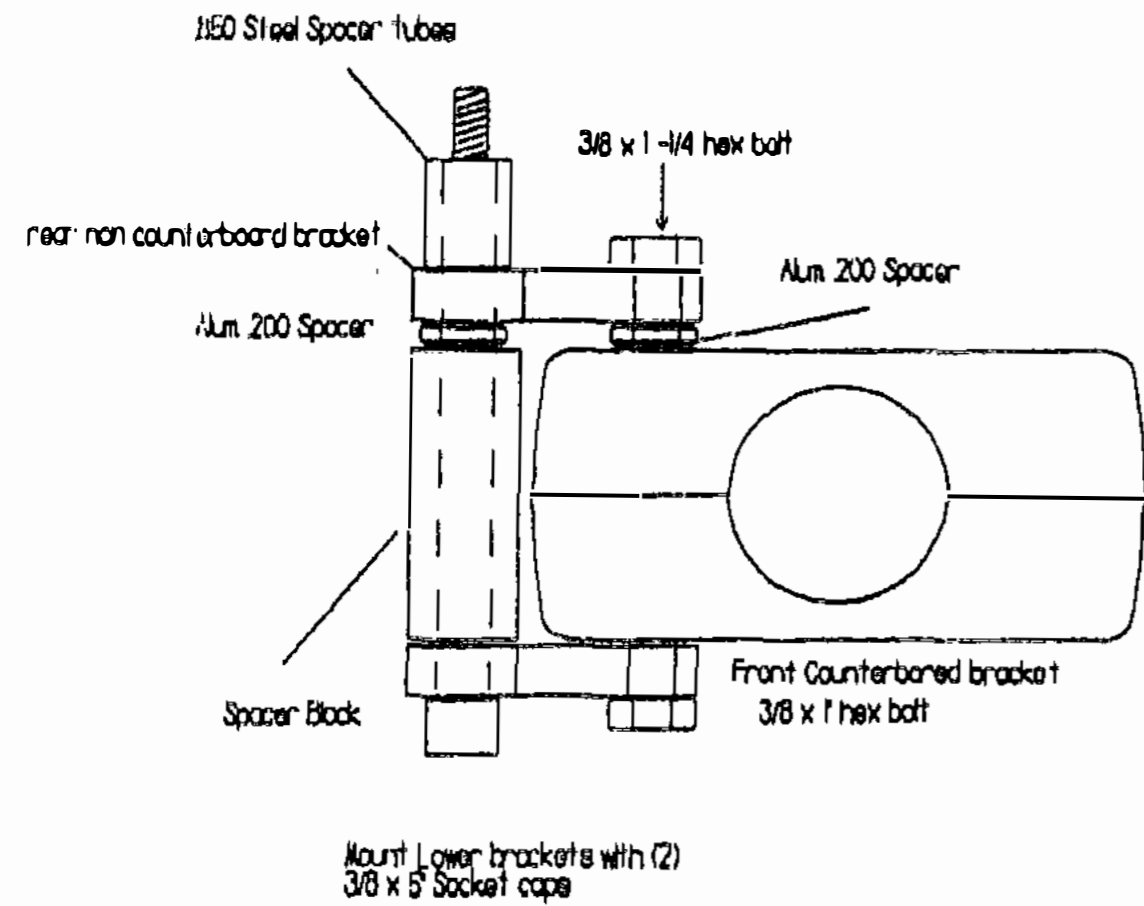

MOPAR SB P/S BRACKET

PT # 40061

Top View (lower) Brackets
Using March Billet P.S. Pump

Top view (lower) Brackets
Using Standard G.M. Sag. Pump