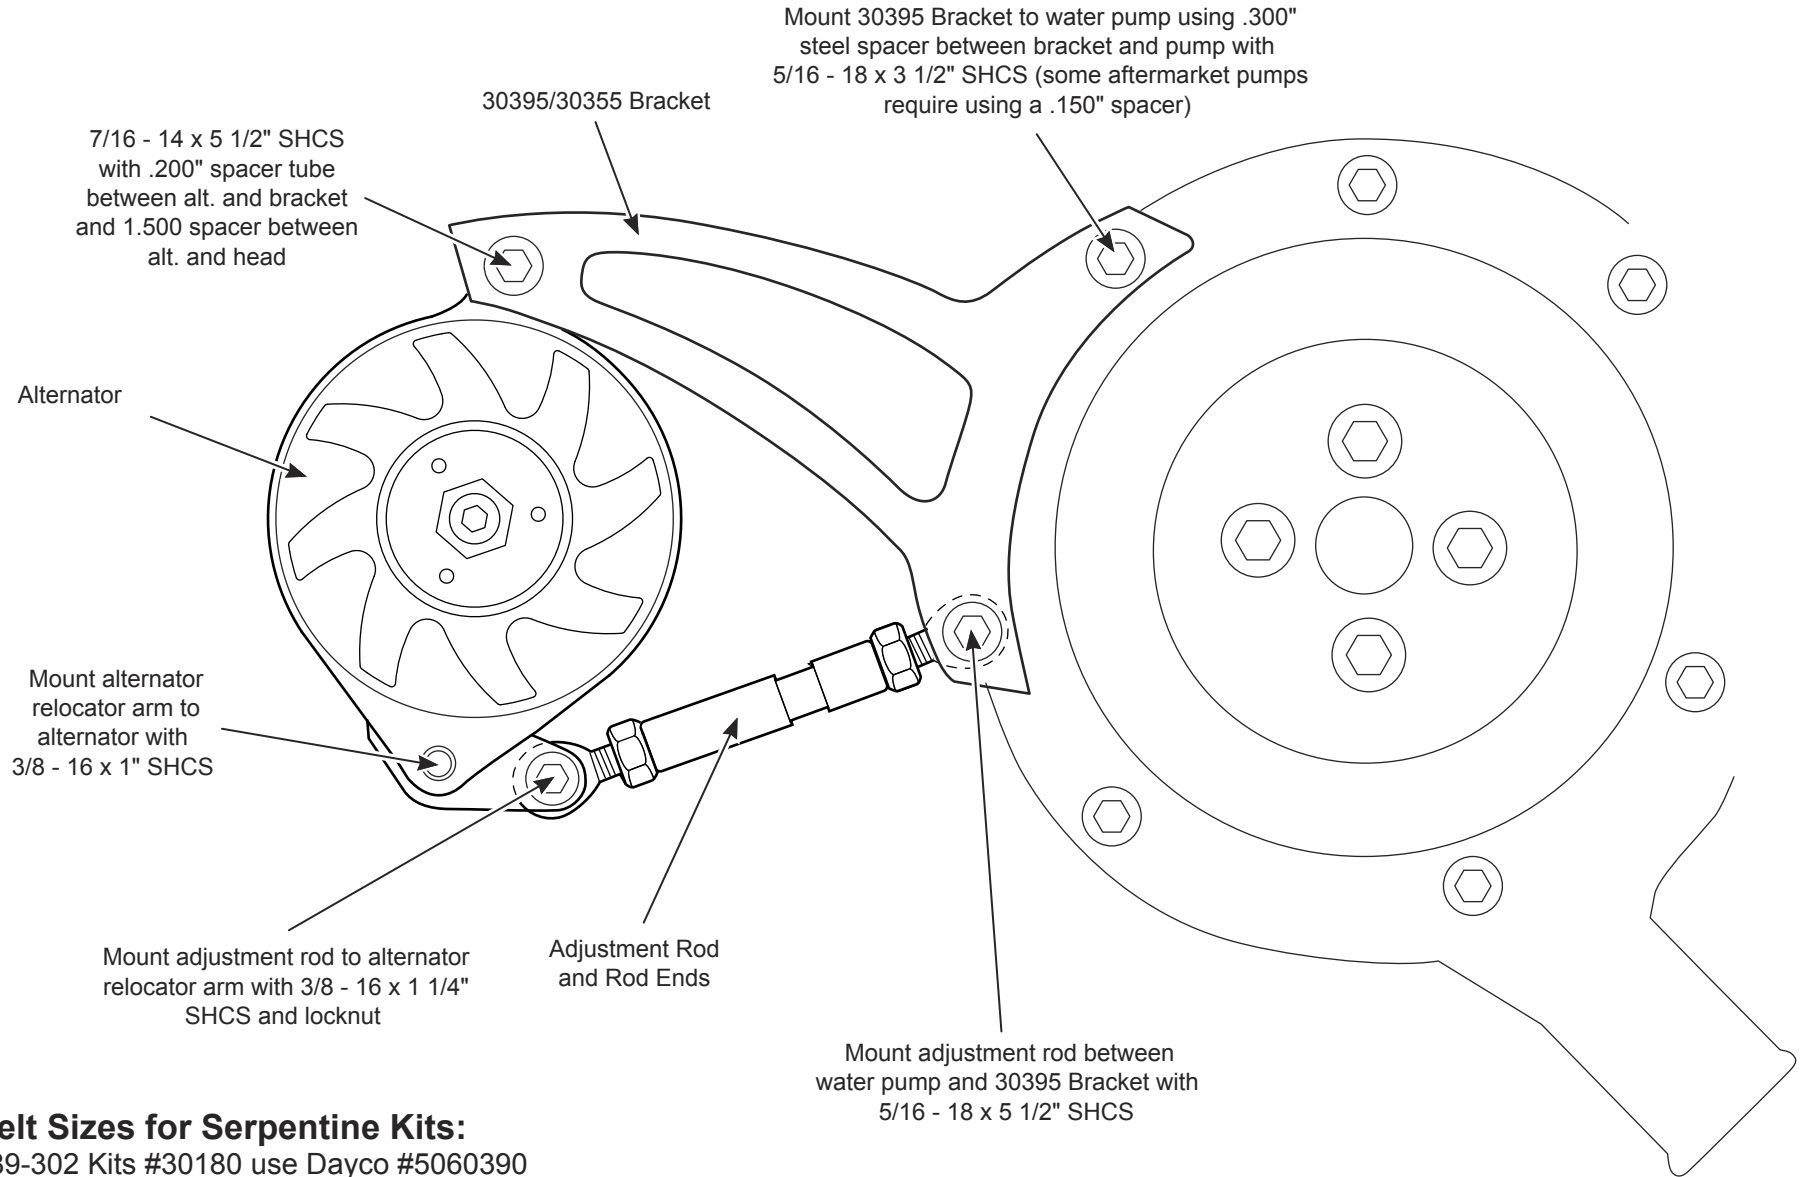

# Ford 289-302-351W Alternator Bracket Kit

Part# 30180, 30380, 30355, 30395

## Belt Sizes for Serpentine Kits:

289-302 Kits #30180 use Dayco #5060390

351W Kits #30380 use Dayco #5060415