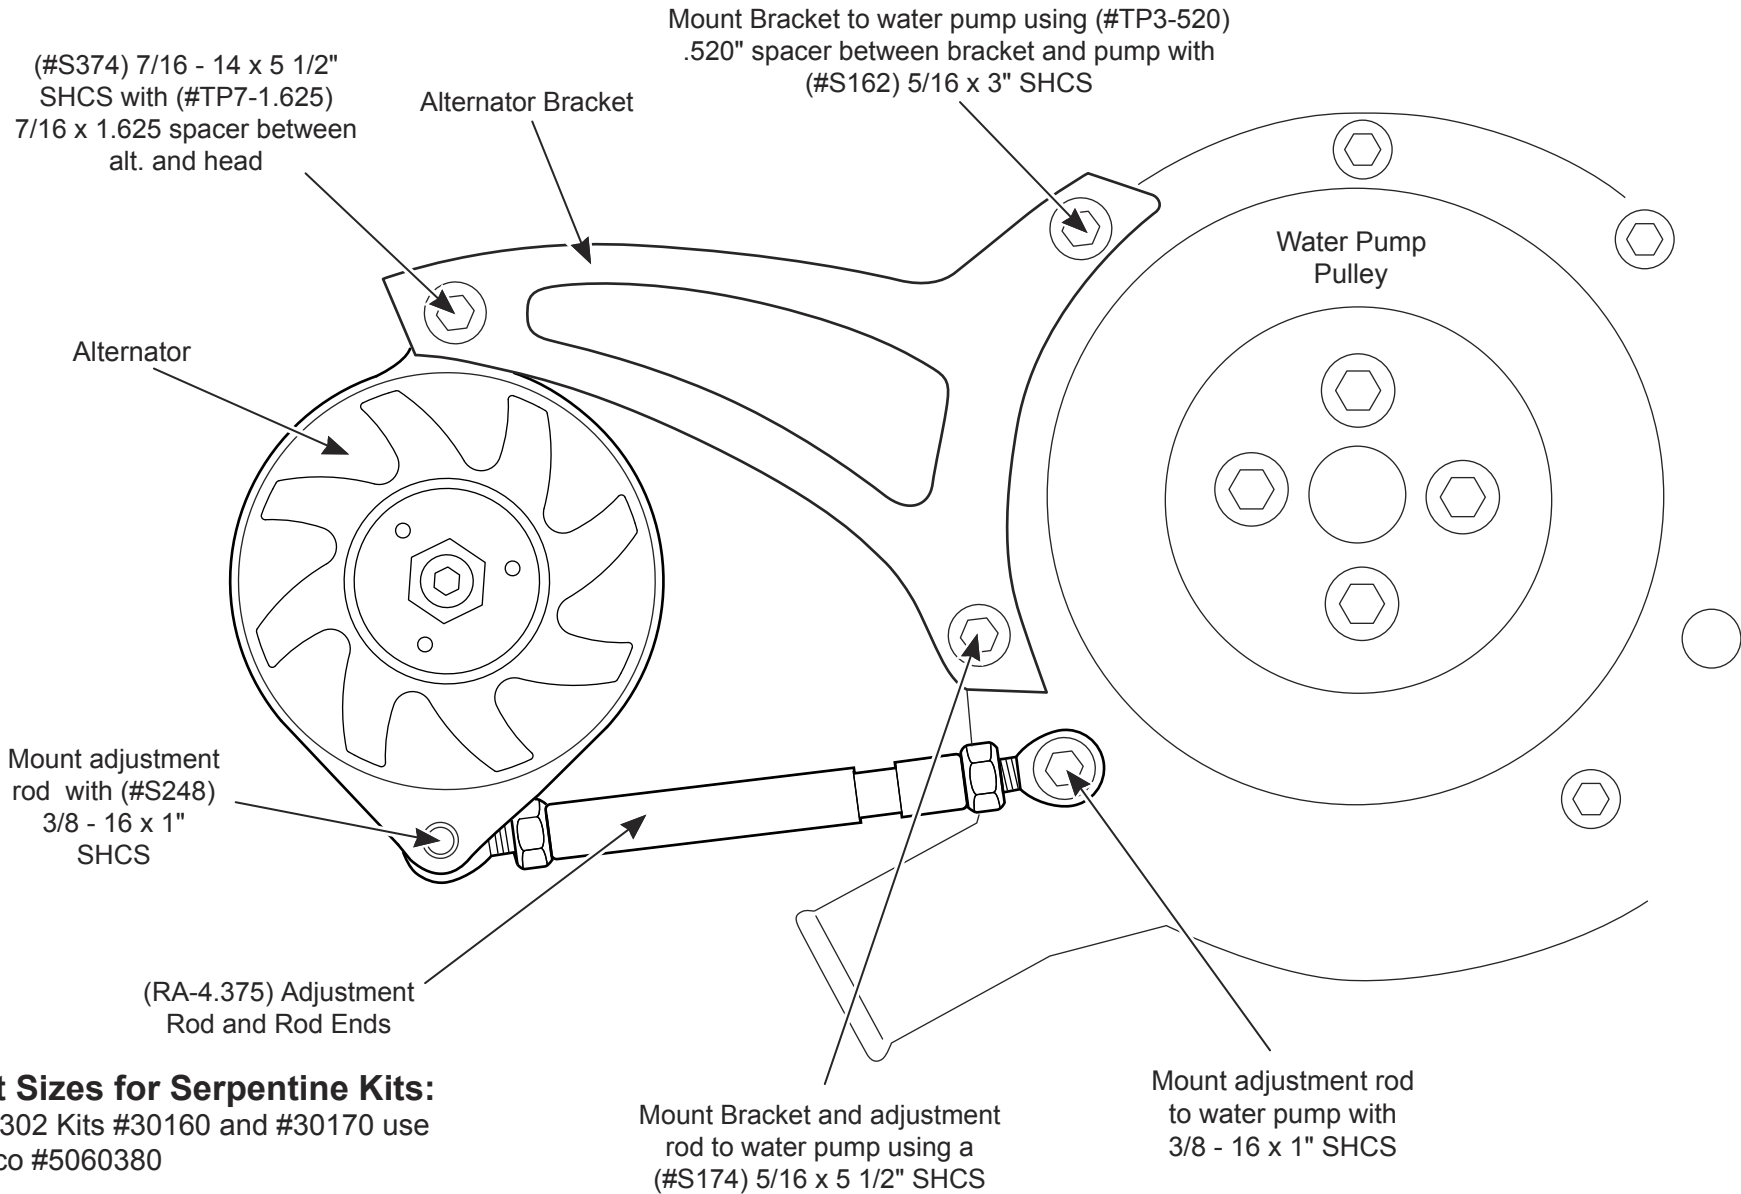

Ford 289-302-351W Alternator Bracket Kit

Part# 30160, 30170, 30360, 30370, 30351, 30391,

Belt Sizes for Serpentine Kits:

289-302 Kits #30160 and #30170 use Dayco #5060380

351W Kits #30360 and #30370 use Dayco #5060400