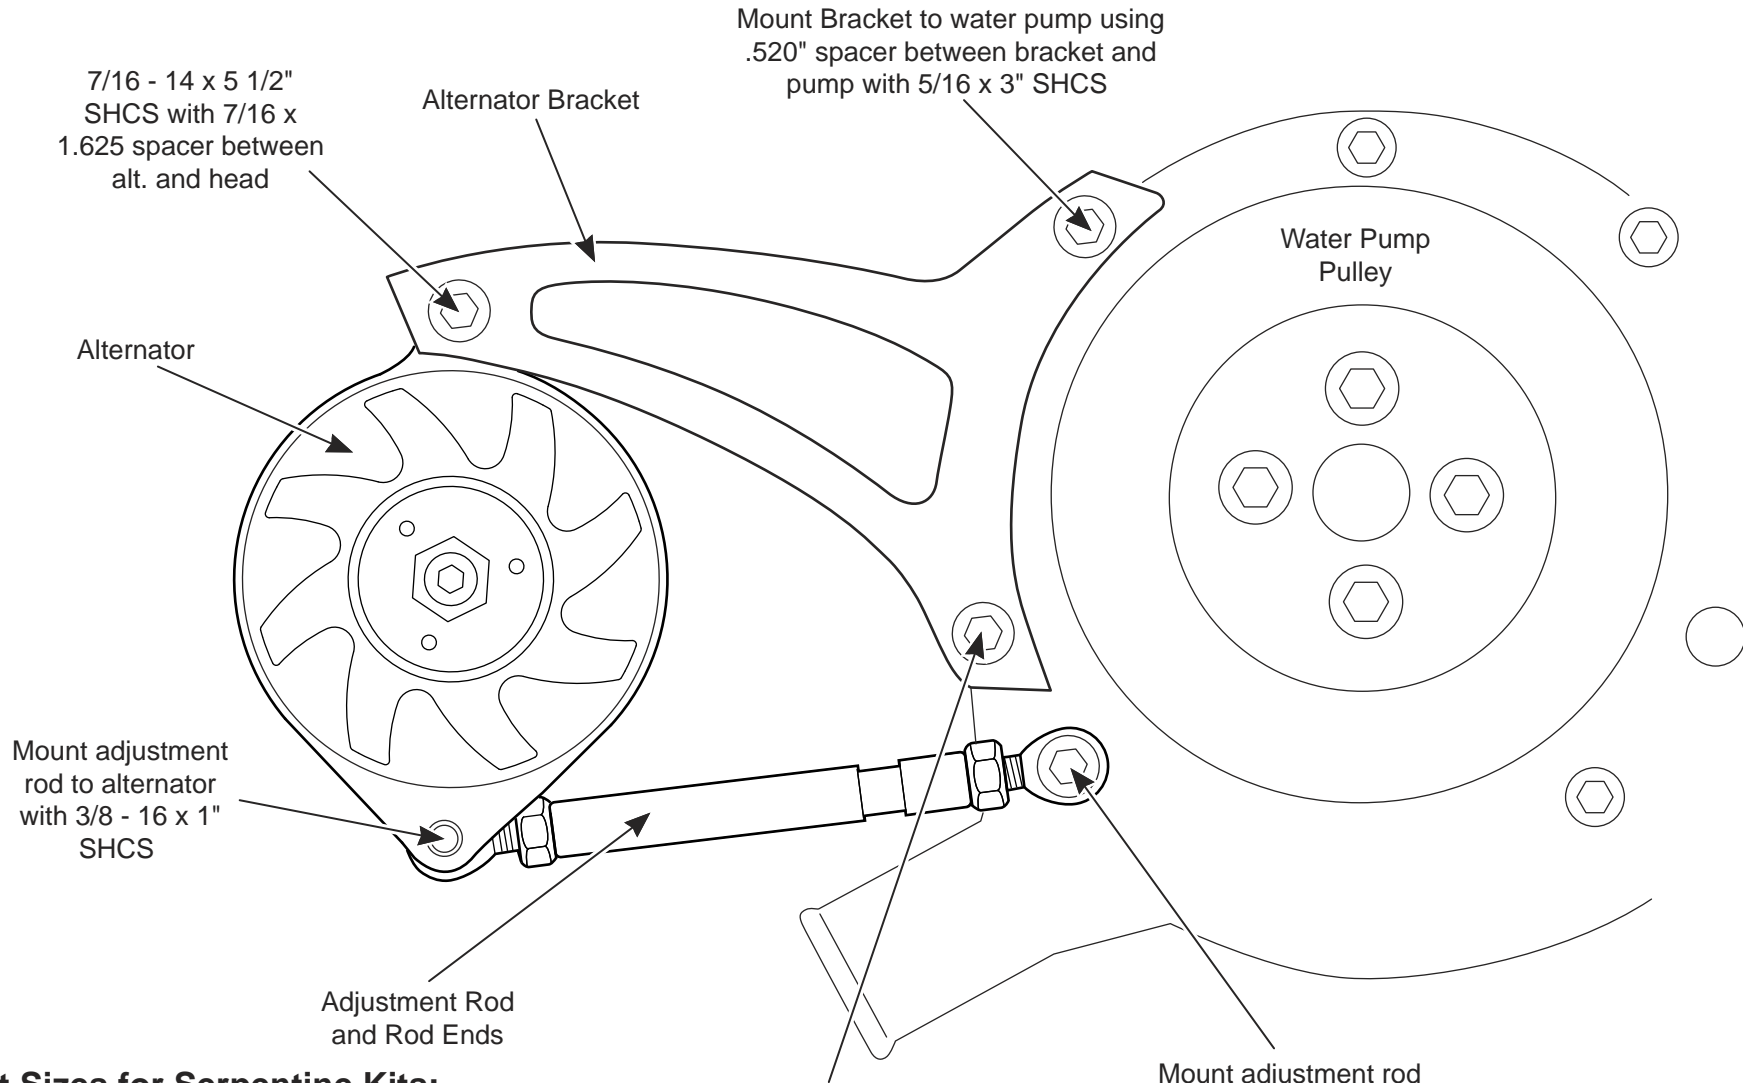

Ford 289-302-351W Alternator Bracket Kit

Part# 30160, 30170, 30360, 30370, 30351, 30391,

Belt Sizes for Serpentine Kits:

289-302 Kits #30160 and #30170 use Dayco #5060380

351W Kits #30360 and #30370 use Dayco #5060400