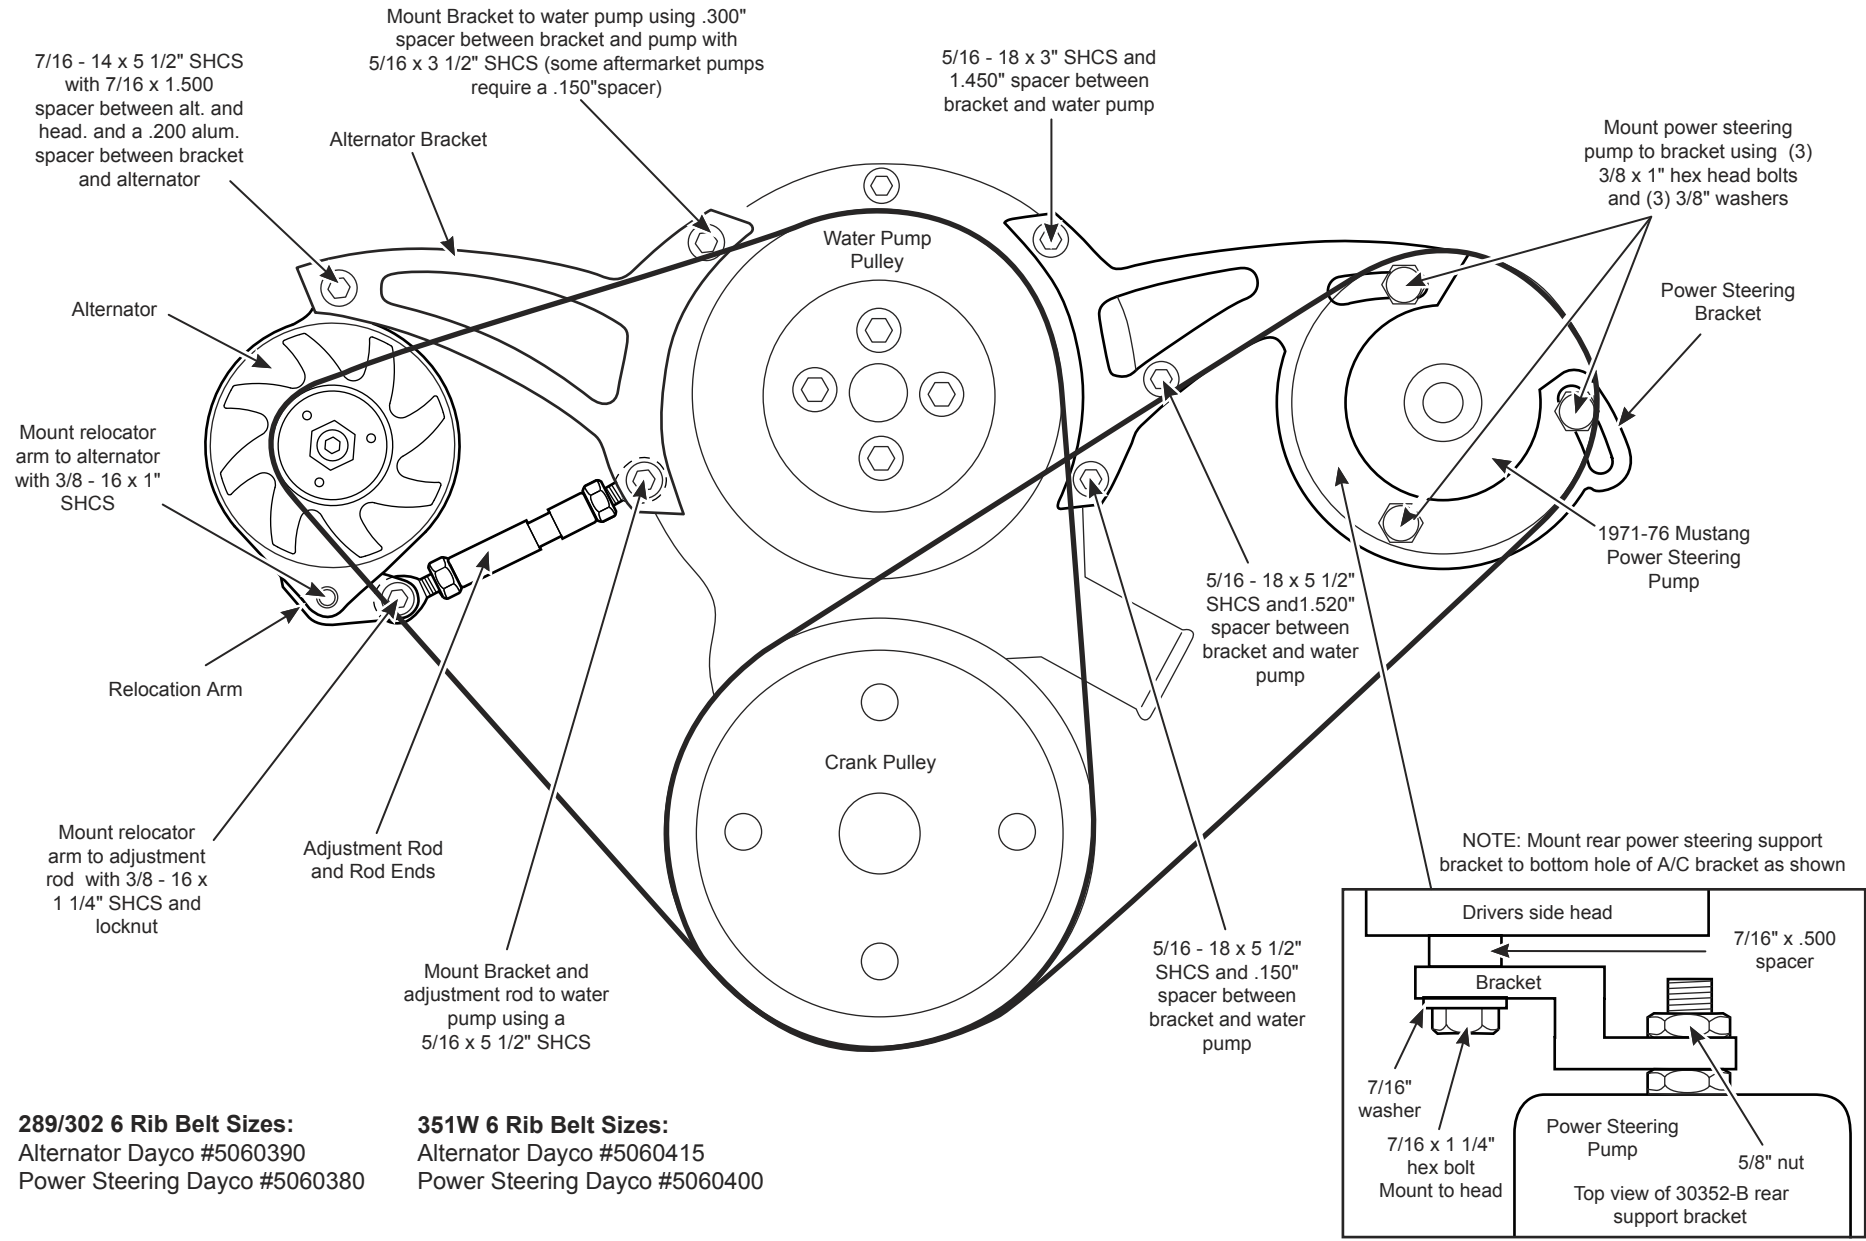

#30185 #30385

Ford 289, 302 351W Alternator & Power Steering Bracket Kit

289/302 6 Rib Belt Sizes:
 Alternator Dayco #5060390
 Power Steering Dayco #5060380

351W 6 Rib Belt Sizes:
 Alternator Dayco #5060415
 Power Steering Dayco #5060400