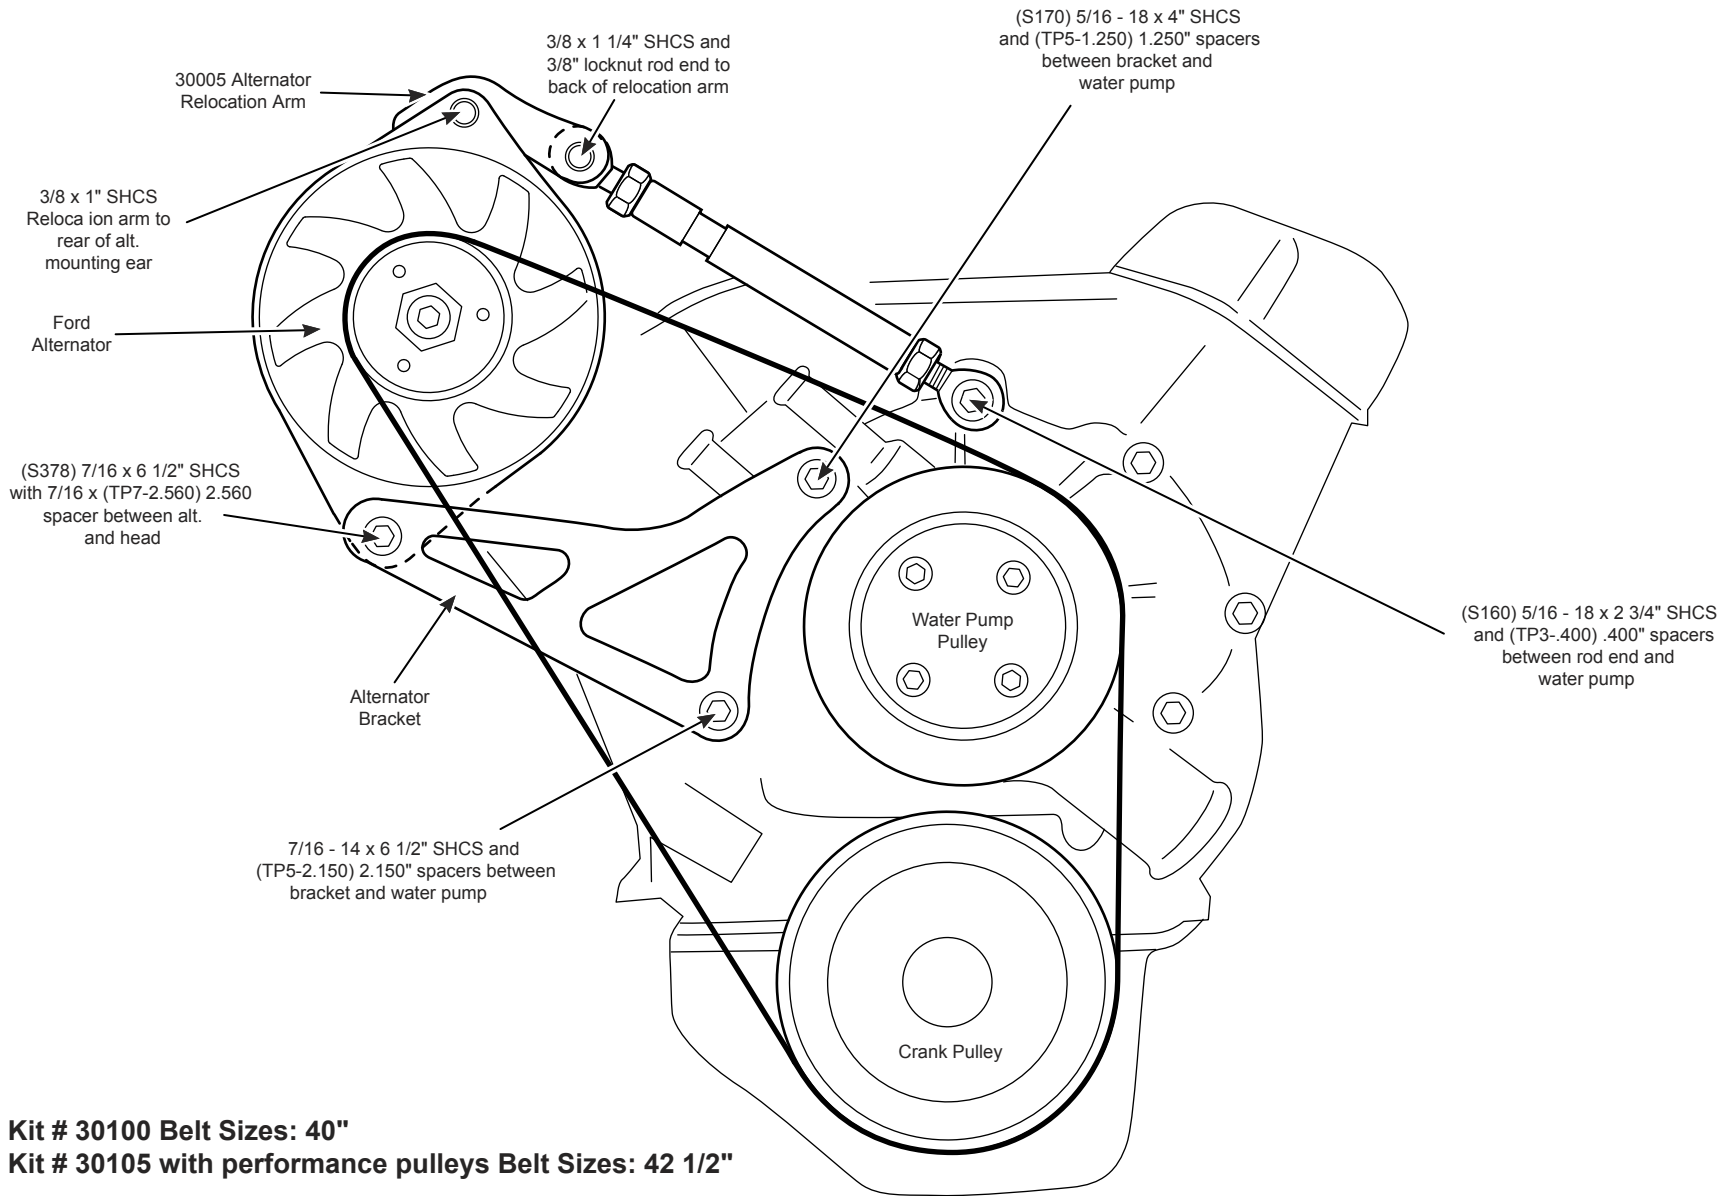

#30025, #30055, Ford 302, 351 Alternator Kit

Kit # 30100 Belt Sizes: 40"

Kit # 30105 with performance pulleys Belt Sizes: 42 1/2"