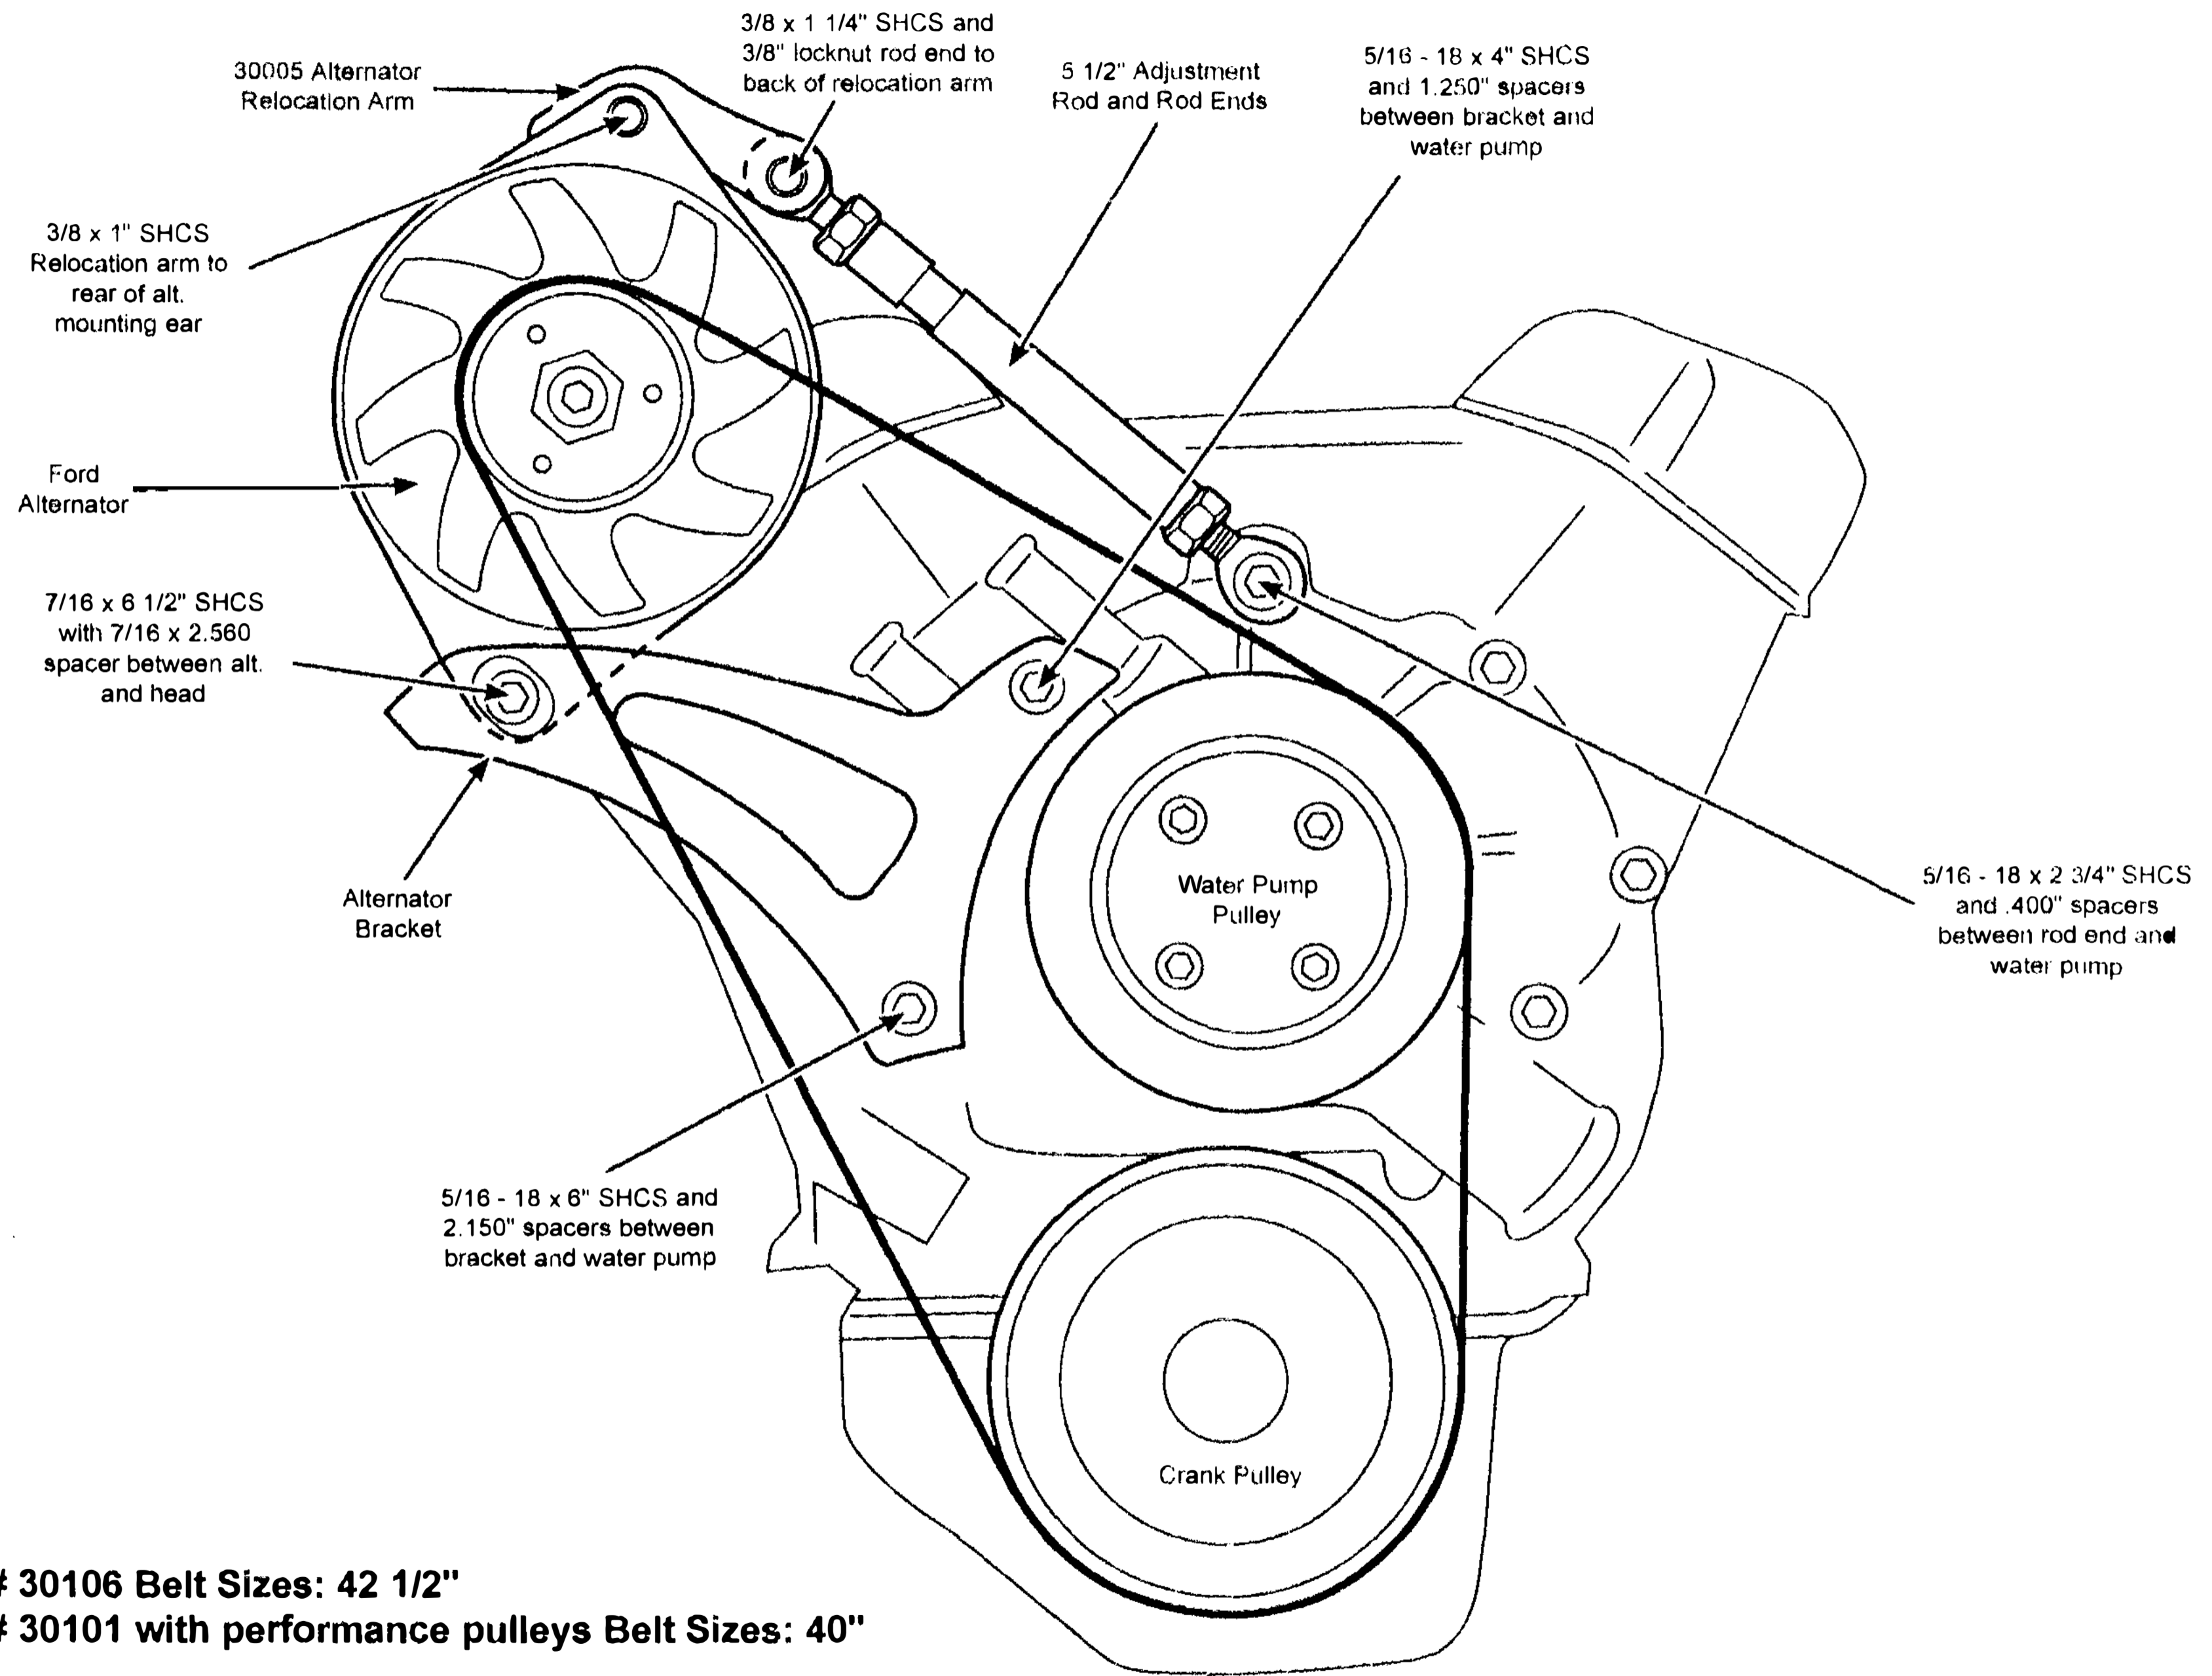

#30028, #30101, #30106 Ford 289, 302 [Alternator Kit](#)

Kit # 30106 Belt Sizes: 42 1/2"

Kit # 30101 with performance pulleys Belt Sizes: 40"