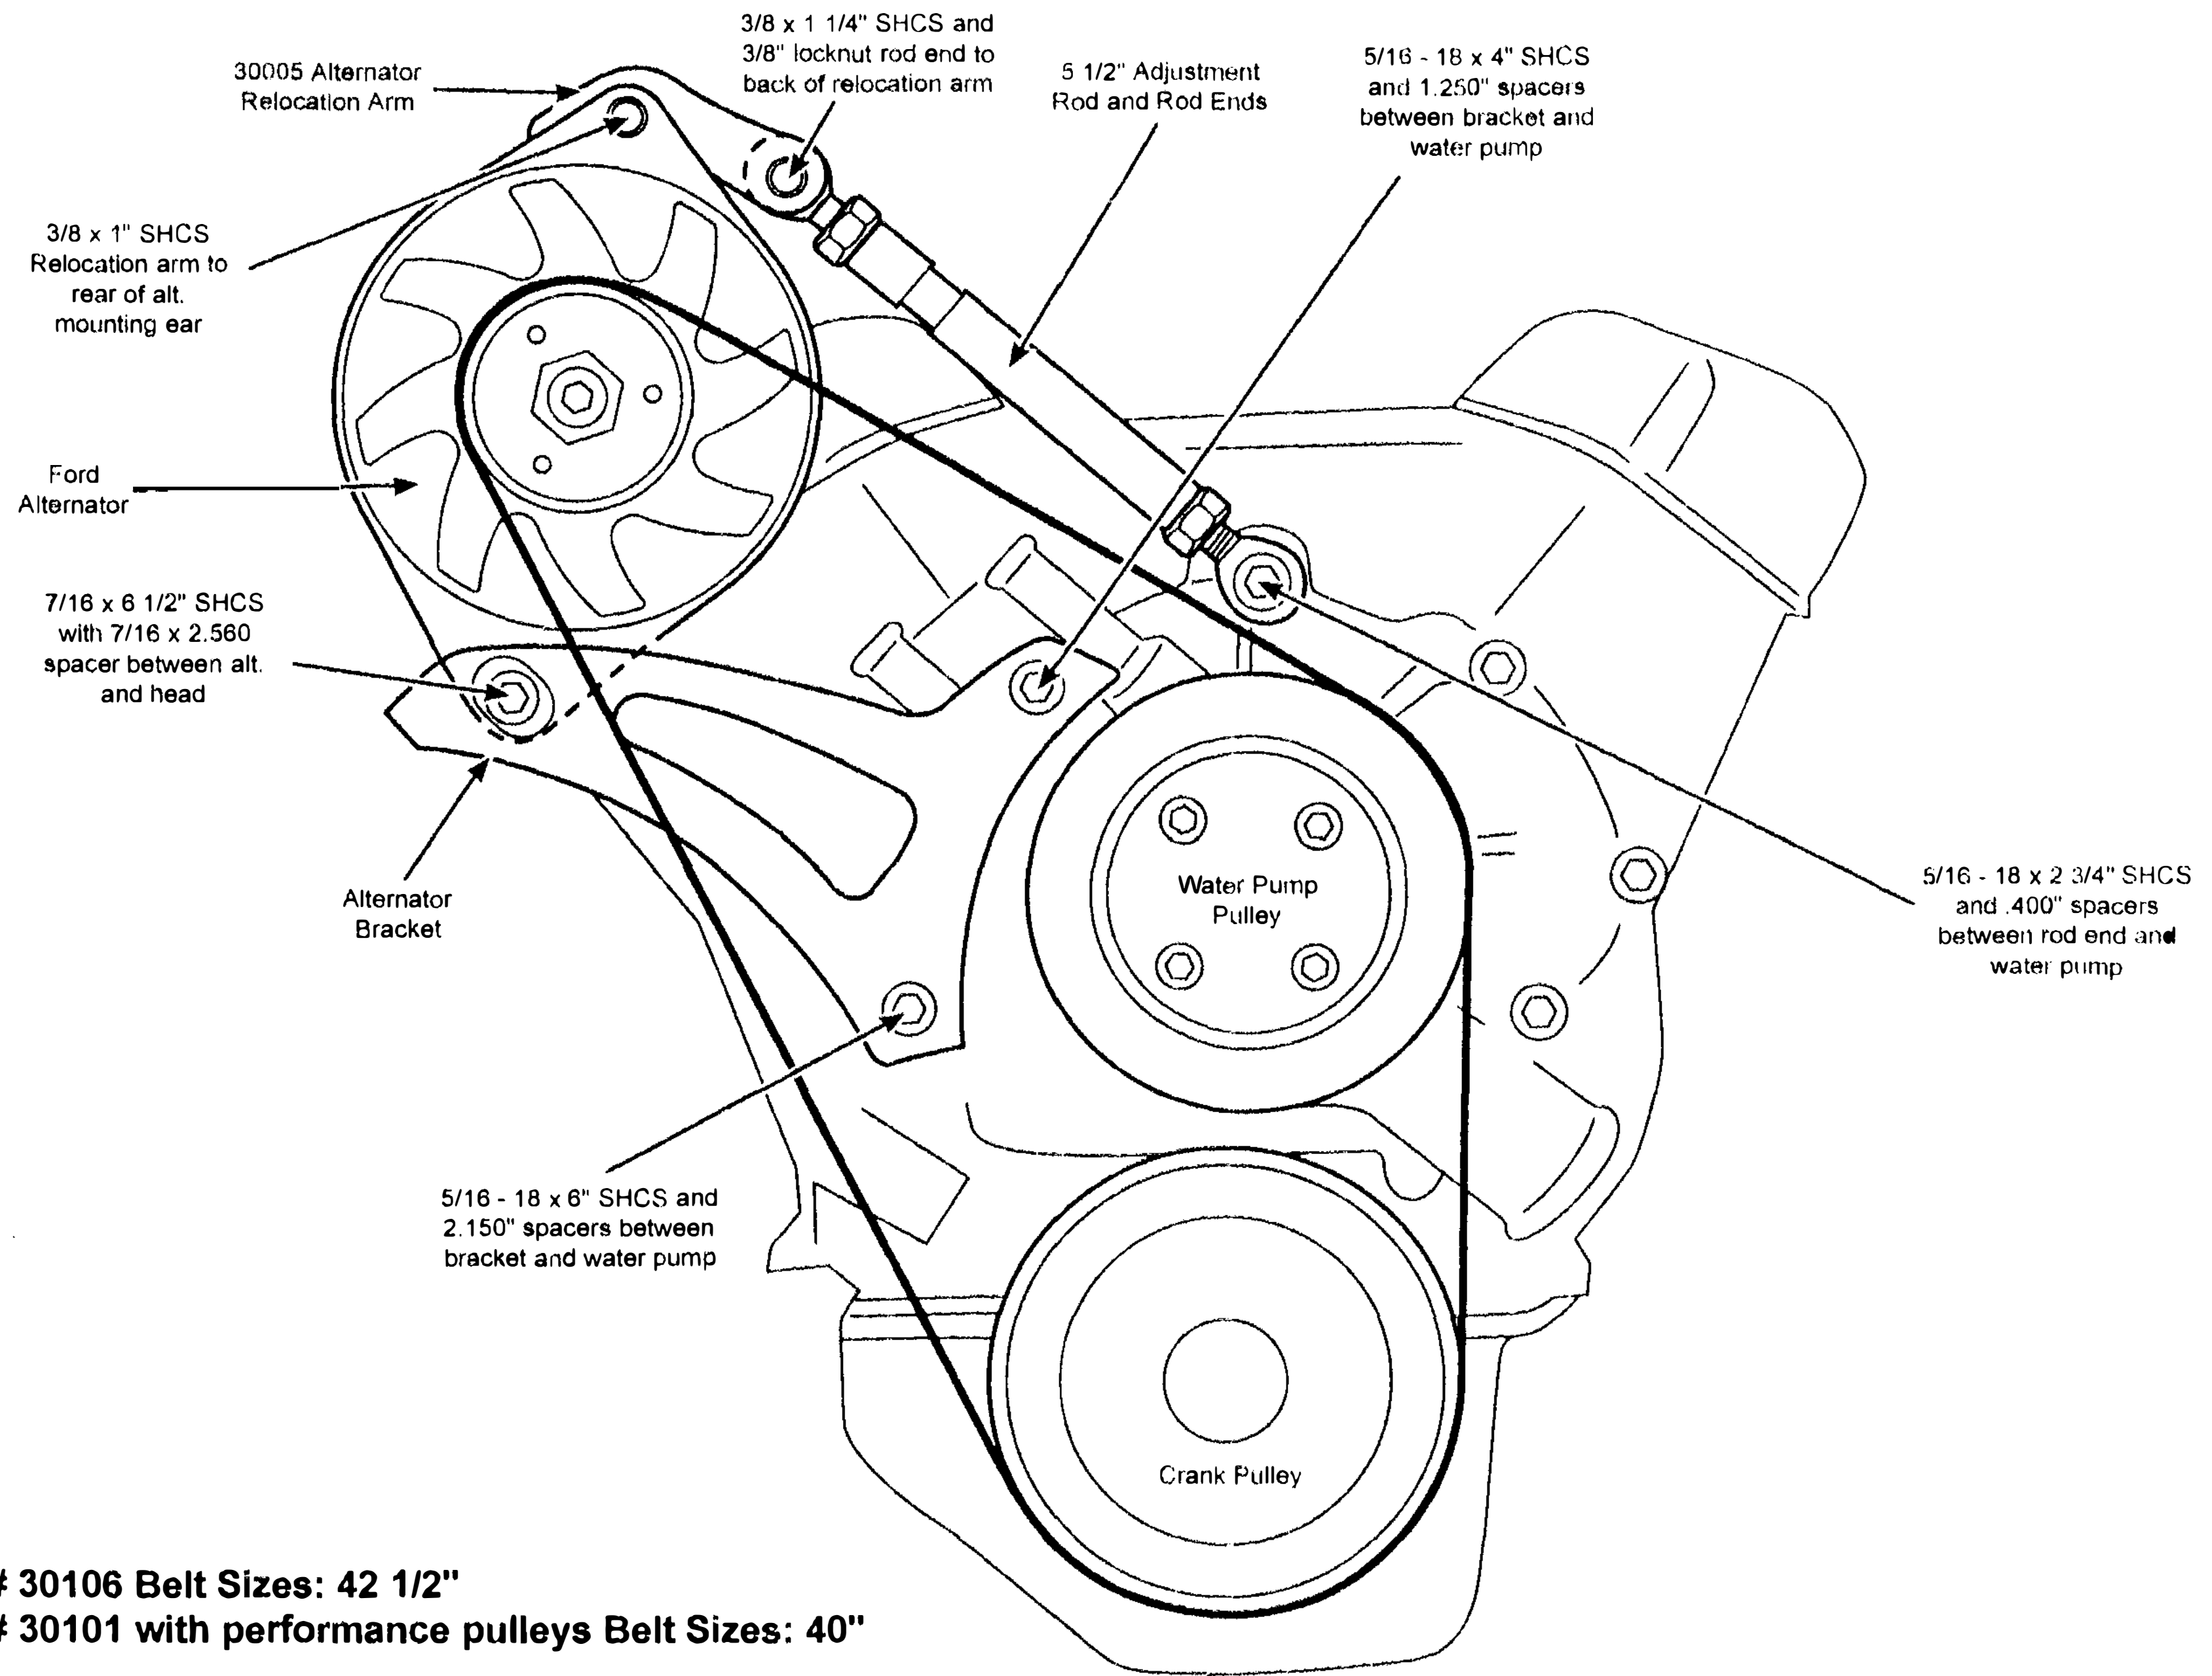

# #30028, #30101, #30106 Ford 289, 302 [Alternator Kit](#)

Kit # 30106 Belt Sizes: 42 1/2"  
Kit # 30101 with performance pulleys Belt Sizes: 40"