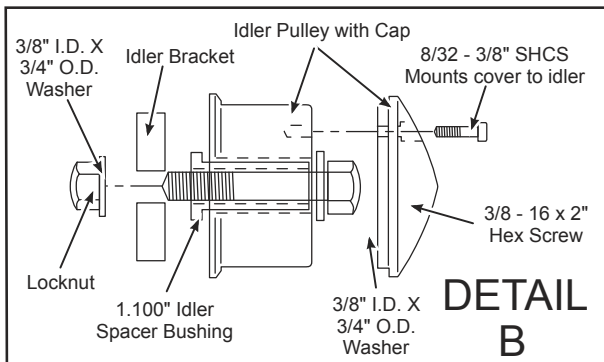

Chevy Small Block Outward Mount Serpentine Conversion Kits Kits# 20405, 20415, 20418

SHCS= Socket head cap screw

Belt Size with out Power Steering
20405 use: Dayco 5060955
20415 use: Dayco 5060940

Belt Size with Power Steering
20406/20407 Saginaw use: Dayco 5061075
20408 Remote Reservoir use: Dayco 5061025
20416/20417 Saginaw use: Dayco 5061065
20418 Remote Reservoir use: Dayco 5061000