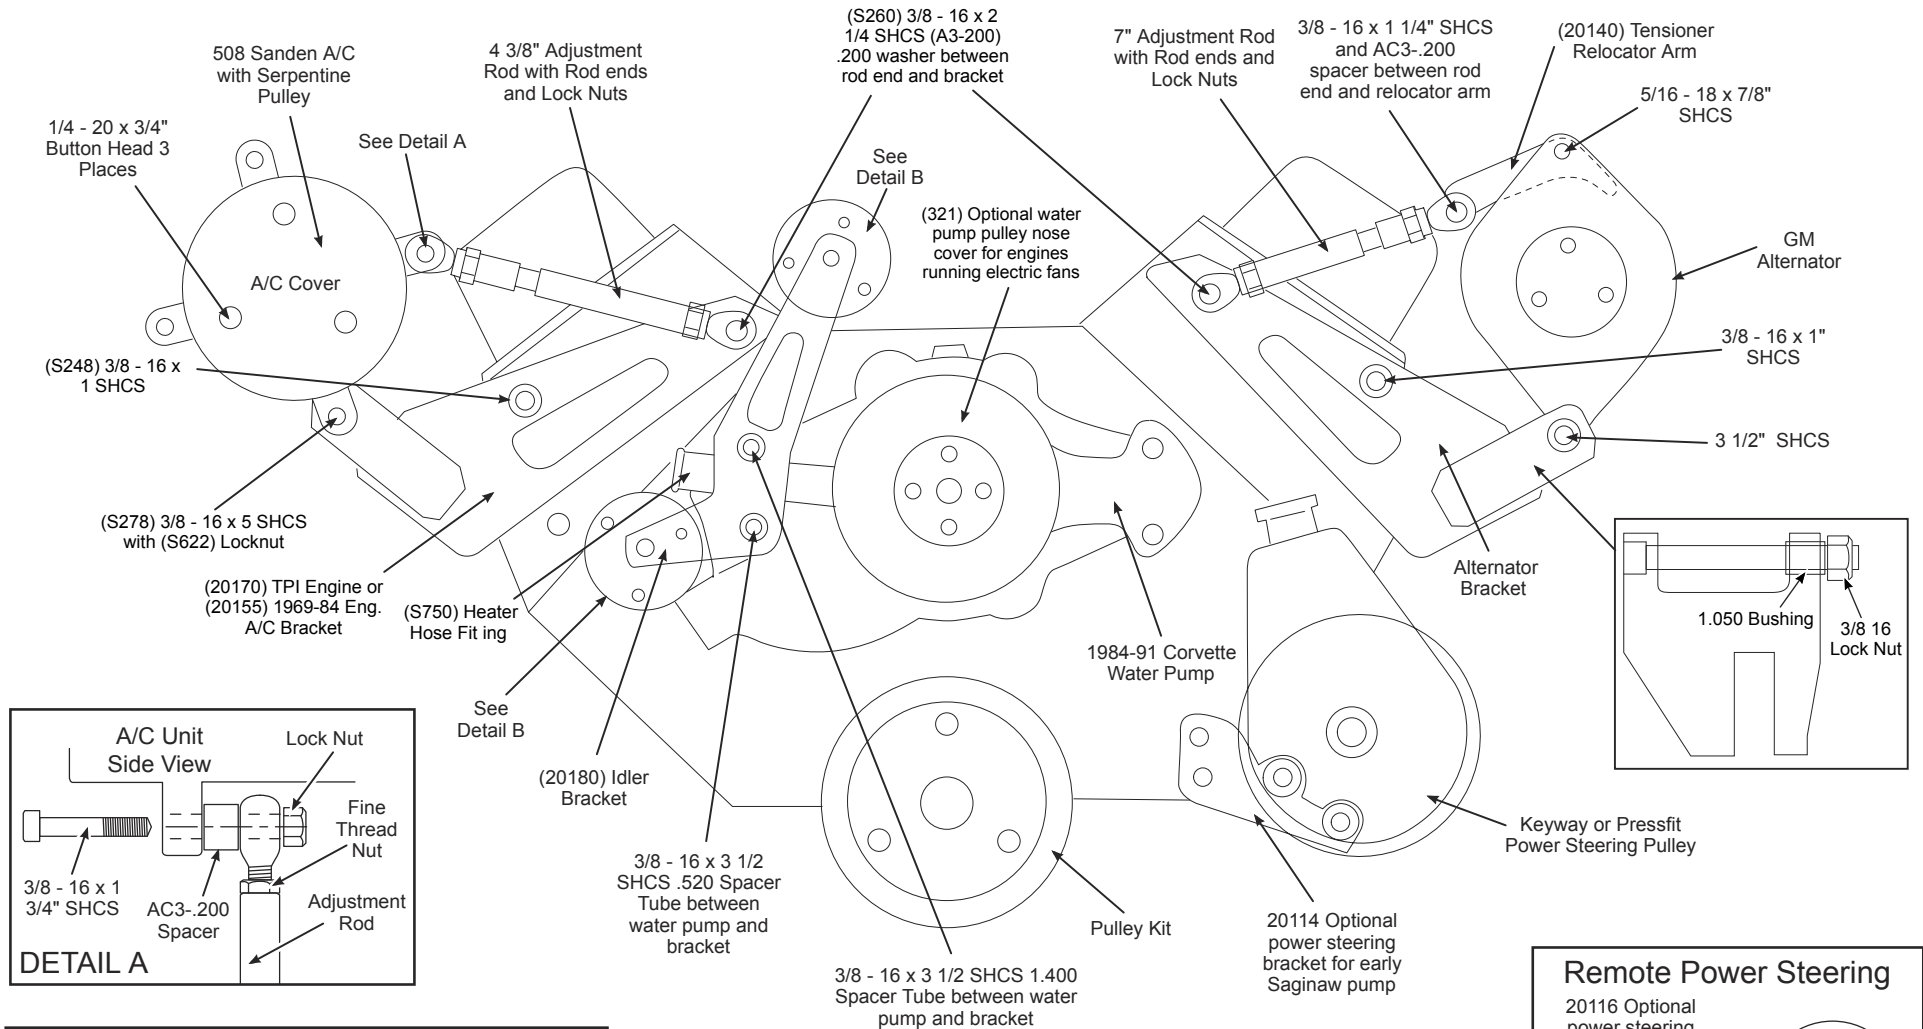

Chevy Small Block Outward Mount Serpentine Conversion Kits Kits# 20405, 20415, 20418

SHCS= Socket head cap screw

Belt Size with out Power Steering
20405 use: Dayco 5060955
20415 use: Dayco 5060940

Belt Size with Power Steering
20406/20407 Saginaw use: Dayco 5061075
20408 Remote Reservoir use: Dayco 5061025
20416/20417 Saginaw use: Dayco 5061065
20418 Remote Reservoir use: Dayco 5061000