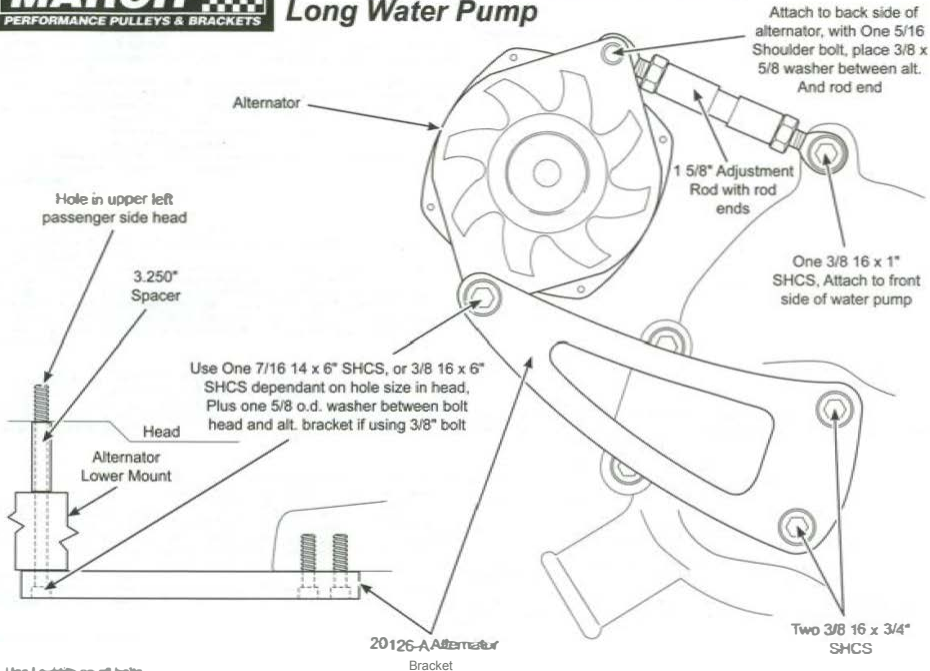

20125 Chevy Big Block Alternator Bracket Long Water Pump

Use Lockite® on all bolts