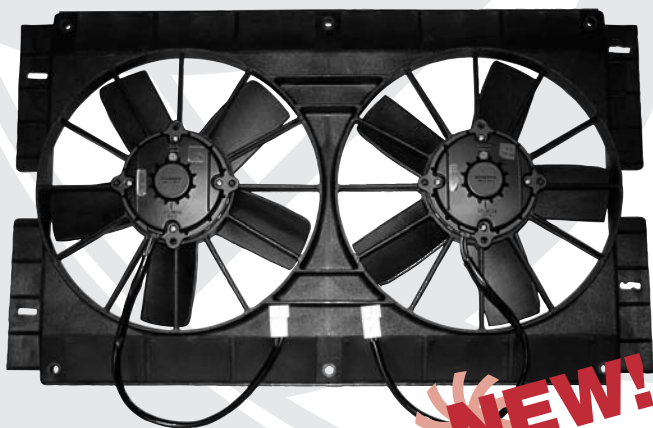

MACH TWO

MM22KT

Dual 11"

NEW!

MACH TWO

MM22KS

Dual 11"

NEW!

MACH TWO

MM22K

Dual 11"

- Dual 225 high performance drip through motors.
- All glass-filled nylon construction.
- Available in three models:
With top and bottom mounting flanges, Part No. MM22KT.
With side mounting flanges, Part No. MM22KS.
Without mounting flanges, Part No. MM22K.
- Fits most GM cross-flow radiators with a minimum size of 23.5" x 15.75".
- Recommended wire harness (**sold separately**), Part No. MFA100 (adjustable thermostat) or Part No. MFA102 (185° temperature switch) or Part No. MFA103 (195° temperature switch) with MFA111 dual fan adapter.

SPECIFICATIONS

Motor	225 watt heavy duty
Airflow at 0" static	2,760 CFM
Size (without flanges)	23.5" w x 15.75" h
Depth	3.80"
Amp draw	22.0