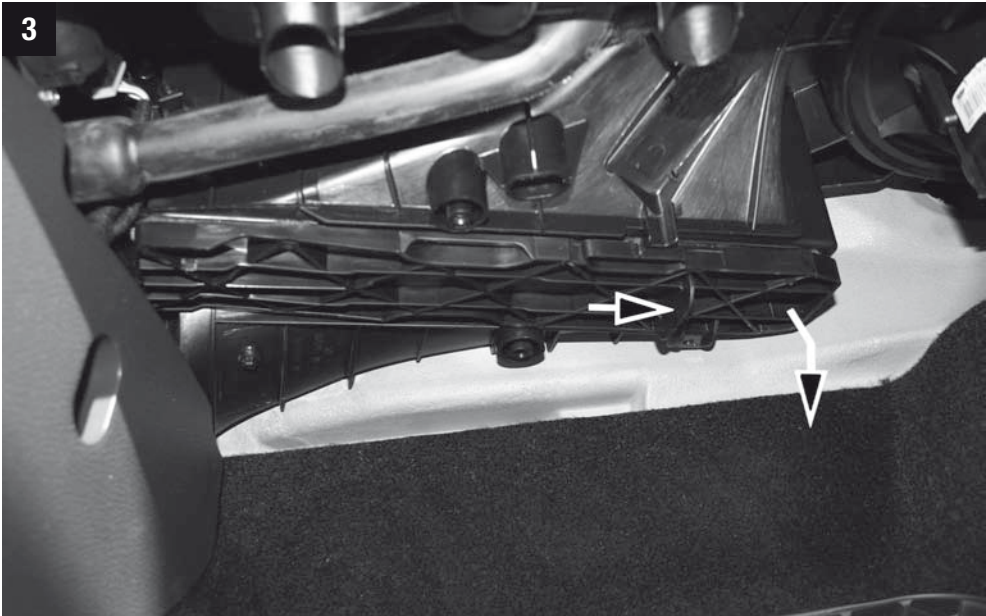

MANNN FILTER

12 min.

Audi
Seat
Skoda
Volkswagen

CU/CUK/FP 2939
CUK/FP 2939/1

CU/CUK/FP 2939, CUK/FP 2939/1

**MANN
FILTER**

CU/CUK/FP 2939, CUK/FP 2939/1

**MANN
FILTER**