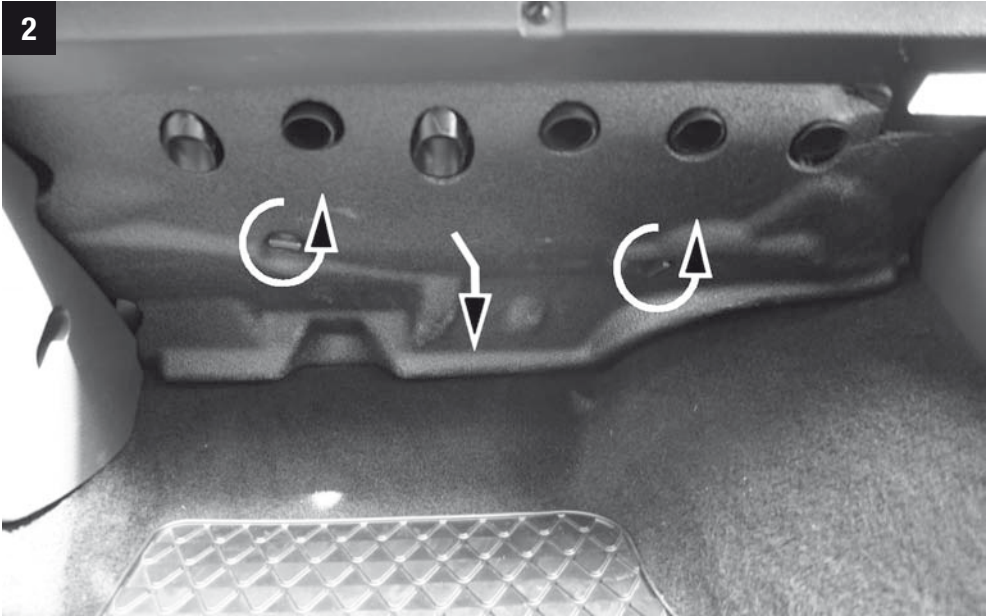

MANNN FILTER

12 min.

Audi
Seat
Skoda
Volkswagen

CU/CUK/FP 2939
CUK/FP 2939/1

CU/CUK/FP 2939, CUK/FP 2939/1

**MANN
FILTER**

CU/CUK/FP 2939, CUK/FP 2939/1

**MANN
FILTER**