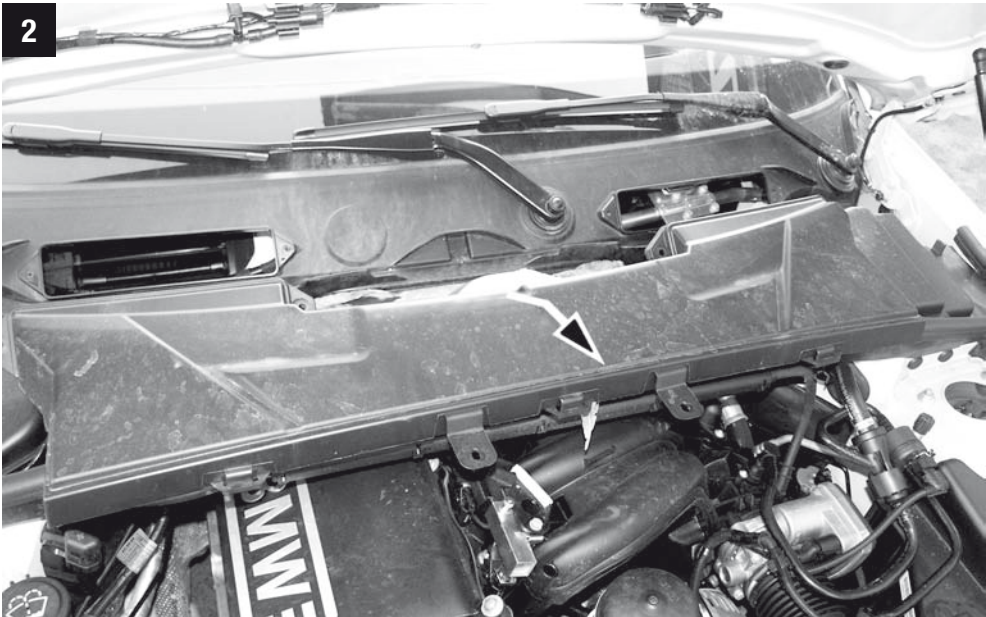

MANNN FILTER

15 min.

BMW

CU/CUK/FP 8430

CU/CUK/FP 8430

**MANN
FILTER**

But with such complexity, it's inevitable that parts will fail and that's where we can help, by supplying you with the quality replacement A/C and heating parts you need to stay comfy.