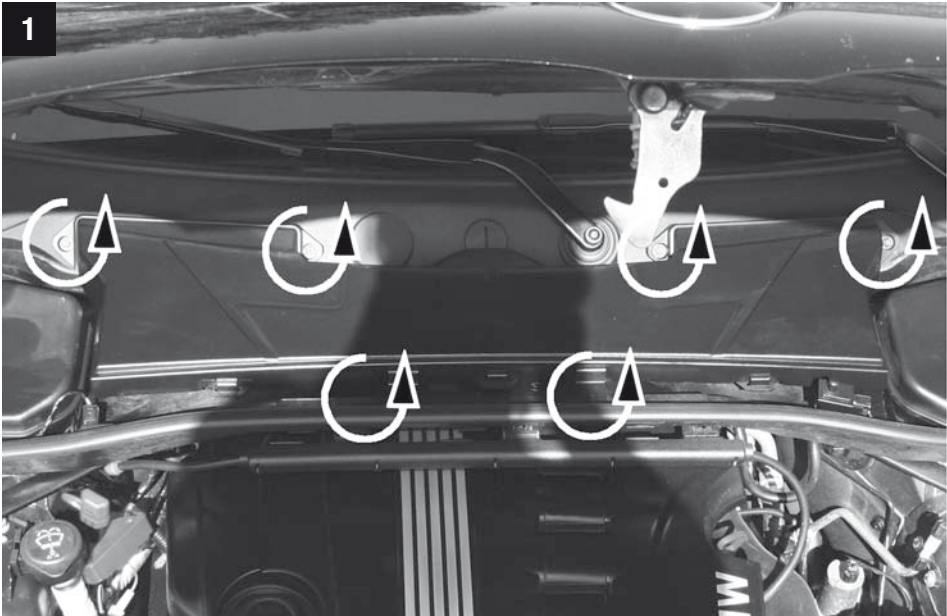

MANNN FILTER

15 min.

BMW

CU/CUK/FP 8430

CU/CUK/FP 8430

**MANN
FILTER**

But with such complexity, it's inevitable that parts will fail and that's where we can help, by supplying you with the quality replacement A/C and heating parts you need to stay comfy.