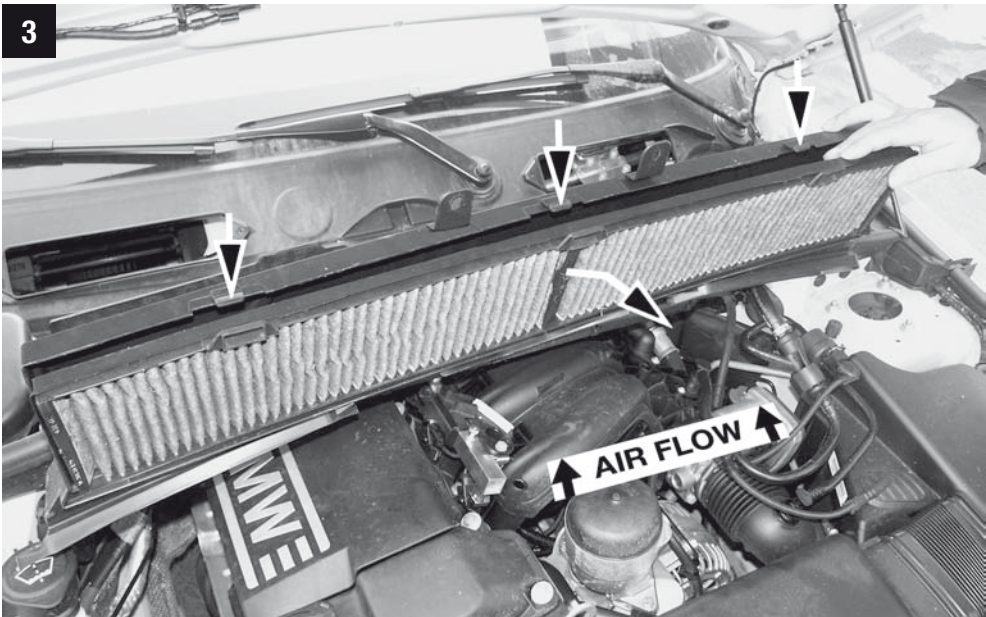

MANNN FILTER

15 min.

BMW

CU/CUK/FP 8430

CU/CUK/FP 8430

**MANN
FILTER**

But with such complexity, it's inevitable that parts will fail and that's where we can help, by supplying you with the quality replacement A/C and heating parts you need to stay comfy.