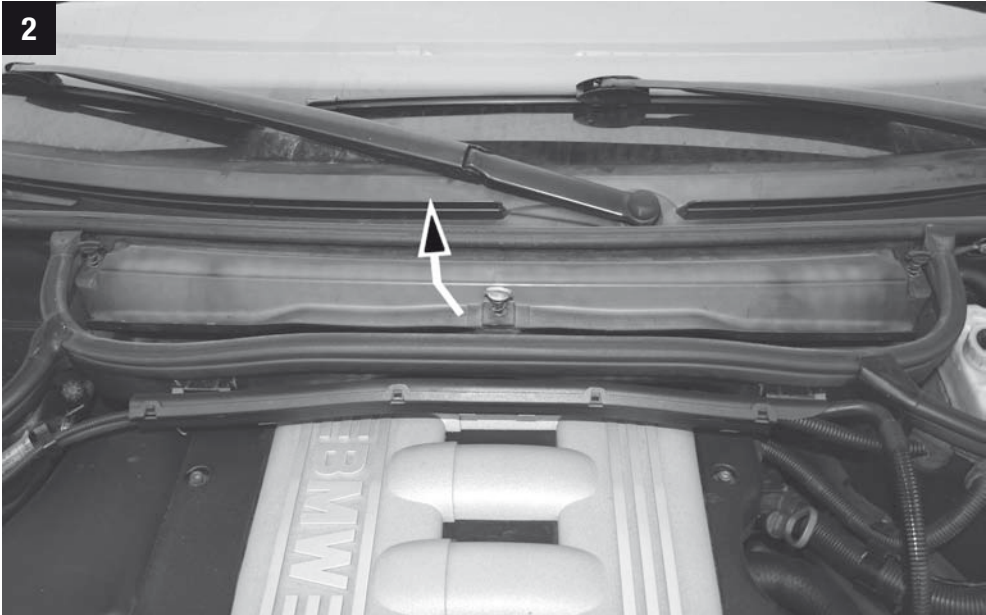

MANNN FILTER

10 min.

BMW

CU/CUK/FP 6724

CU/CUK/FP 6724

**MANN
FILTER**

But with such complexity, it's inevitable that parts will fail and that's where we can help, by supplying you with the quality replacement A/C and heating parts you need to stay comfy.