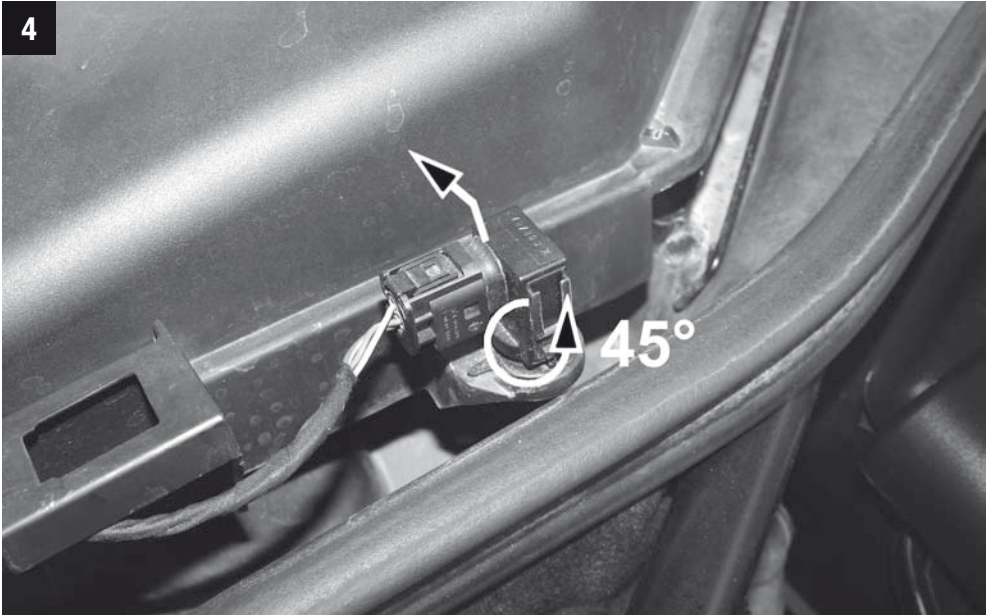

MANNN FILTER

15 min.

BMW

CU/CUK/FP 3139

CU/CUK/FP 3139

**MANN
FILTER**

But with such complexity, it's inevitable that parts will fail and that's where we can help, by supplying you with the quality replacement A/C and heating parts you need to stay comfy.