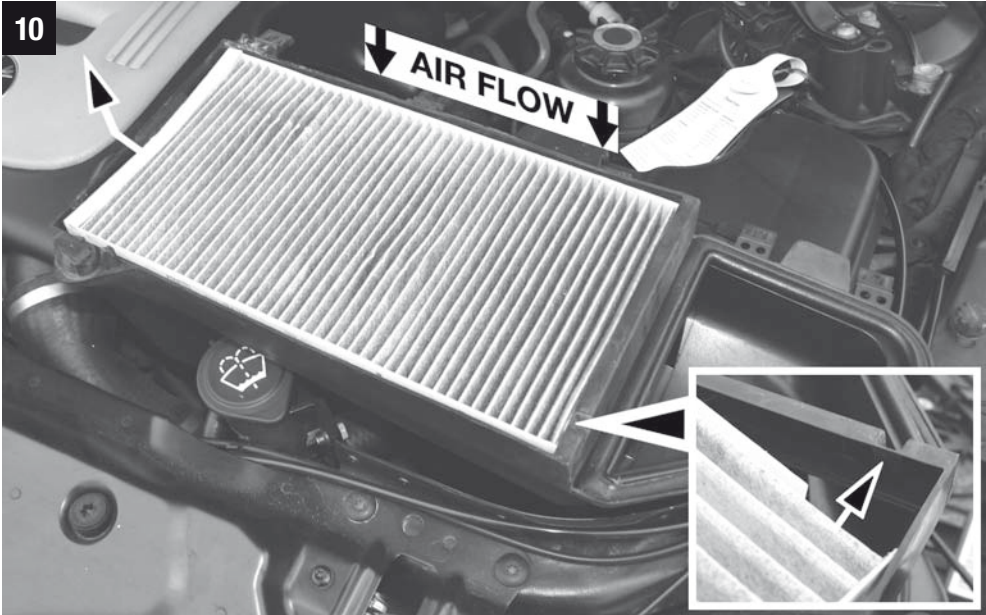

MANNN FILTER

15 min.

BMW

CU/CUK/FP 3139

CU/CUK/FP 3139

**MANN
FILTER**

But with such complexity, it's inevitable that parts will fail and that's where we can help, by supplying you with the quality replacement A/C and heating parts you need to stay comfy.