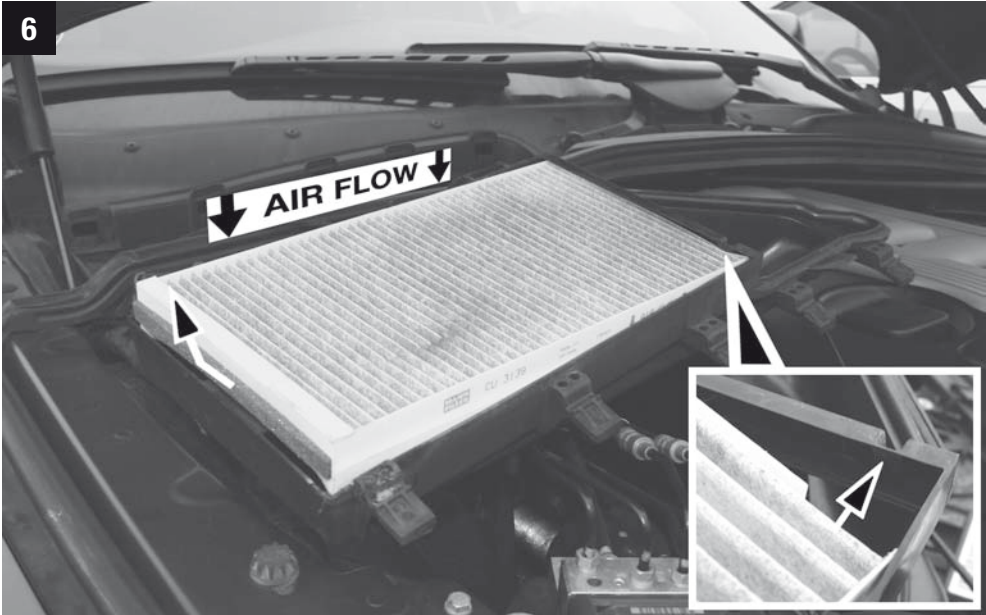

MANNN FILTER

15 min.

BMW

CU/CUK/FP 3139

CU/CUK/FP 3139

**MANN
FILTER**

But with such complexity, it's inevitable that parts will fail and that's where we can help, by supplying you with the quality replacement A/C and heating parts you need to stay comfy.