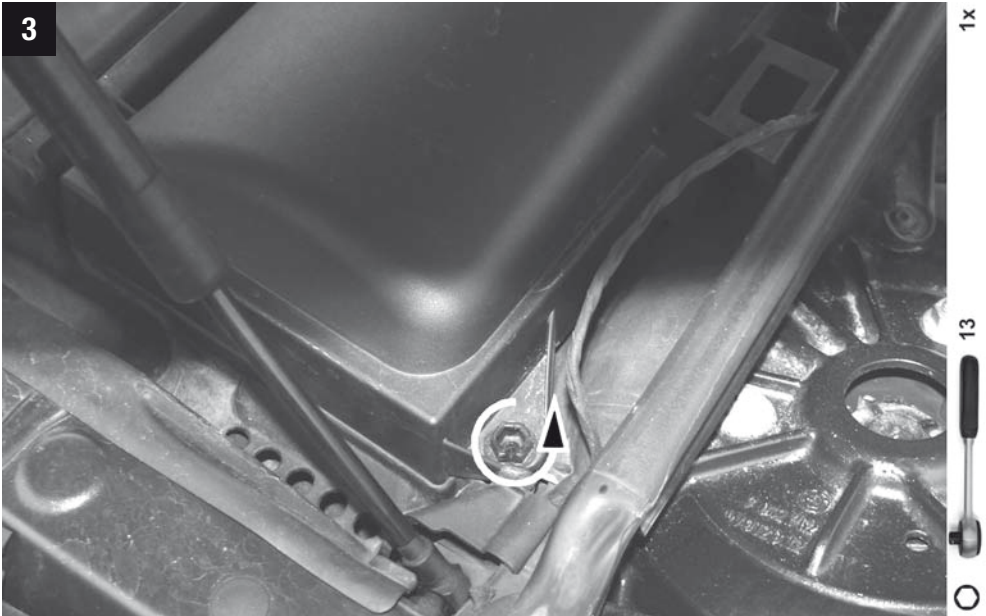

MANNN FILTER

15 min.

BMW

CU/CUK/FP 3139

CU/CUK/FP 3139

**MANN
FILTER**

But with such complexity, it's inevitable that parts will fail and that's where we can help, by supplying you with the quality replacement A/C and heating parts you need to stay comfy.