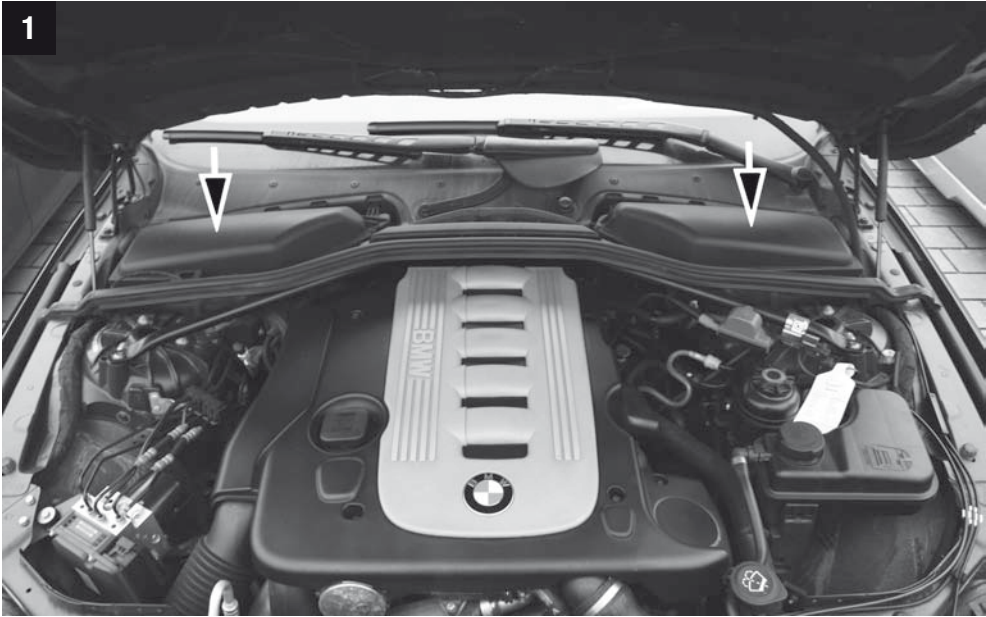

MANNN FILTER

15 min.

BMW

CU/CUK/FP 3139

CU/CUK/FP 3139

**MANN
FILTER**

But with such complexity, it's inevitable that parts will fail and that's where we can help, by supplying you with the quality replacement A/C and heating parts you need to stay comfy.