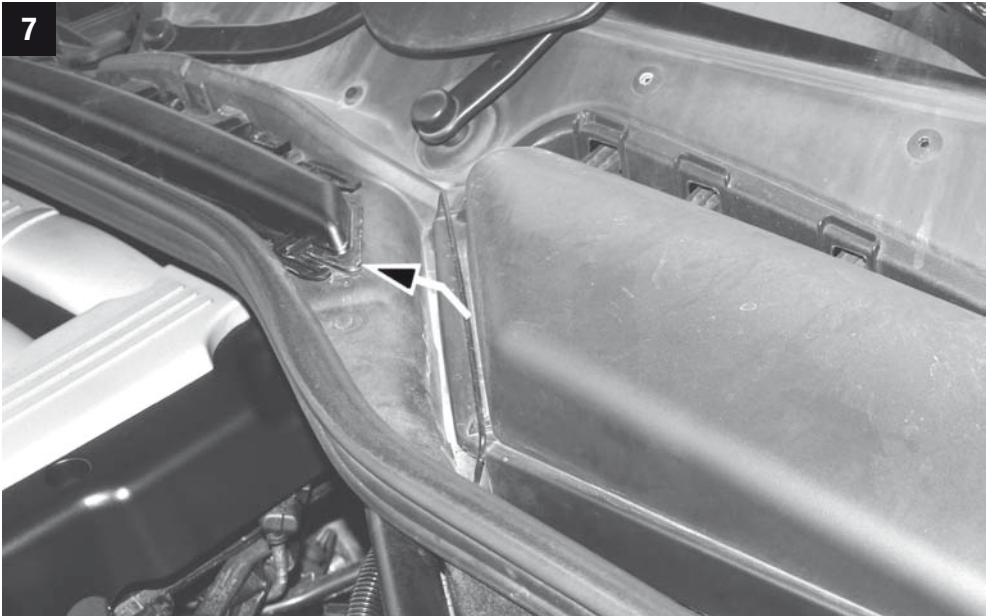

MANNN FILTER

15 min.

BMW

CU/CUK/FP 3139

CU/CUK/FP 3139

**MANN
FILTER**

But with such complexity, it's inevitable that parts will fail and that's where we can help, by supplying you with the quality replacement A/C and heating parts you need to stay comfy.