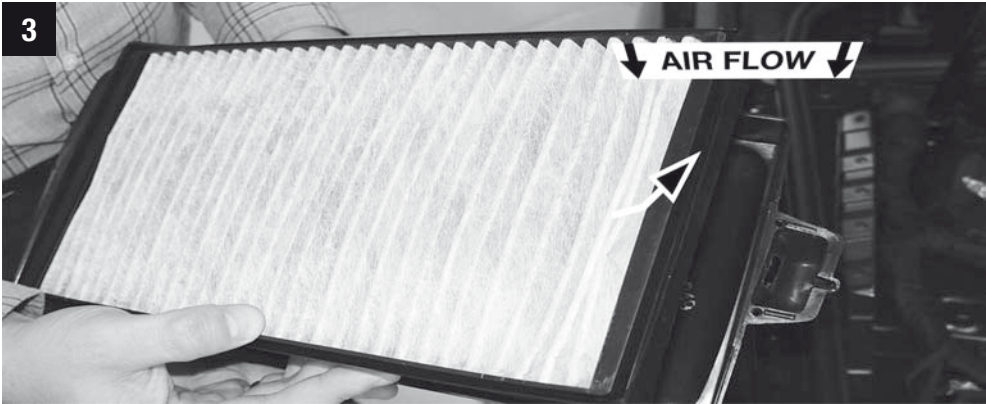

# MANNN FILTER

15 min.

BMW

**CU/CUK/FP 3124-2**

CU/CUK/FP 3124-2

**MANN  
FILTER**

But with such complexity, it's inevitable that parts will fail and that's where we can help, by supplying you with the quality replacement A/C and heating parts you need to stay comfy.