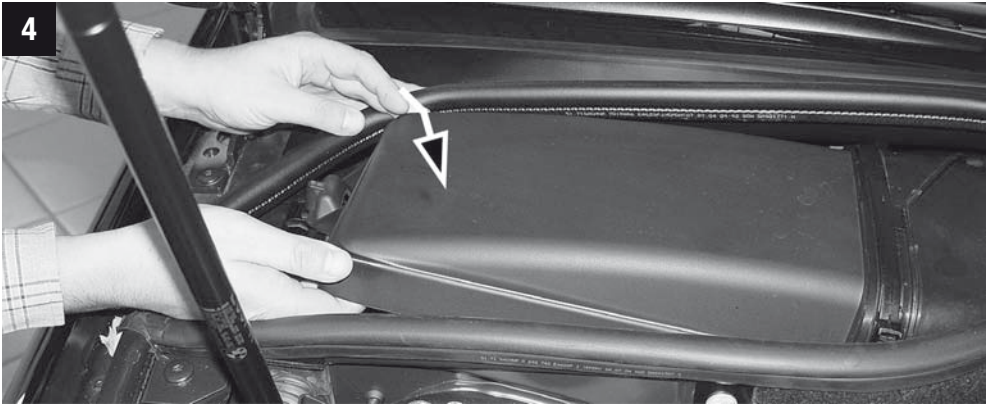

# MANNN FILTER

15 min.

BMW

**CU/CUK/FP 3124-2**

CU/CUK/FP 3124-2

**MANN  
FILTER**

But with such complexity, it's inevitable that parts will fail and that's where we can help, by supplying you with the quality replacement A/C and heating parts you need to stay comfy.