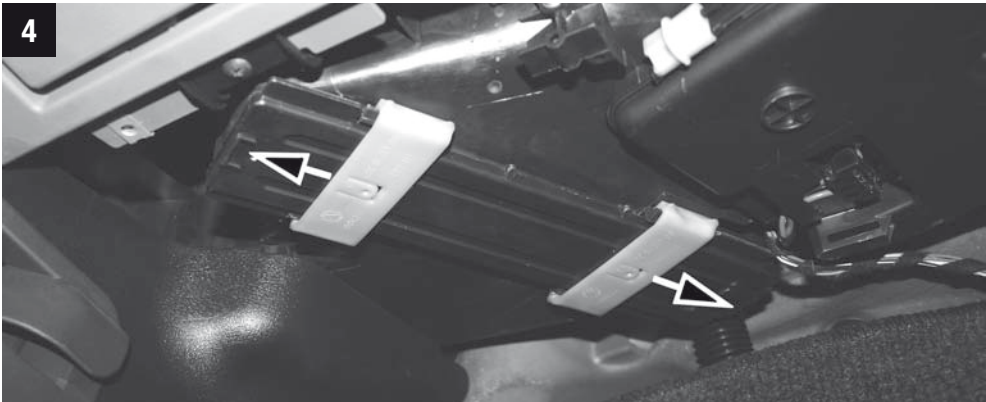

MANNN FILTER

15 min.

Chrysler
Mercedes Benz

CU/CUK/FP 2897

CU/CUK/FP 2897

**MANN
FILTER**

But with such complexity, it's inevitable that parts will fail and that's where we can help, by supplying you with the quality replacement A/C and heating parts you need to stay comfy.