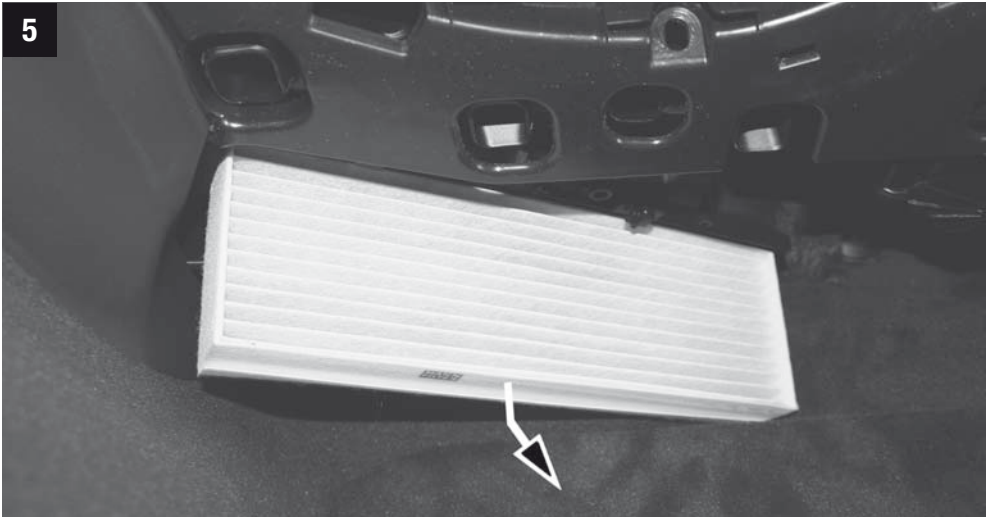

# MANNN FILTER

20 min.

Audi

**CU/CUK/FP 2450**

CU/CUK/FP 2450

**MANN  
FILTER**

But with such complexity, it's inevitable that parts will fail and that's where we can help, by supplying you with the quality replacement A/C and heating parts you need to stay comfy.