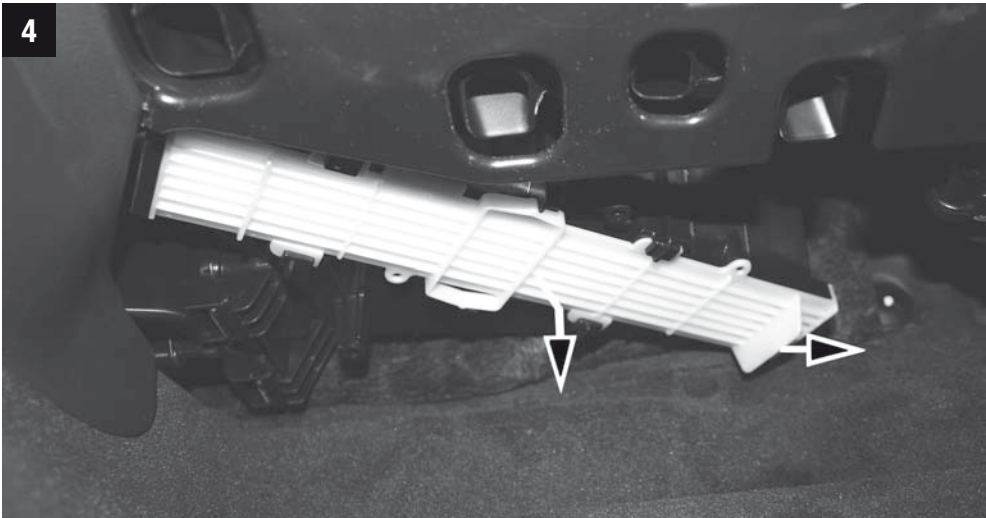

# MANNN FILTER

20 min.

Audi

**CU/CUK/FP 2450**

CU/CUK/FP 2450

**MANN  
FILTER**

But with such complexity, it's inevitable that parts will fail and that's where we can help, by supplying you with the quality replacement A/C and heating parts you need to stay comfy.