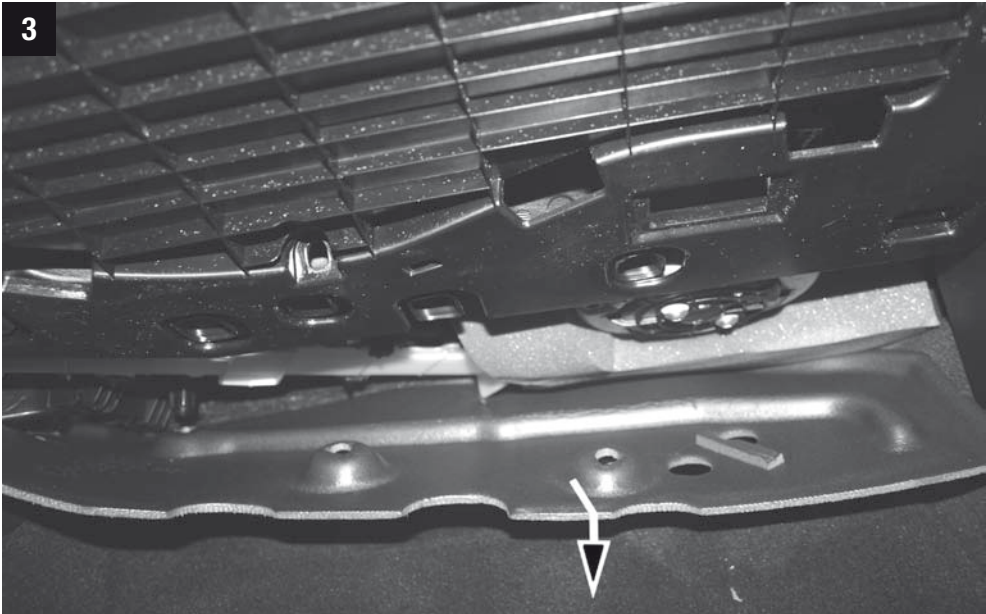

# MANNN FILTER

20 min.

Audi

**CU/CUK/FP 2450**

CU/CUK/FP 2450

**MANN  
FILTER**

But with such complexity, it's inevitable that parts will fail and that's where we can help, by supplying you with the quality replacement A/C and heating parts you need to stay comfy.