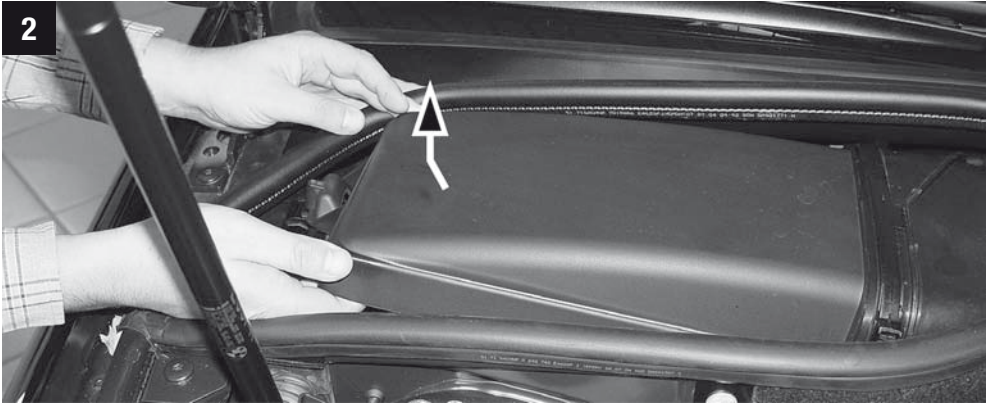

# MANNN FILTER

15 min.

BMW

**CU/CUK/FP 3124-2**

CU/CUK/FP 3124-2

**MANN  
FILTER**

But with such complexity, it's inevitable that parts will fail and that's where we can help, by supplying you with the quality replacement A/C and heating parts you need to stay comfy.