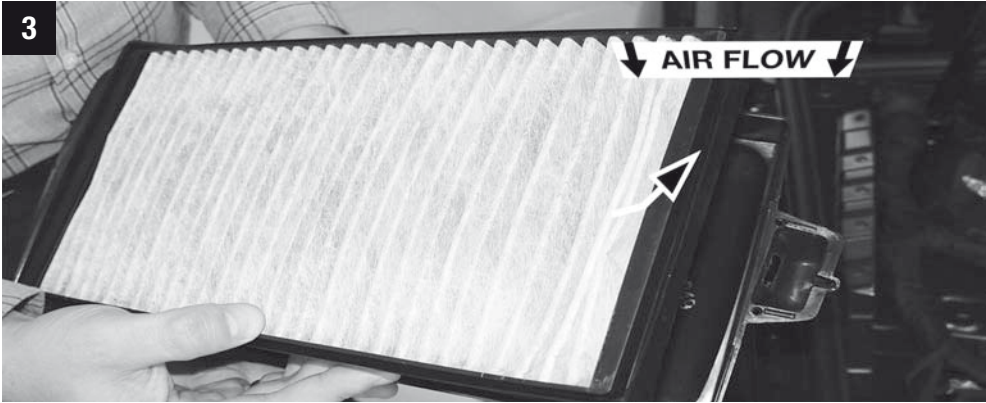

# MANNN FILTER

15 min.

BMW

**CU/CUK/FP 3124-2**

CU/CUK/FP 3124-2

**MANN  
FILTER**

But with such complexity, it's inevitable that parts will fail and that's where we can help, by supplying you with the quality replacement A/C and heating parts you need to stay comfy.