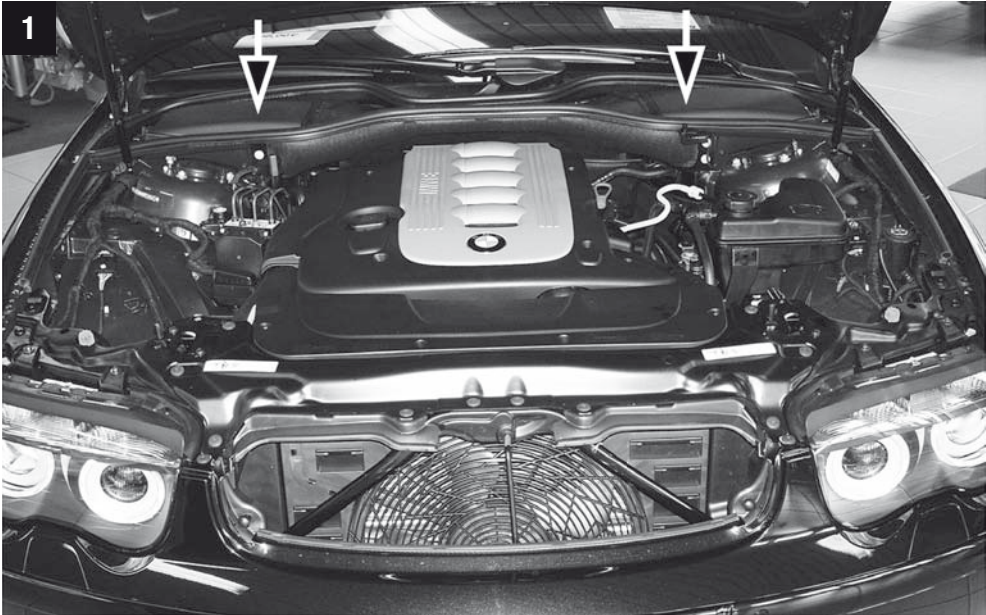

# MANNN FILTER

15 min.

BMW

**CU/CUK/FP 3124-2**

CU/CUK/FP 3124-2

**MANN  
FILTER**

But with such complexity, it's inevitable that parts will fail and that's where we can help, by supplying you with the quality replacement A/C and heating parts you need to stay comfy.