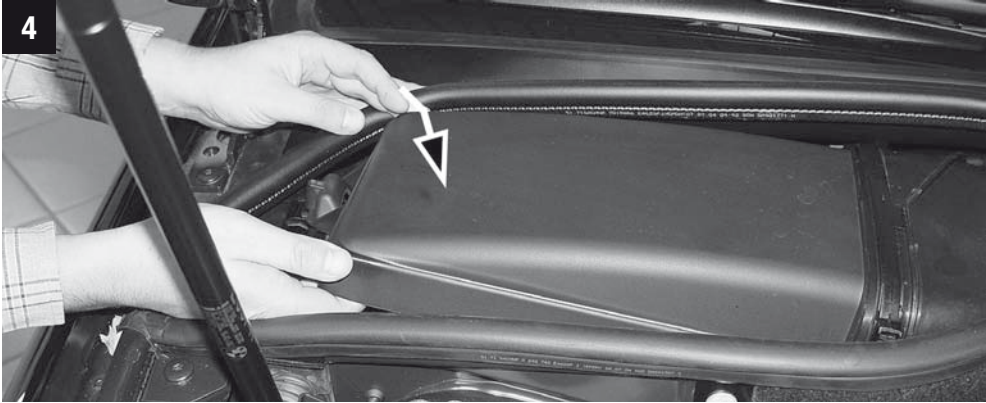

# MANNN FILTER

15 min.

BMW

**CU/CUK/FP 3124-2**

CU/CUK/FP 3124-2

**MANN  
FILTER**

But with such complexity, it's inevitable that parts will fail and that's where we can help, by supplying you with the quality replacement A/C and heating parts you need to stay comfy.