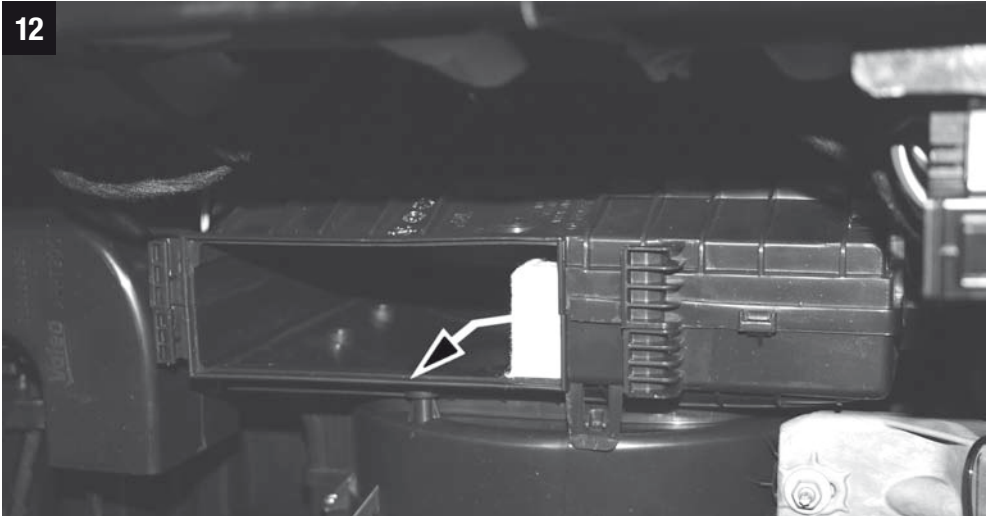

But with such complexity, it's inevitable that parts will fail and that's where we can help, by supplying you with the quality replacement A/C and heating parts you need to stay comfy.