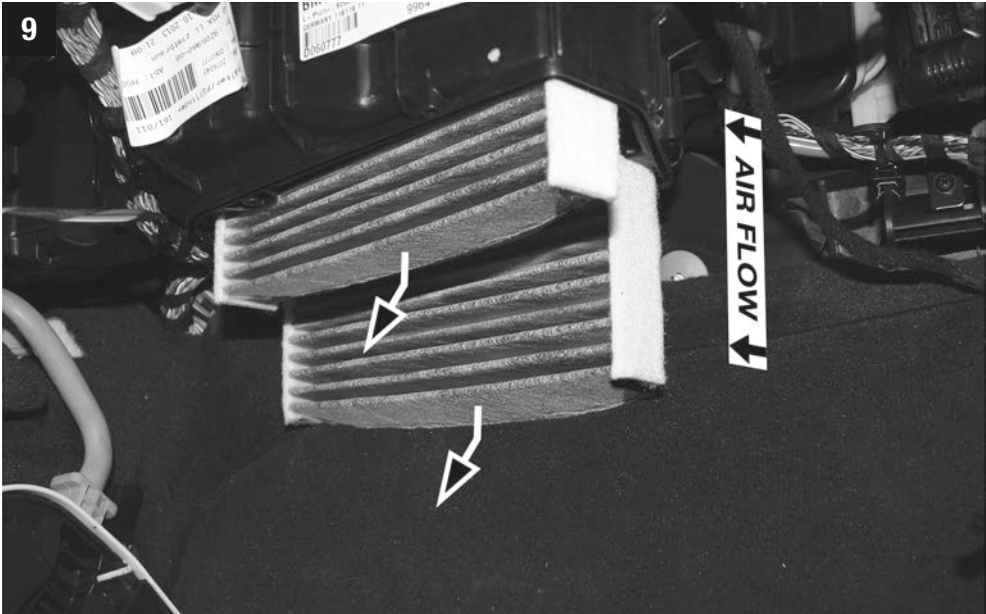

# MANNN FILTER

24 min.

BMW

**CU/CUK/FP 2533-2**

CU/CUK/FP 2533-2

**MANN  
FILTER**

But with such complexity, it's inevitable that parts will fail and that's where we can help, by supplying you with the quality replacement A/C and heating parts you need to stay comfy.