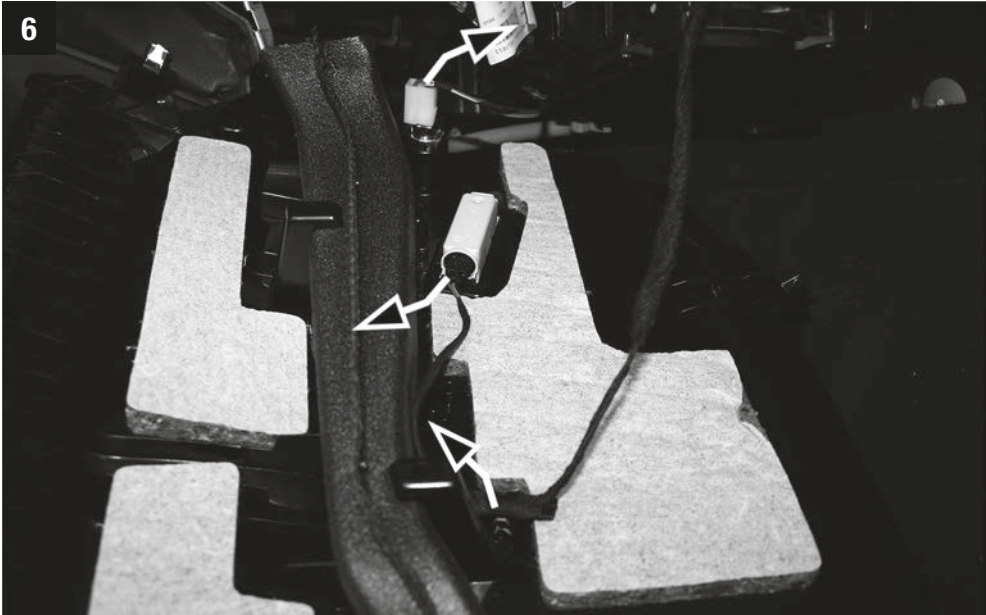

# MANNN FILTER

24 min.

BMW

**CU/CUK/FP 2533-2**

CU/CUK/FP 2533-2

**MANN  
FILTER**

But with such complexity, it's inevitable that parts will fail and that's where we can help, by supplying you with the quality replacement A/C and heating parts you need to stay comfy.