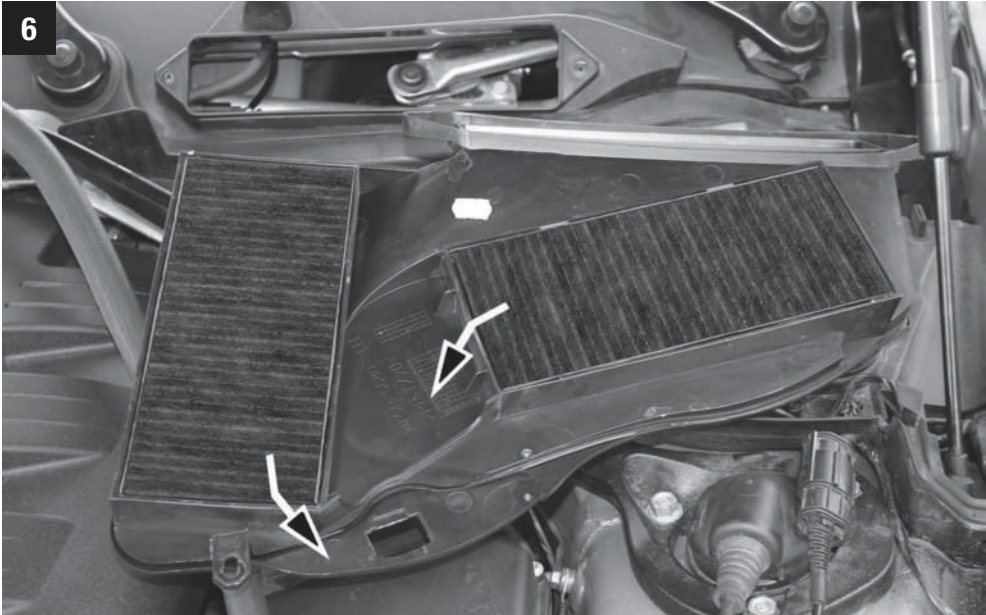

# MANNN FILTER

24 min.

BMW

**CUK 22 008-4**

But with such complexity, it's inevitable that parts will fail and that's where we can help, by supplying you with the quality replacement A/C and heating parts you need to stay comfy.