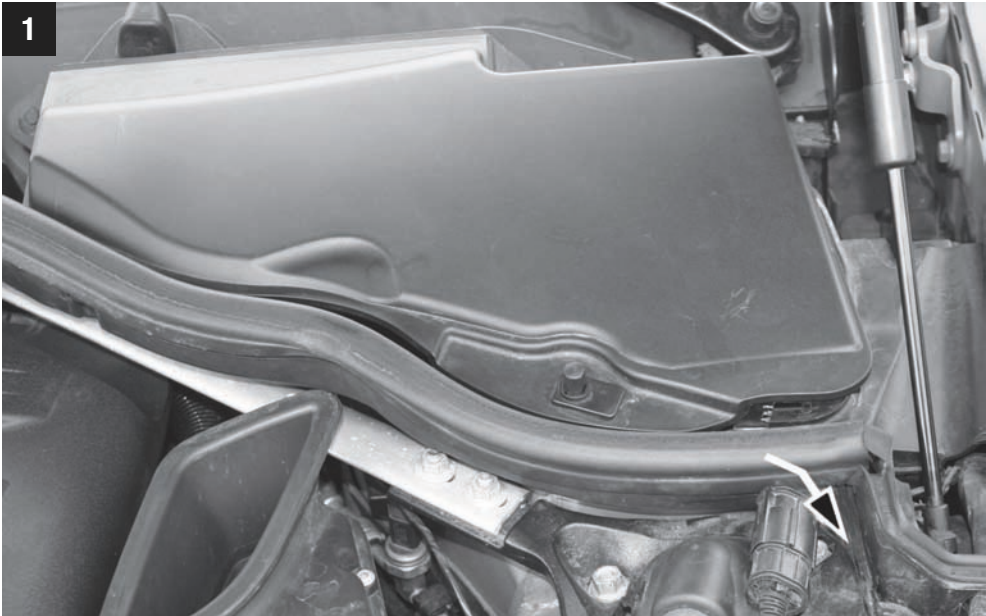

# MANNN FILTER

24 min.

BMW

**CUK 22 008-4**

But with such complexity, it's inevitable that parts will fail and that's where we can help, by supplying you with the quality replacement A/C and heating parts you need to stay comfy.