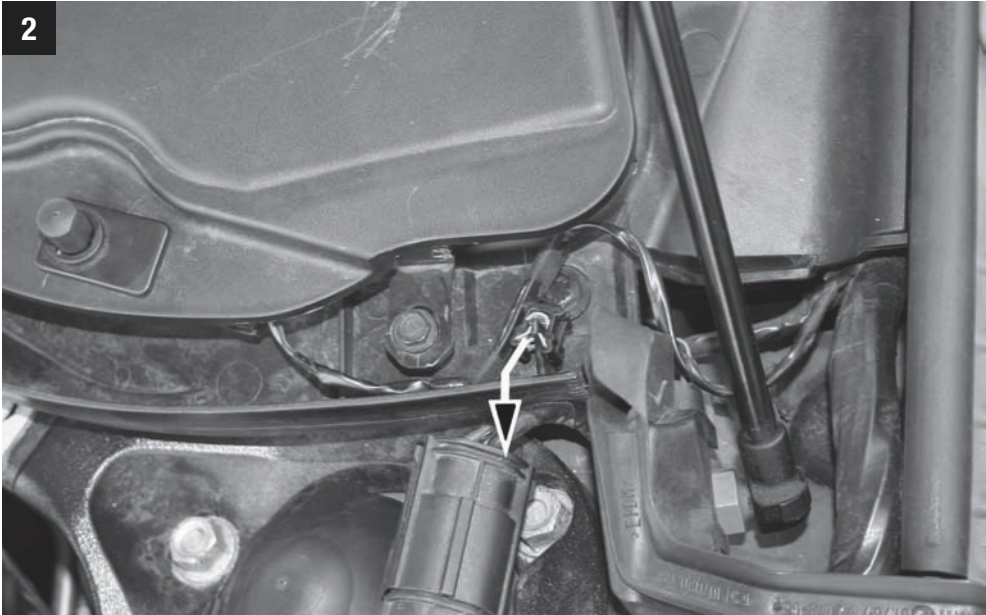

# MANNN FILTER

24 min.

BMW

**CUK 22 008-4**

But with such complexity, it's inevitable that parts will fail and that's where we can help, by supplying you with the quality replacement A/C and heating parts you need to stay comfy.