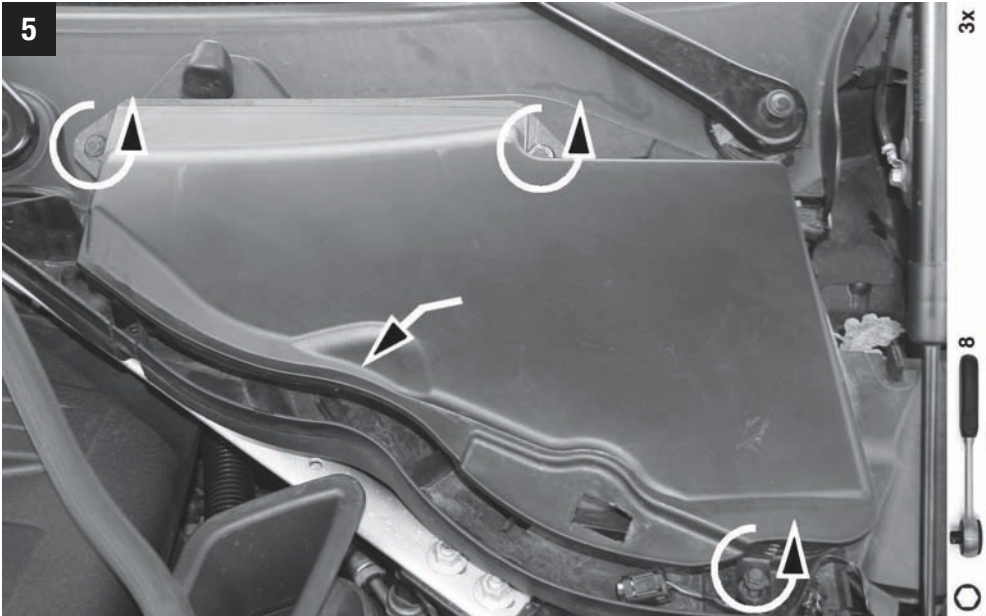

# MANNN FILTER

24 min.

BMW

**CUK 22 008-4**

But with such complexity, it's inevitable that parts will fail and that's where we can help, by supplying you with the quality replacement A/C and heating parts you need to stay comfy.