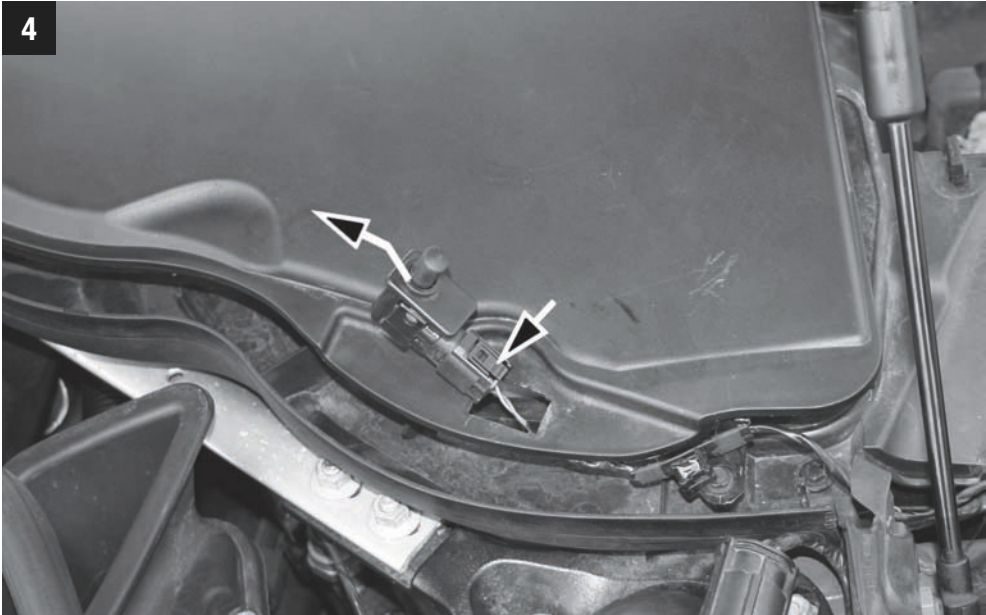

# MANNN FILTER

24 min.

BMW

**CUK 22 008-4**

But with such complexity, it's inevitable that parts will fail and that's where we can help, by supplying you with the quality replacement A/C and heating parts you need to stay comfy.