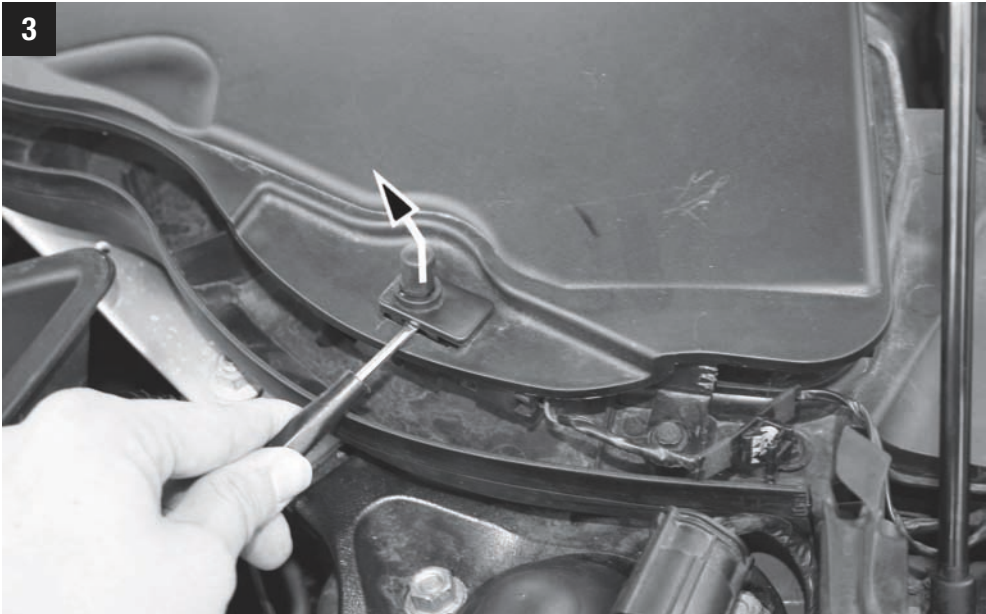

# MANNN FILTER

24 min.

BMW

**CUK 22 008-4**

But with such complexity, it's inevitable that parts will fail and that's where we can help, by supplying you with the quality replacement A/C and heating parts you need to stay comfy.