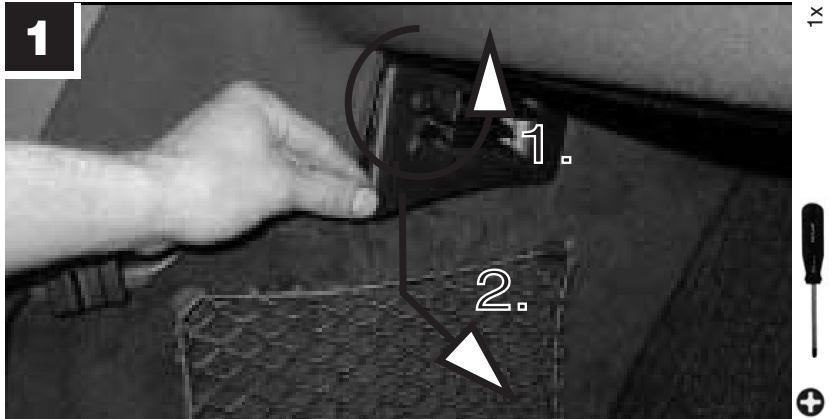

CUK 22 000-2

Mercedes

 21 min.

S-Class

**MANN
FILTER**

- 1x 
- 2x 
- 8mm 
- 1x 

But with such complexity, it's inevitable that parts will fail and that's where we can help, by supplying you with the quality replacement A/C and heating parts you need to stay comfy.