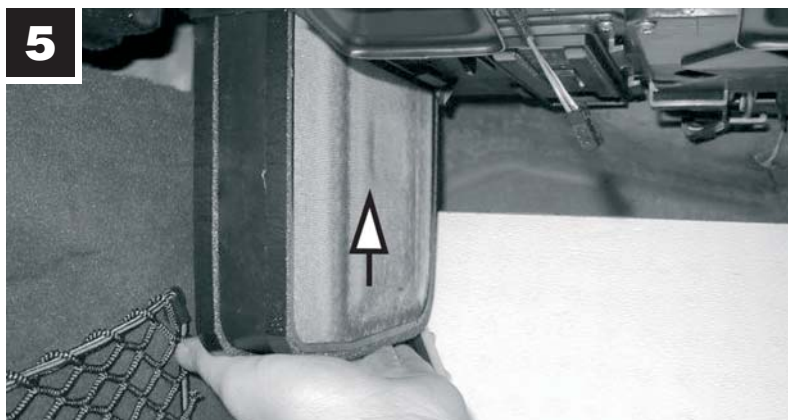

CUK 22 000-2

Mercedes

 21 min.

S-Class

**MANN
FILTER**

- 1x 
- 2x 
- 8mm 
- 1x 

But with such complexity, it's inevitable that parts will fail and that's where we can help, by supplying you with the quality replacement A/C and heating parts you need to stay comfy.