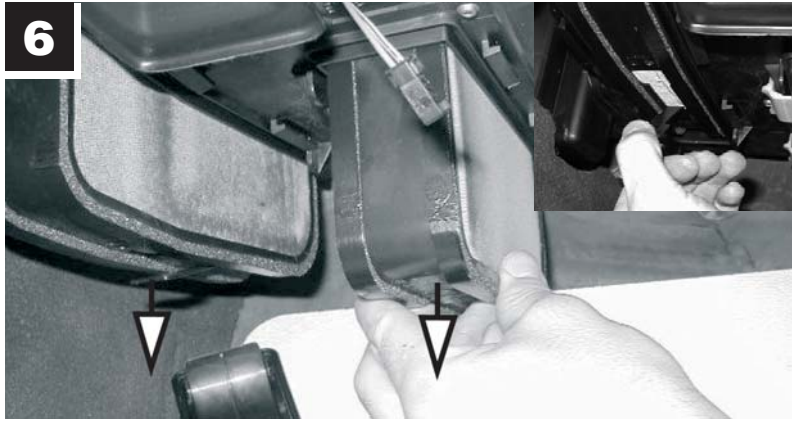

CUK 22 000-2

Mercedes

 21 min.

S-Class

**MANN
FILTER**

- 1x 
- 2x 
- 8mm 
- 1x 

But with such complexity, it's inevitable that parts will fail and that's where we can help, by supplying you with the quality replacement A/C and heating parts you need to stay comfy.