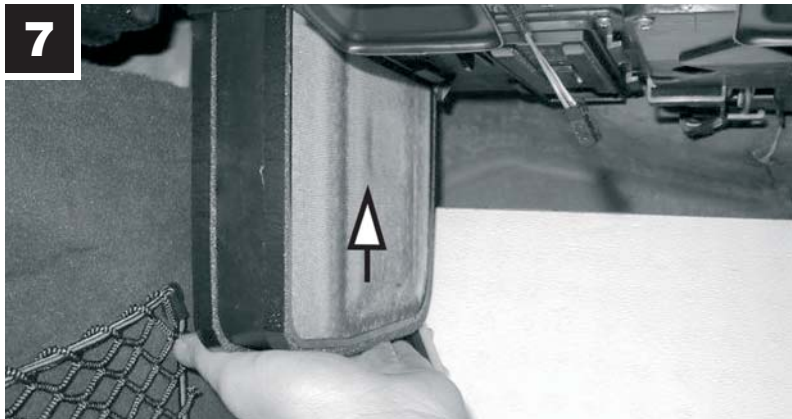

CUK 22 000-2

Mercedes

 21 min.

S-Class

**MANN
FILTER**

- 1x 
- 2x 
- 8mm 
- 1x 

But with such complexity, it's inevitable that parts will fail and that's where we can help, by supplying you with the quality replacement A/C and heating parts you need to stay comfy.