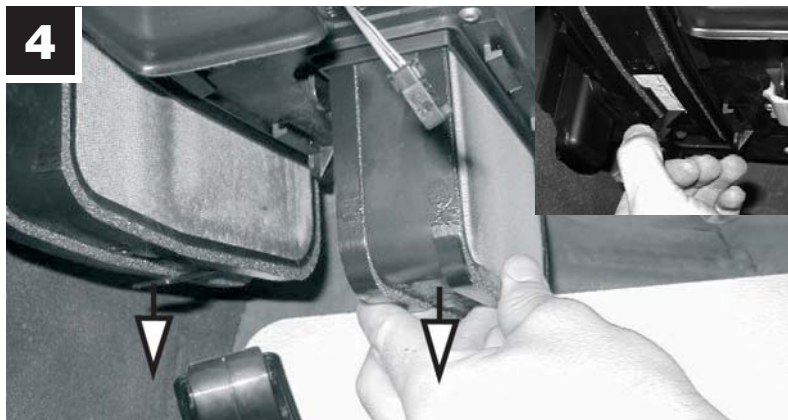

CUK 22 000-2

Mercedes

 21 min.

S-Class

**MANN
FILTER**

- 1x 
- 2x 
- 8mm 
- 1x 

But with such complexity, it's inevitable that parts will fail and that's where we can help, by supplying you with the quality replacement A/C and heating parts you need to stay comfy.