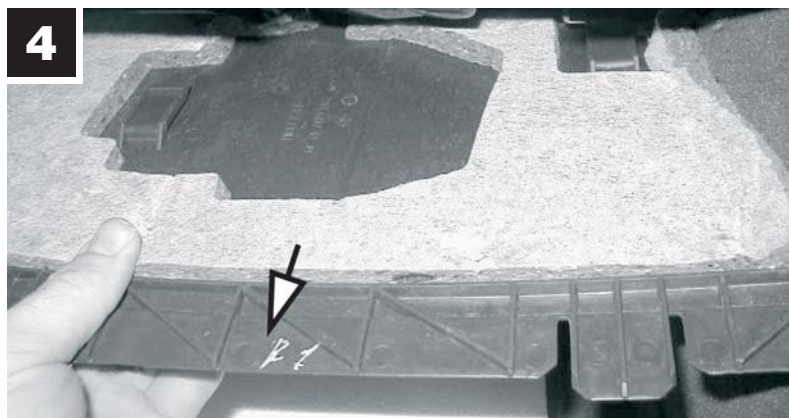

CUK 22 000-2

Mercedes

 21 min.

S-Class

**MANN
FILTER**

- 1x 
- 2x 
- 8mm 
- 1x 

But with such complexity, it's inevitable that parts will fail and that's where we can help, by supplying you with the quality replacement A/C and heating parts you need to stay comfy.