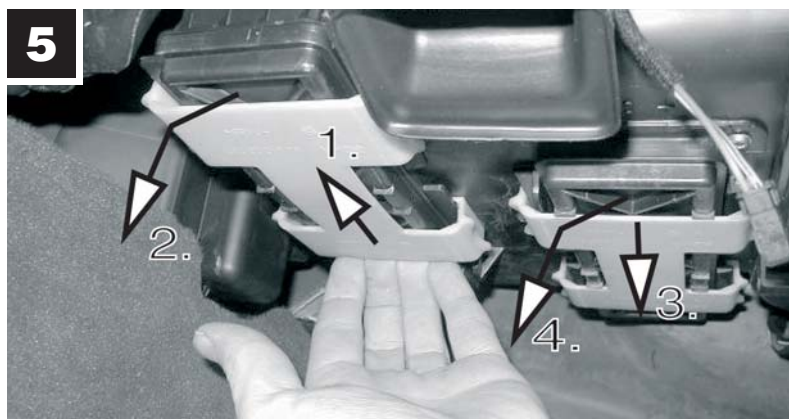

CUK 22 000-2

Mercedes

 21 min.

S-Class

**MANN
FILTER**

- 1x 
- 2x 
- 8mm 
- 1x 

But with such complexity, it's inevitable that parts will fail and that's where we can help, by supplying you with the quality replacement A/C and heating parts you need to stay comfy.