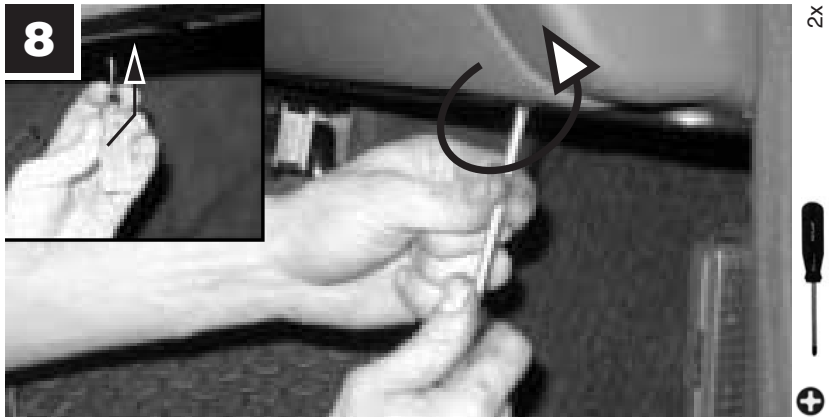

CUK 22 000-2

Mercedes

 21 min.

S-Class

**MANN
FILTER**

- 1x 
- 2x 
- 8mm 
- 1x 

But with such complexity, it's inevitable that parts will fail and that's where we can help, by supplying you with the quality replacement A/C and heating parts you need to stay comfy.