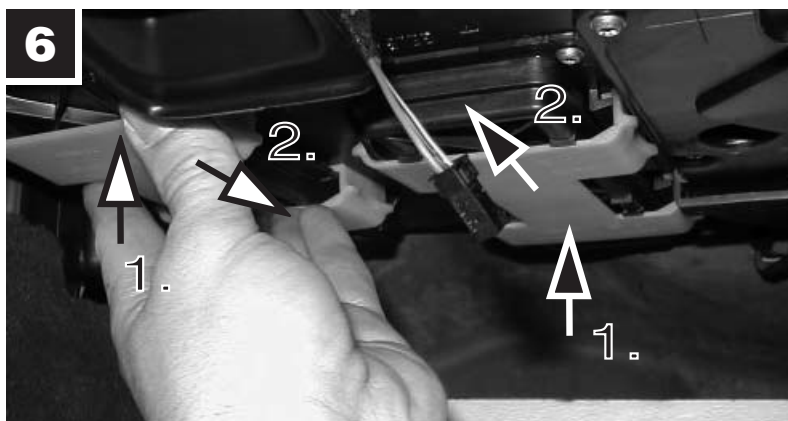

CUK 22 000-2

Mercedes

 21 min.

S-Class

**MANN
FILTER**

- 1x 
- 2x 
- 8mm 
- 1x 

But with such complexity, it's inevitable that parts will fail and that's where we can help, by supplying you with the quality replacement A/C and heating parts you need to stay comfy.