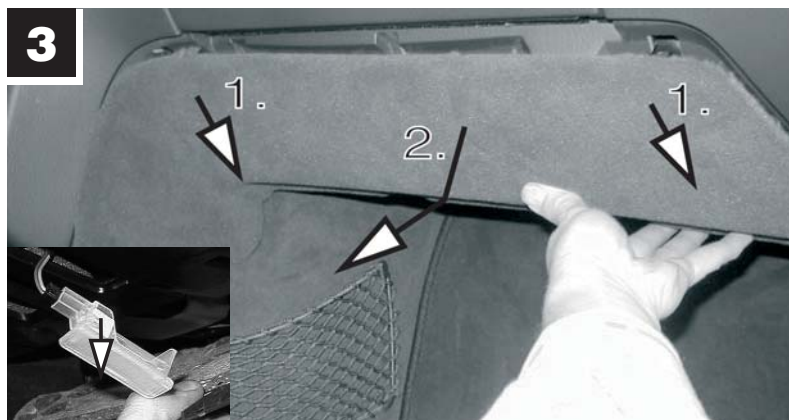

CUK 22 000-2

Mercedes

 21 min.

S-Class

**MANN
FILTER**

- 1x 
- 2x 
- 8mm 
- 1x 

But with such complexity, it's inevitable that parts will fail and that's where we can help, by supplying you with the quality replacement A/C and heating parts you need to stay comfy.