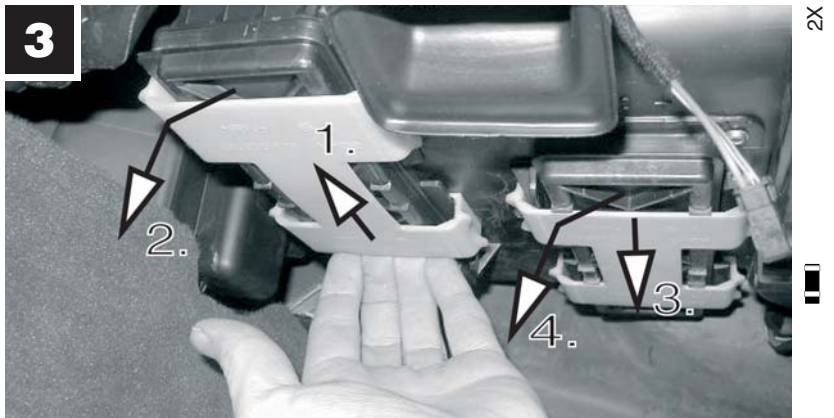

CUK 22 000-2

Mercedes

 21 min.

S-Class

**MANN
FILTER**

- 1x 
- 2x 
- 8mm 
- 1x 

But with such complexity, it's inevitable that parts will fail and that's where we can help, by supplying you with the quality replacement A/C and heating parts you need to stay comfy.