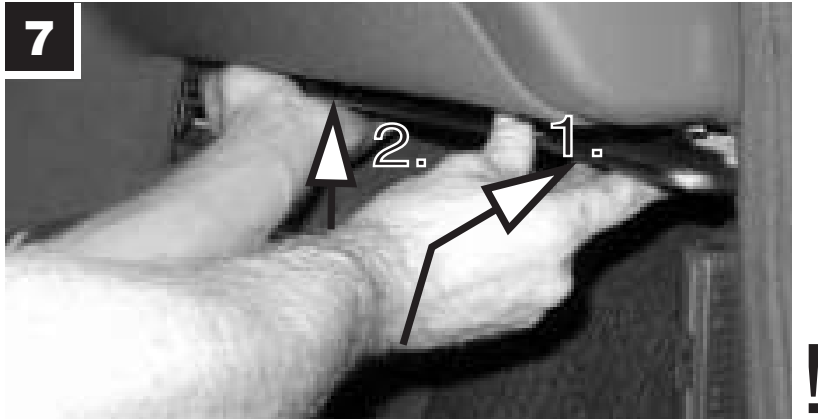

CUK 22 000-2

Mercedes

 21 min.

S-Class

**MANN
FILTER**

- 1x 
- 2x 
- 8mm 
- 1x 

But with such complexity, it's inevitable that parts will fail and that's where we can help, by supplying you with the quality replacement A/C and heating parts you need to stay comfy.