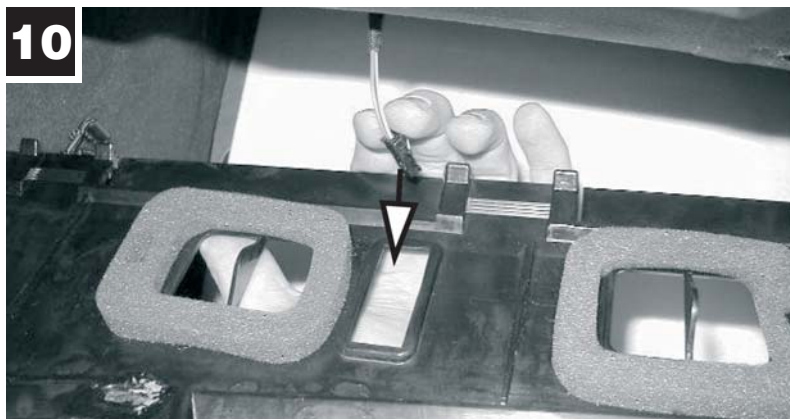

CUK 22 000-2

Mercedes

 21 min.

S-Class

**MANN
FILTER**

- 1x 
- 2x 
- 8mm 
- 1x 

But with such complexity, it's inevitable that parts will fail and that's where we can help, by supplying you with the quality replacement A/C and heating parts you need to stay comfy.