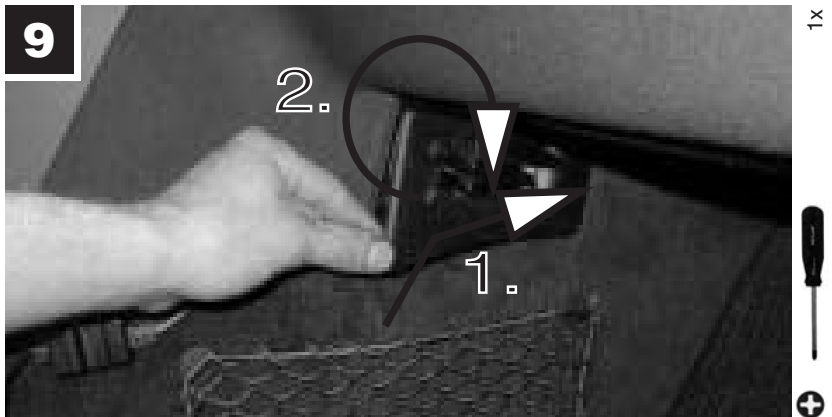

CUK 22 000-2

Mercedes

 21 min.

S-Class

**MANN
FILTER**

- 1x 
- 2x 
- 8mm 
- 1x 

But with such complexity, it's inevitable that parts will fail and that's where we can help, by supplying you with the quality replacement A/C and heating parts you need to stay comfy.