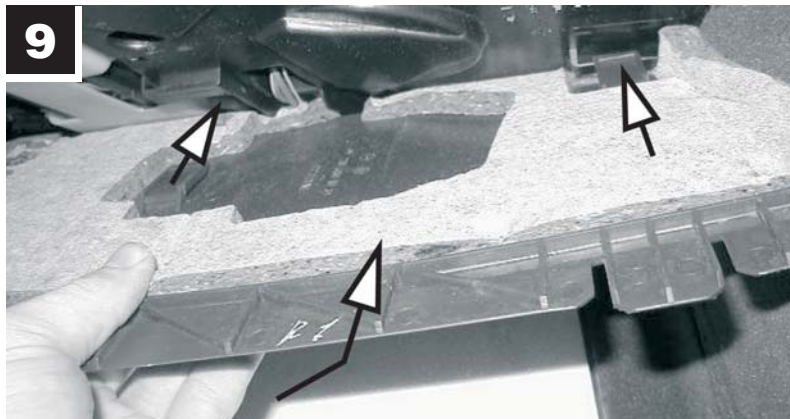

CUK 22 000-2

Mercedes

 21 min.

S-Class

**MANN
FILTER**

- 1x 
- 2x 
- 8mm 
- 1x 

But with such complexity, it's inevitable that parts will fail and that's where we can help, by supplying you with the quality replacement A/C and heating parts you need to stay comfy.