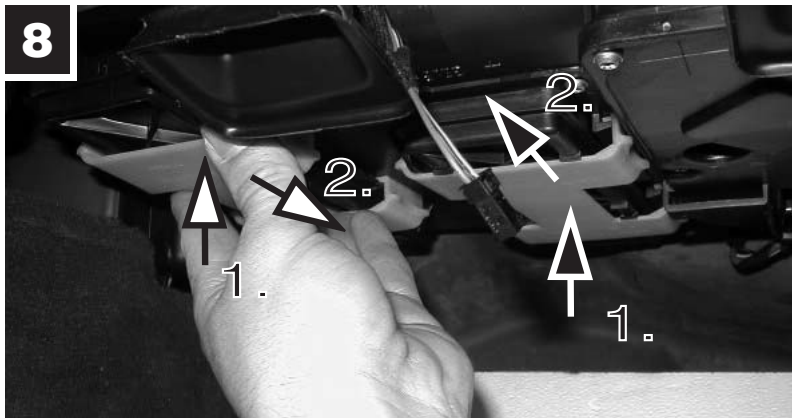

CUK 22 000-2

Mercedes

 21 min.

S-Class

**MANN
FILTER**

- 1x 
- 2x 
- 8mm 
- 1x 

But with such complexity, it's inevitable that parts will fail and that's where we can help, by supplying you with the quality replacement A/C and heating parts you need to stay comfy.