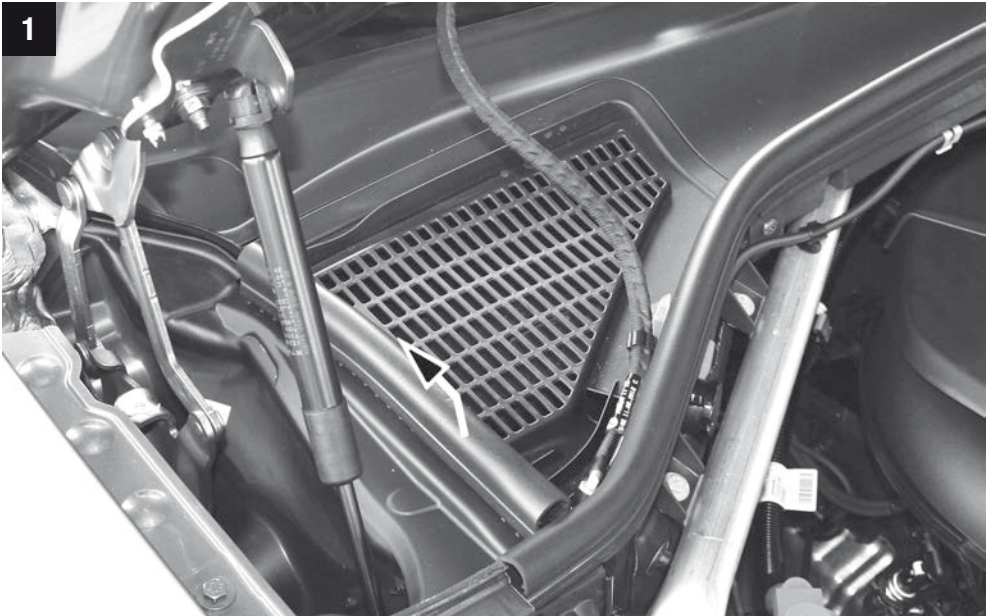

MANNN FILTER

10 min.

BMW

CU/CUK/FP 19 004

CU/CUK/FP 19 004

**MANN
FILTER**

But with such complexity, it's inevitable that parts will fail and that's where we can help, by supplying you with the quality replacement A/C and heating parts you need to stay comfy.