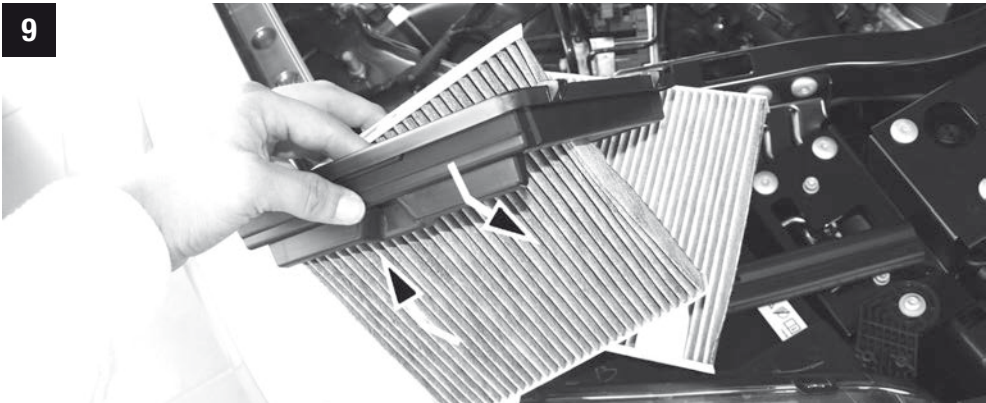

MANNN FILTER

10 min.

BMW

CU/CUK/FP 19 004

CU/CUK/FP 19 004

**MANN
FILTER**

But with such complexity, it's inevitable that parts will fail and that's where we can help, by supplying you with the quality replacement A/C and heating parts you need to stay comfy.