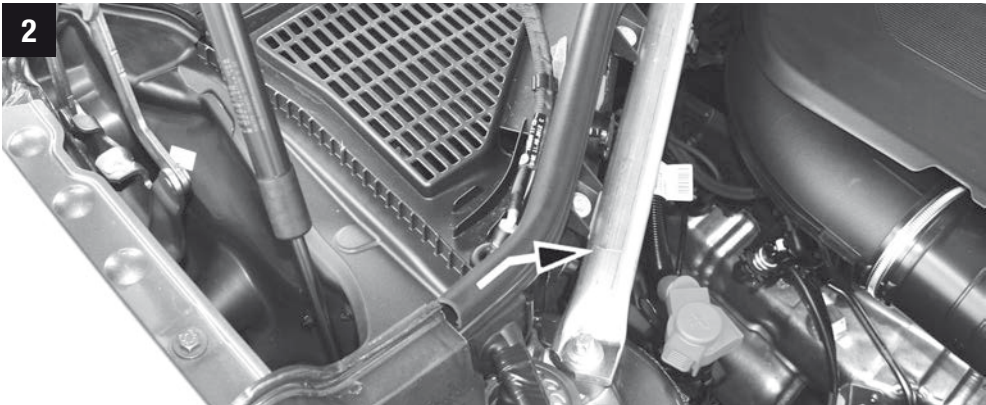

MANNN FILTER

10 min.

BMW

CU/CUK/FP 19 004

CU/CUK/FP 19 004

**MANN
FILTER**

But with such complexity, it's inevitable that parts will fail and that's where we can help, by supplying you with the quality replacement A/C and heating parts you need to stay comfy.