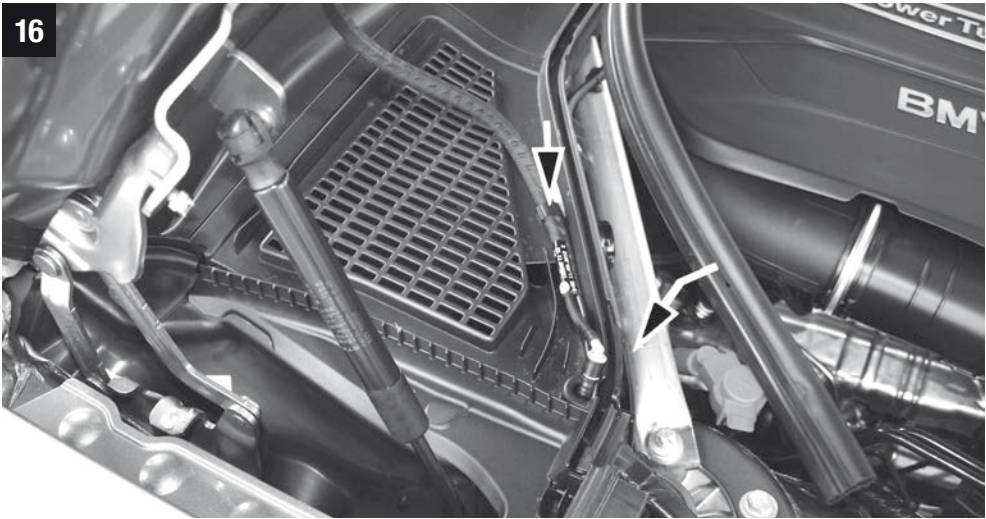

MANNN FILTER

10 min.

BMW

CU/CUK/FP 19 004

CU/CUK/FP 19 004

**MANN
FILTER**

But with such complexity, it's inevitable that parts will fail and that's where we can help, by supplying you with the quality replacement A/C and heating parts you need to stay comfy.