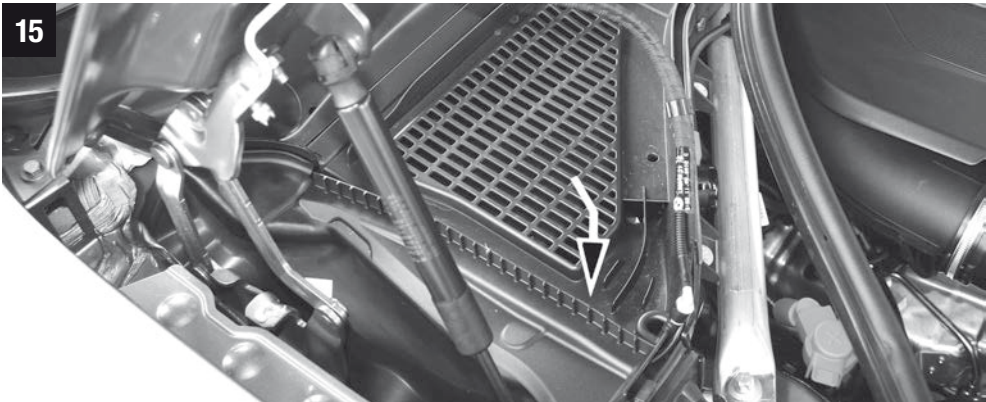

MANNN FILTER

10 min.

BMW

CU/CUK/FP 19 004

CU/CUK/FP 19 004

**MANN
FILTER**

But with such complexity, it's inevitable that parts will fail and that's where we can help, by supplying you with the quality replacement A/C and heating parts you need to stay comfy.