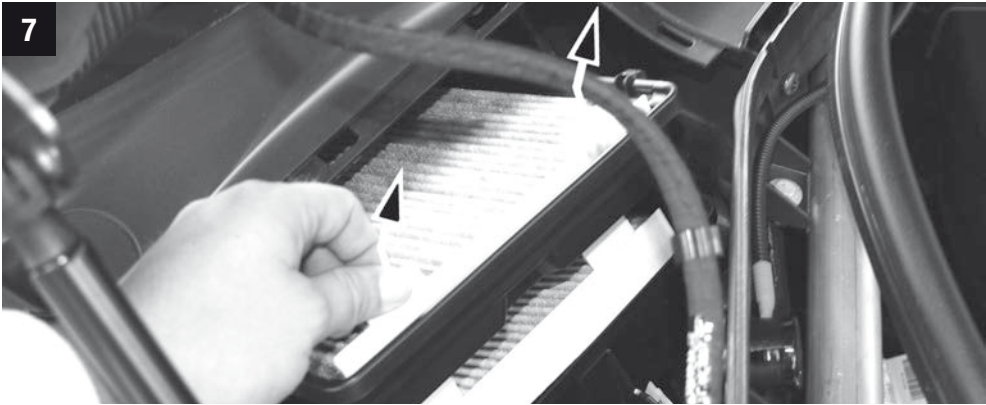

MANNN FILTER

10 min.

BMW

CU/CUK/FP 19 004

CU/CUK/FP 19 004

**MANN
FILTER**

But with such complexity, it's inevitable that parts will fail and that's where we can help, by supplying you with the quality replacement A/C and heating parts you need to stay comfy.