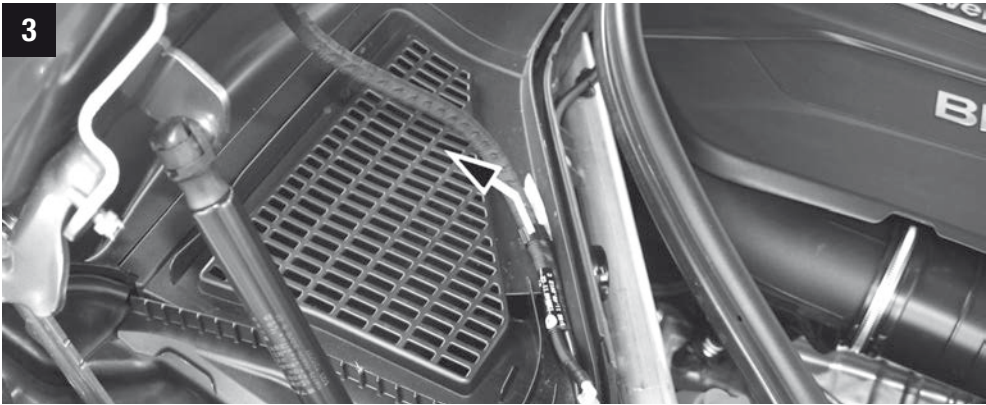

MANNN FILTER

10 min.

BMW

CU/CUK/FP 19 004

CU/CUK/FP 19 004

**MANN
FILTER**

But with such complexity, it's inevitable that parts will fail and that's where we can help, by supplying you with the quality replacement A/C and heating parts you need to stay comfy.