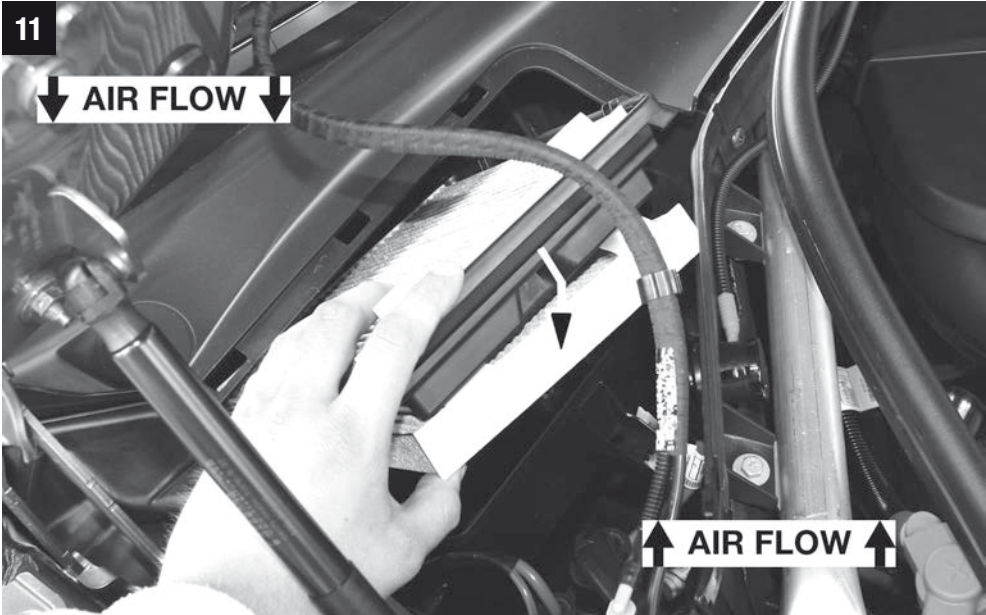

MANNN FILTER

10 min.

BMW

CU/CUK/FP 19 004

CU/CUK/FP 19 004

**MANN
FILTER**

But with such complexity, it's inevitable that parts will fail and that's where we can help, by supplying you with the quality replacement A/C and heating parts you need to stay comfy.