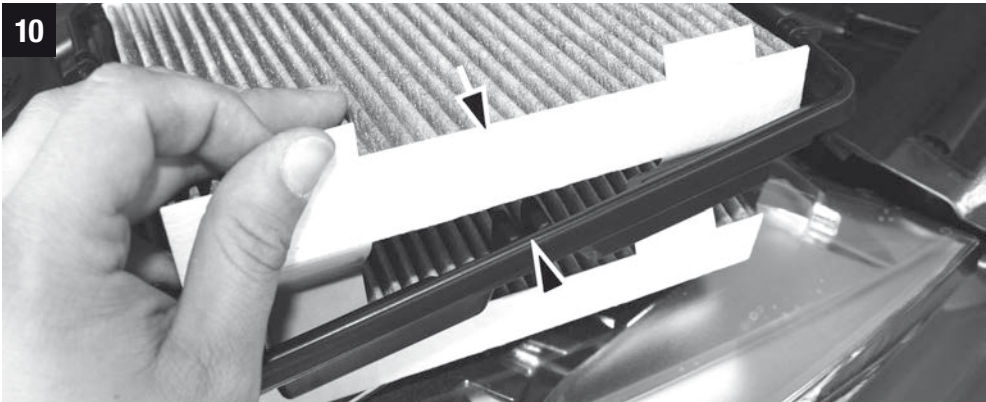

MANNN FILTER

10 min.

BMW

CU/CUK/FP 19 004

CU/CUK/FP 19 004

**MANN
FILTER**

But with such complexity, it's inevitable that parts will fail and that's where we can help, by supplying you with the quality replacement A/C and heating parts you need to stay comfy.