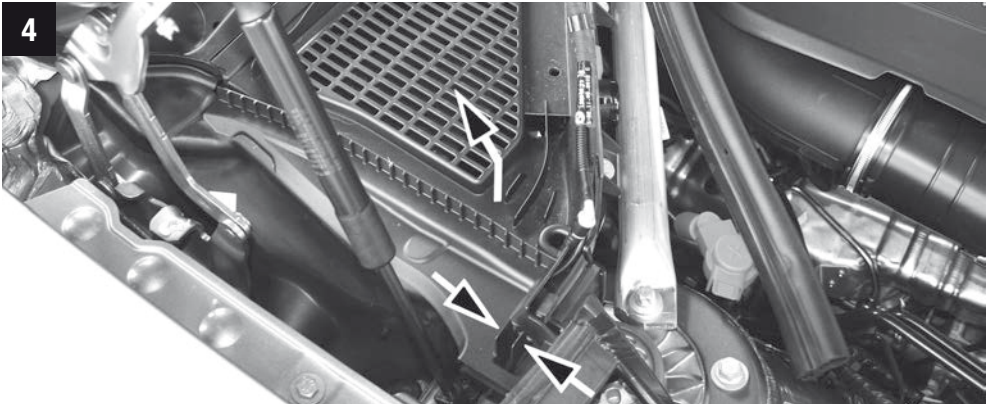

MANNN FILTER

10 min.

BMW

CU/CUK/FP 19 004

CU/CUK/FP 19 004

**MANN
FILTER**

But with such complexity, it's inevitable that parts will fail and that's where we can help, by supplying you with the quality replacement A/C and heating parts you need to stay comfy.