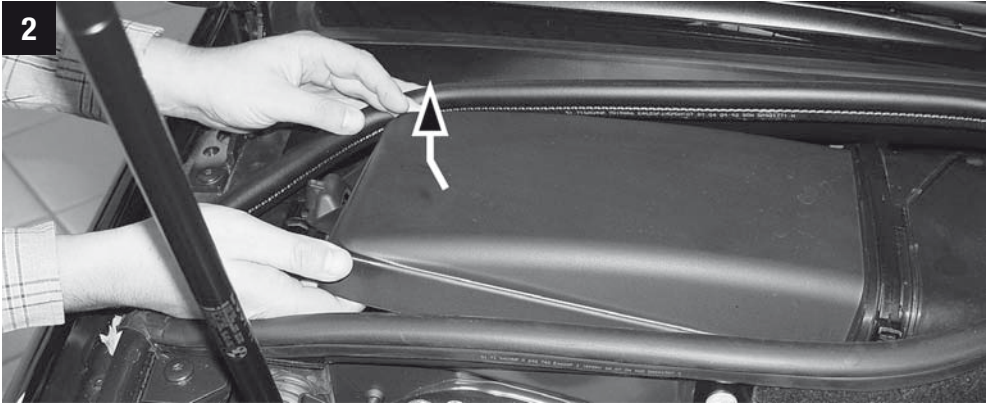

MANNN FILTER

15 min.

BMW

CU/CUK/FP 3124-2

CU/CUK/FP 3124-2

**MANN
FILTER**

But with such complexity, it's inevitable that parts will fail and that's where we can help, by supplying you with the quality replacement A/C and heating parts you need to stay comfy.