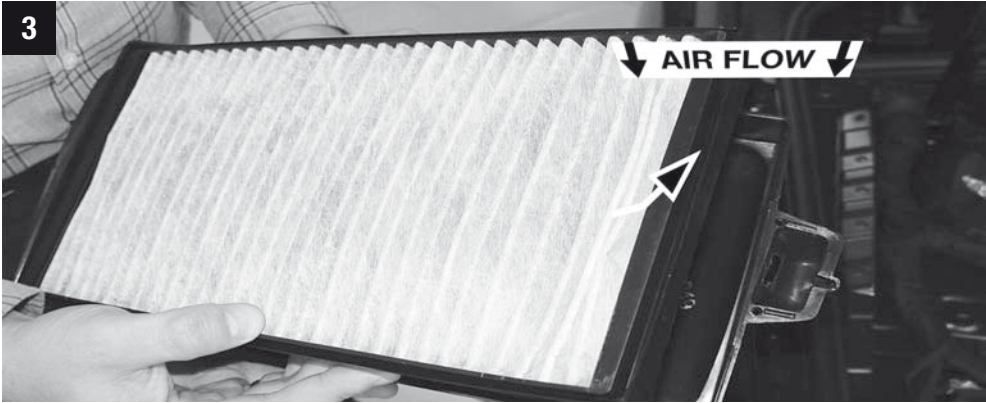

MANNN FILTER

15 min.

BMW

CU/CUK/FP 3124-2

CU/CUK/FP 3124-2

**MANN
FILTER**

But with such complexity, it's inevitable that parts will fail and that's where we can help, by supplying you with the quality replacement A/C and heating parts you need to stay comfy.