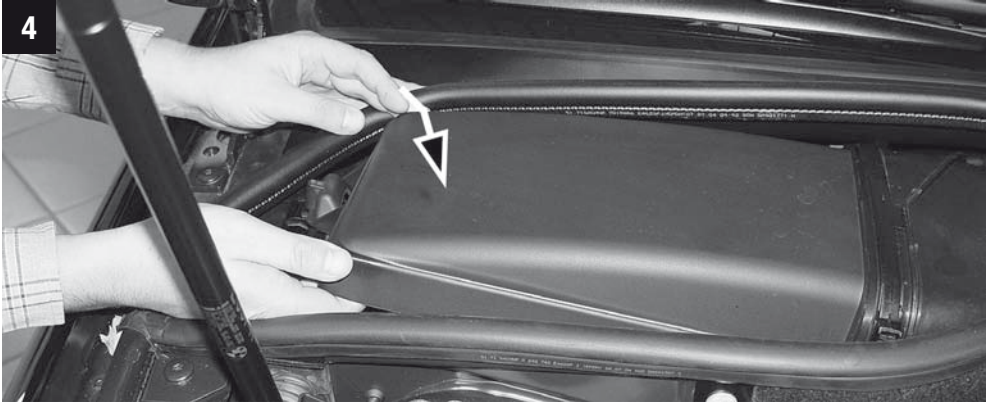

MANNN FILTER

15 min.

BMW

CU/CUK/FP 3124-2

CU/CUK/FP 3124-2

**MANN
FILTER**

But with such complexity, it's inevitable that parts will fail and that's where we can help, by supplying you with the quality replacement A/C and heating parts you need to stay comfy.