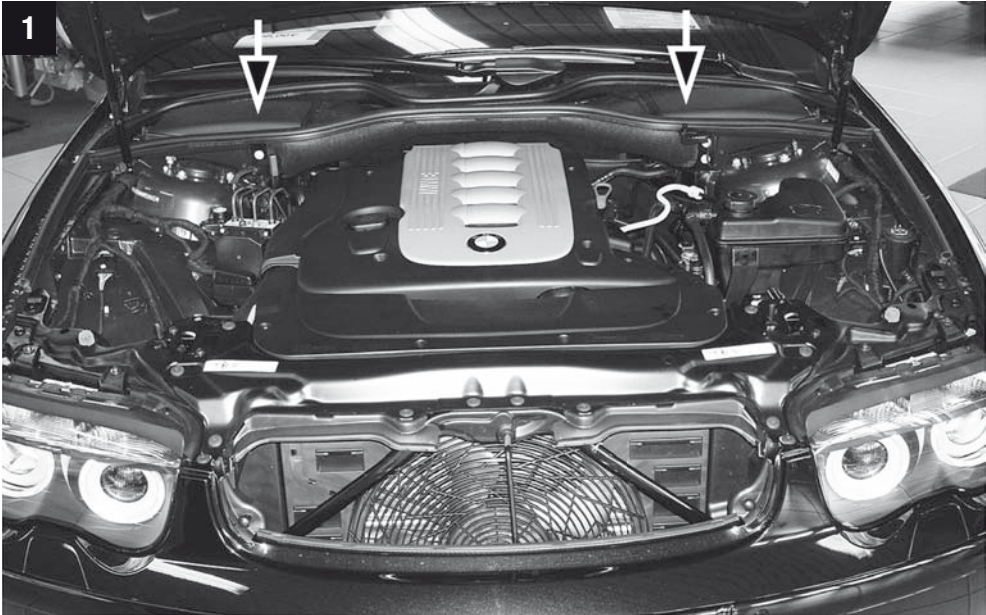

MANNN FILTER

15 min.

BMW

CU/CUK/FP 3124-2

CU/CUK/FP 3124-2

**MANN
FILTER**

But with such complexity, it's inevitable that parts will fail and that's where we can help, by supplying you with the quality replacement A/C and heating parts you need to stay comfy.