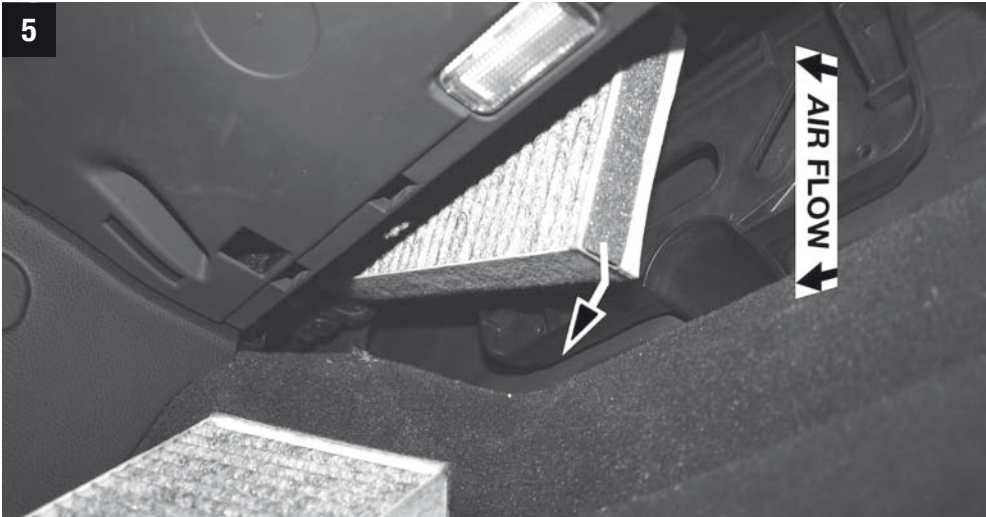

MANNN FILTER

10 min.

Audi
Lamborghini

CU/CUK/FP 3023-2

CU/CUK/FP 3023-2

**MANN
FILTER**

But with such complexity, it's inevitable that parts will fail and that's where we can help, by supplying you with the quality replacement A/C and heating parts you need to stay comfy.