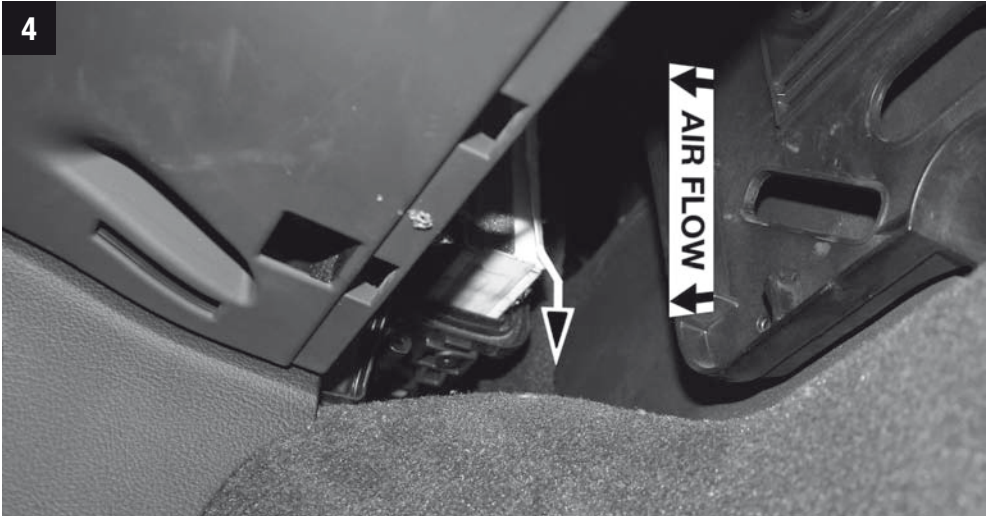

MANNN FILTER

10 min.

Audi
Lamborghini

CU/CUK/FP 3023-2

CU/CUK/FP 3023-2

**MANN
FILTER**

But with such complexity, it's inevitable that parts will fail and that's where we can help, by supplying you with the quality replacement A/C and heating parts you need to stay comfy.