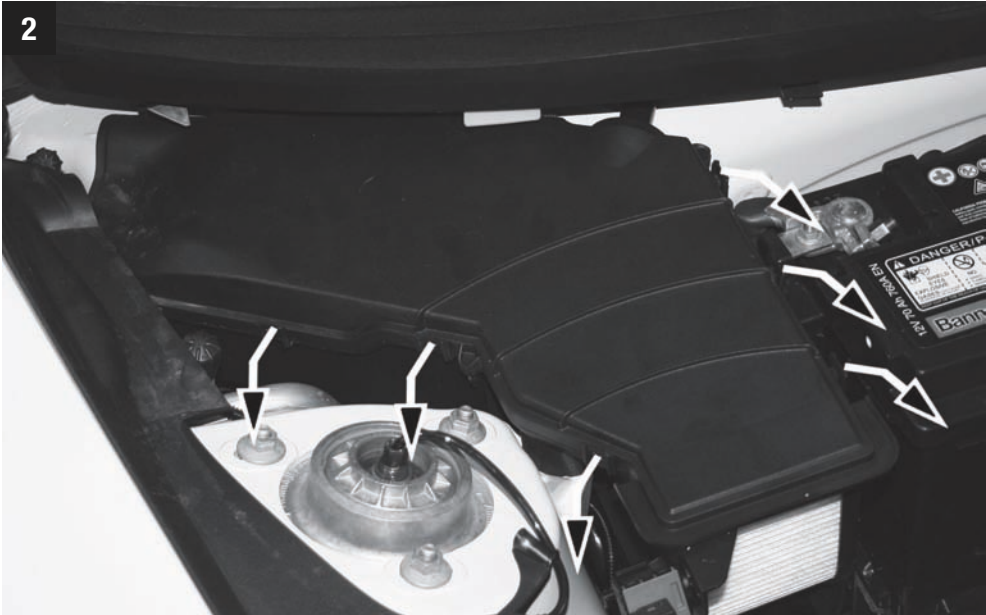

MANNN FILTER

5 min.

Porsche

CU 30 004

CU 30 004

**MANN
FILTER**

But with such complexity, it's inevitable that parts will fail and that's where we can help, by supplying you with the quality replacement A/C and heating parts you need to stay comfy.