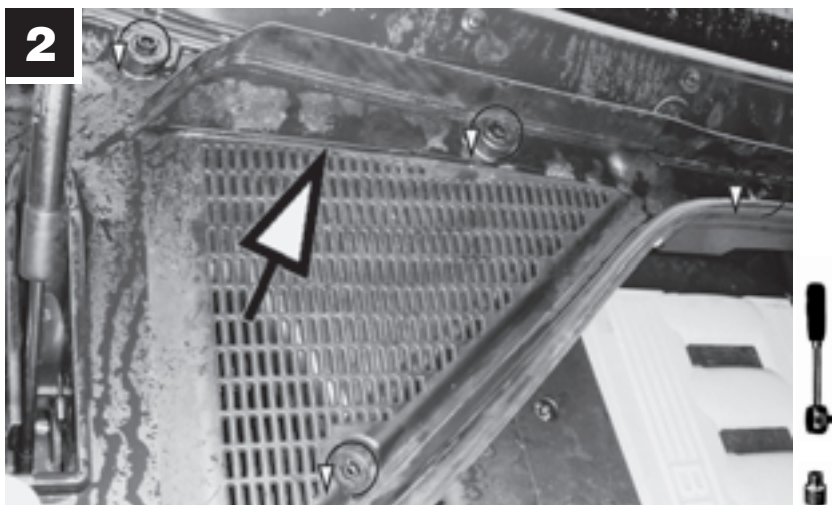

CU/CUK 2941-2

BMW

 15 min.

**MANN
FILTER**

7

But with such complexity, it's inevitable that parts will fail and that's where we can help, by supplying you with the quality replacement A/C and heating parts you need to stay comfy.