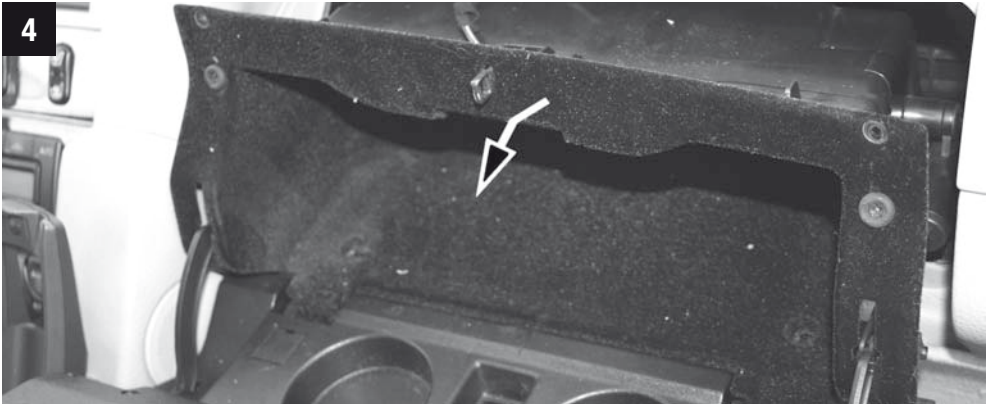

# MANNN FILTER

20 min.

Mercedes Benz

**CU/FP 2745-2**

CU/FP 2745-2

**MANN  
FILTER**

But with such complexity, it's inevitable that parts will fail and that's where we can help, by supplying you with the quality replacement A/C and heating parts you need to stay comfy.