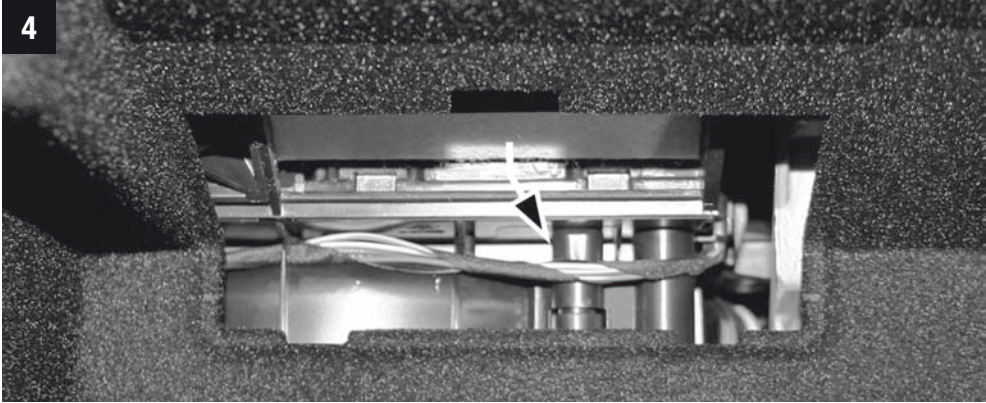

# MANNN FILTER

15 min.

BMW

**CU 1721-2**

CU 1721-2

**MANN  
FILTER**

But with such complexity, it's inevitable that parts will fail and that's where we can help, by supplying you with the quality replacement A/C and heating parts you need to stay comfy.