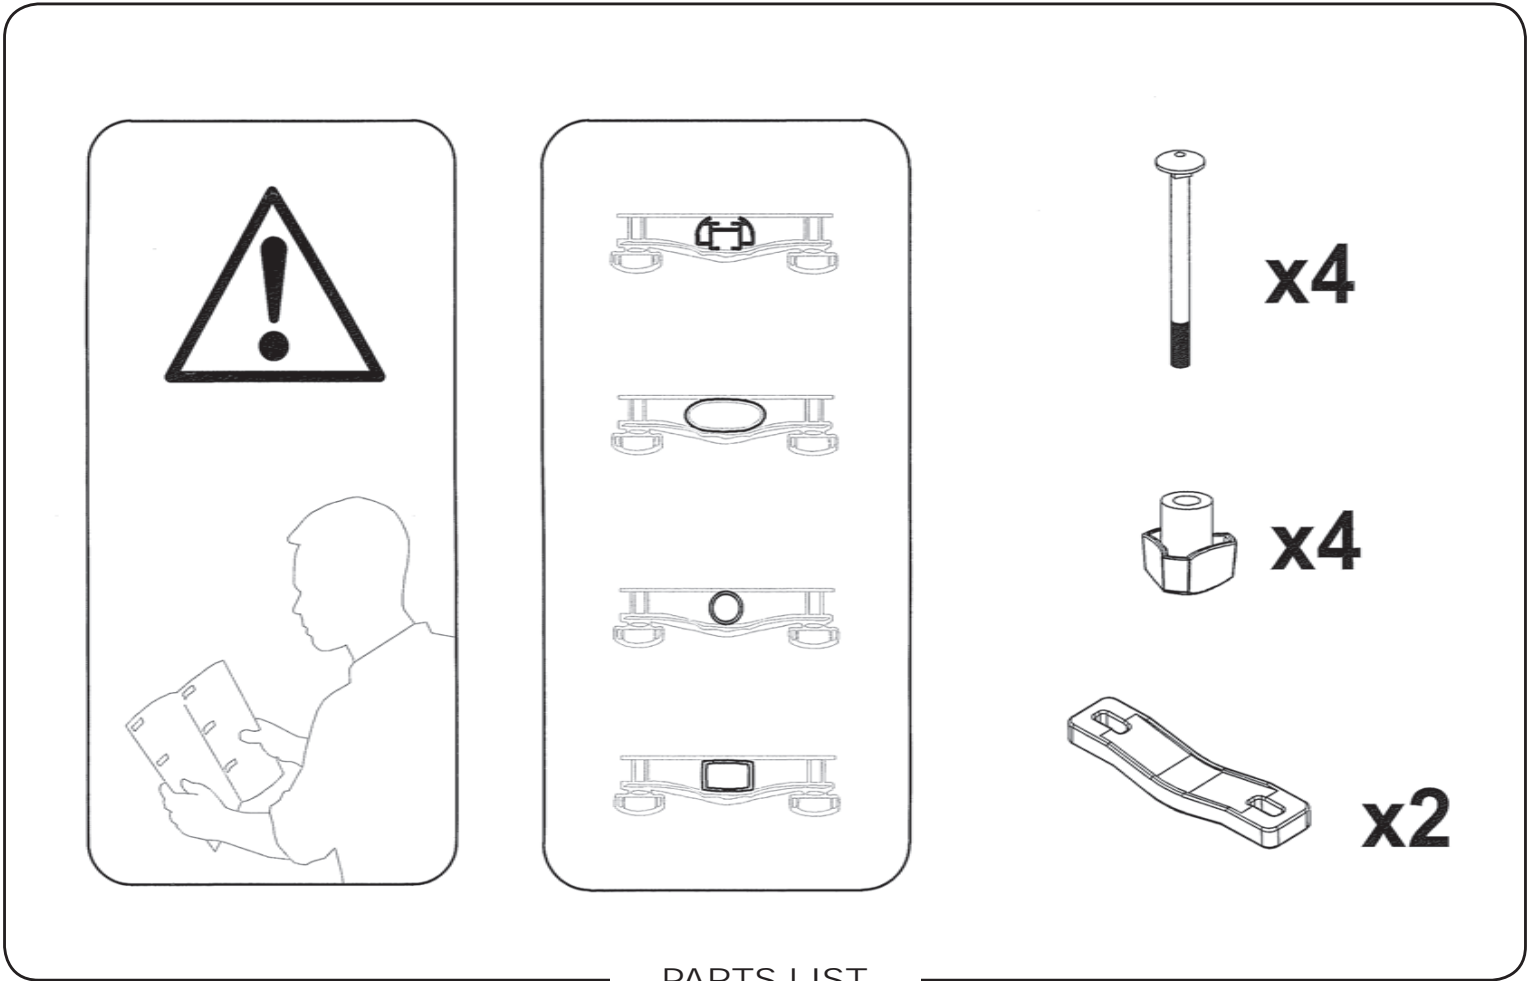

WALLOW®

- ~ WATERSPORTS ACCESSORIES
- ~ ROOF MOUNT PADDLE CARRIER
- ~ 4 PADDLE CAPACITY

MPG121  
REV 1

**CHANGING THE WAY YOU GET THERE**

PARTS LIST

## *Installation & Loading Instructions - Please Read Before Beginning*

**IMPORTANT WARNING:** All vehicular transports are potentially hazardous. Any person(s) using Malone products are personally responsible for following the given directions for use and/or installation and accepts full responsibility for any and all damages or injury of any kind including death, which may result from their use and/or installation.

It is critical that all Malone racks and accessories be properly and securely attached to your vehicle. Improper attachment could result in a serious accident, and could cause serious bodily injury or death to you or to others. You are responsible for securing the racks and accessories to your car, checking the attachment's prior to use, and periodically inspecting the products for adjustment, wear, and damage.