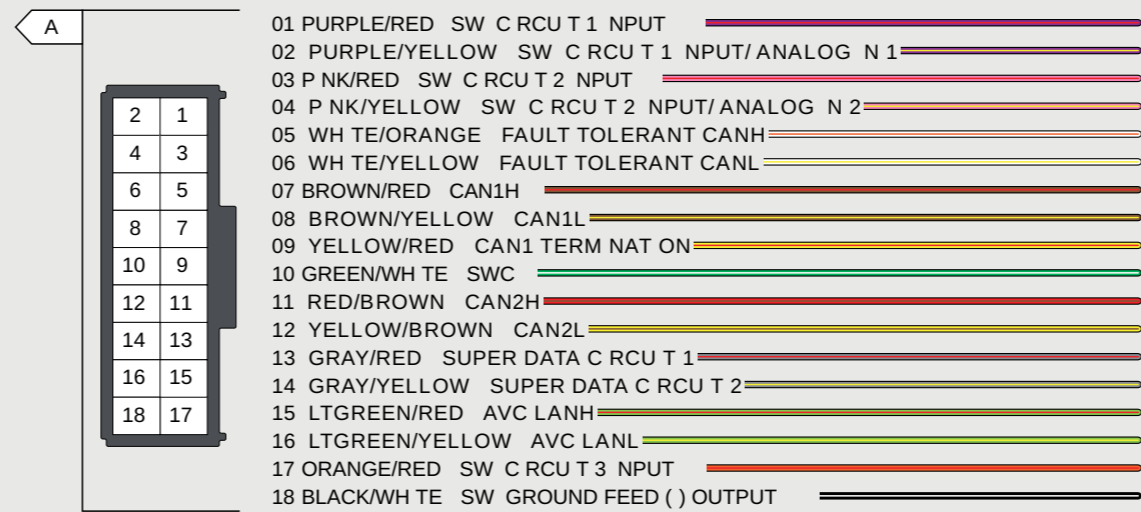

maestro

VEHICLE

AFTERMARKET RADIO

WEB