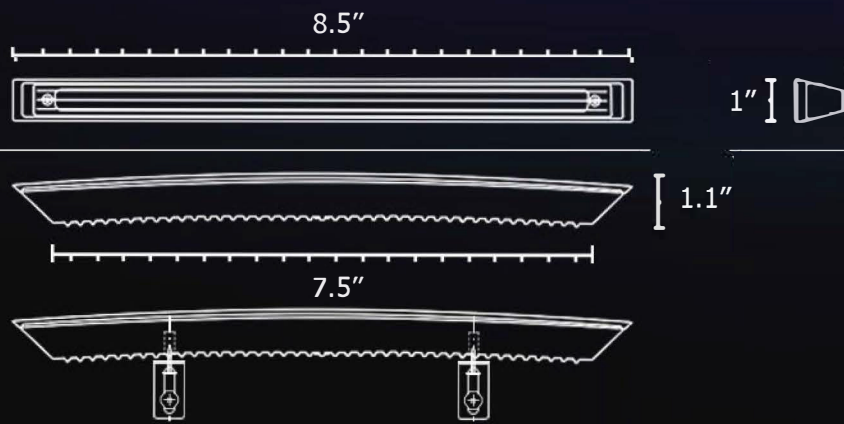

Learn more about custom and factory fog lights we have.