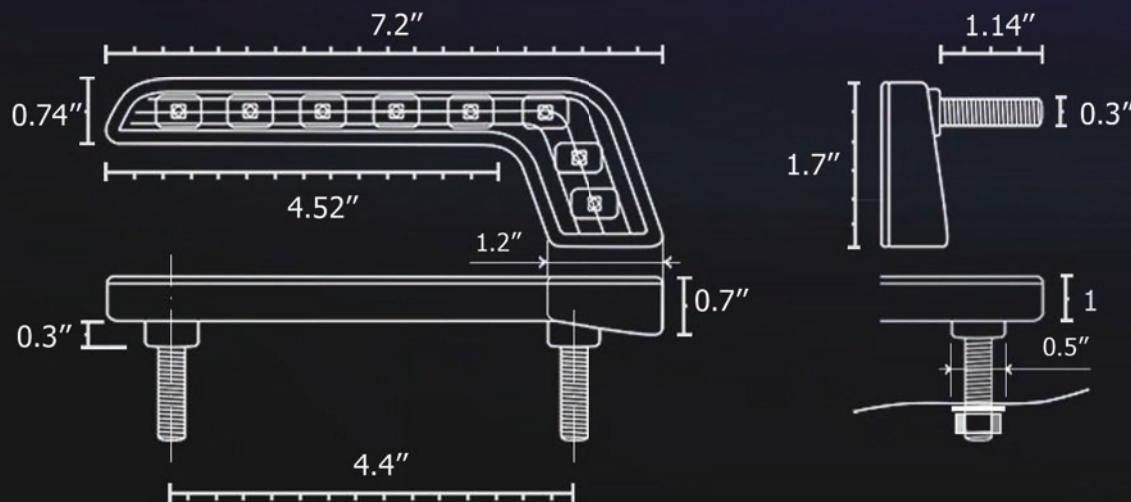

LEARN MORE ABOUT FOG LIGHTS ON OUR WEBSITE.