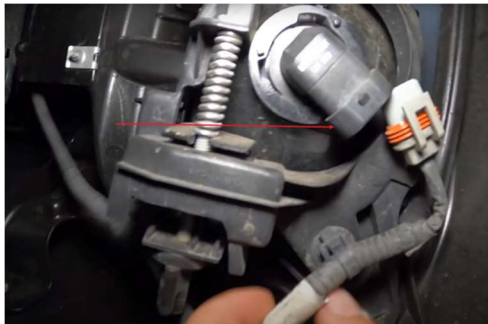

INSTALLATION INSTRUCTIONS(Examples)

Installation Guidelines

1. Remove the fender, then Remove the fog lamp Wiring harness
2. Using tools, unscrew the three fixing bolts
3. Remove the original fog lamp and fix the new fog lamp in place
4. Align the holes, tighten the fixing screws, and finally plug in the wire harness