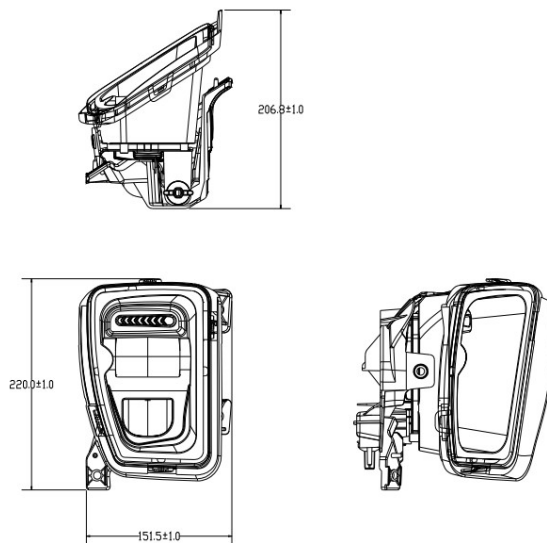

### PRODUCTS PICTURE

### PRODUCT DIMENSIONS

Height: 220mm/ 8.66 inch

Width: 151.5mm/ 5.96 inch

Depth: 206.8mm/ 8.14 inch

## **PRODUCT DISPLAY**

**PLUG TYPE: 9005**