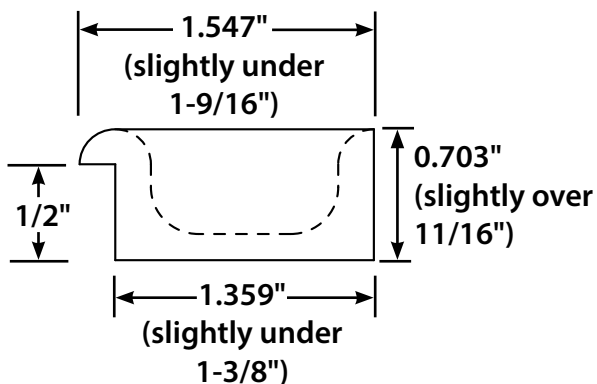

QUALITY... PLAIN & SIMPLE®

Billet Aluminum Arm Rest Door Pull
Cutting Template

Billet Aluminum Arm Rest Door Pull Cutting Template

Crescent Oval Arm Rest Door Pull

NOTE: Before cutting out the template, double check the length and width measurements below to make sure they match the dimensions listed.

Oval Arm Rest Door Pull

NOTE: Before cutting out the template, double check the length and width measurements below to make sure they match the dimensions listed.