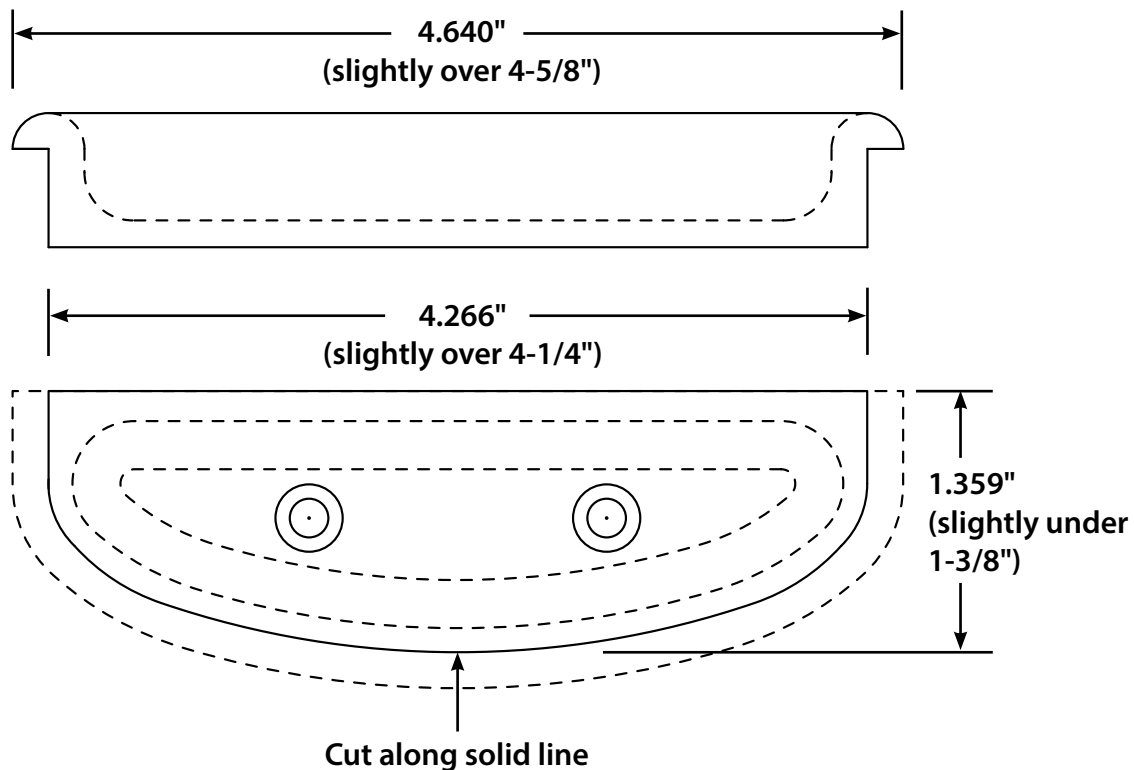

QUALITY... PLAIN & SIMPLE®

Billet Aluminum Arm Rest Door Pull
Cutting Template

Billet Aluminum Arm Rest Door Pull Cutting Template

Crescent Oval Arm Rest Door Pull

NOTE: Before cutting out the template, double check the length and width measurements below to make sure they match the dimensions listed.

Oval Arm Rest Door Pull

NOTE: Before cutting out the template, double check the length and width measurements below to make sure they match the dimensions listed.