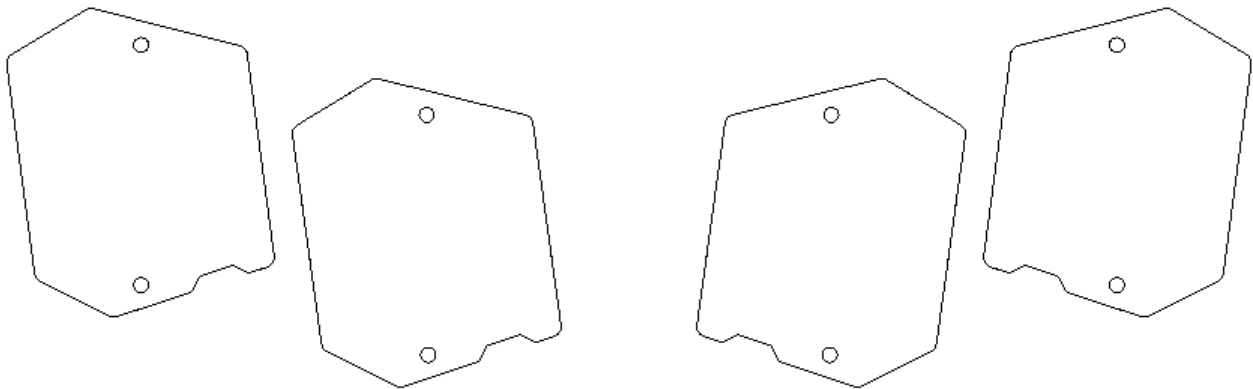

*DESTROYER SERIES*

**TRUCK**

DESTROYER BLANK LIGHT  
BEZELS

**\*VERIFY YOU HAVE ALL THE COMPONENTS BEFORE STARTING THE INSTALLATION. REFER TO THE ENGINEERING DRAWINGS AT THE END OF THIS DOCUMENT FOR A COMPLETE PARTS LIST\***

BLANK LIGHT BEZEL  
2MFL2000-01  
**(x4)**

**LOWE**

**DESTROYER SERIES**

**TRUCK**

UNIVERSAL FLUSH MOUNT  
LIGHT BEZELS

**\*VERIFY YOU HAVE ALL THE COMPONENTS BEFORE STARTING THE INSTALLATION. REFER TO THE ENGINEERING DRAWINGS AT THE END OF THIS DOCUMENT FOR A COMPLETE PARTS LIST\***

UNIVERSAL FLUSH  
MOUNT LIGHT BEZEL  
2MFL2010-01  
**(x4)**

**DESTROYER SERIES**

**TRUCK**

RIGID DUALLY  
LIGHT BEZELS

**\*VERIFY YOU HAVE ALL THE COMPONENTS BEFORE STARTING THE INSTALLATION. REFER TO THE ENGINEERING DRAWINGS AT THE END OF THIS DOCUMENT FOR A COMPLETE PARTS LIST\***