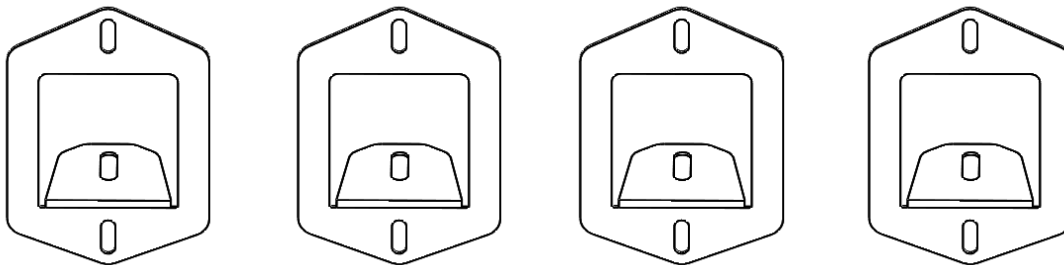

UNIVERSAL SURFACE
MOUNT BEZEL
2MFL2100-01
(x4)