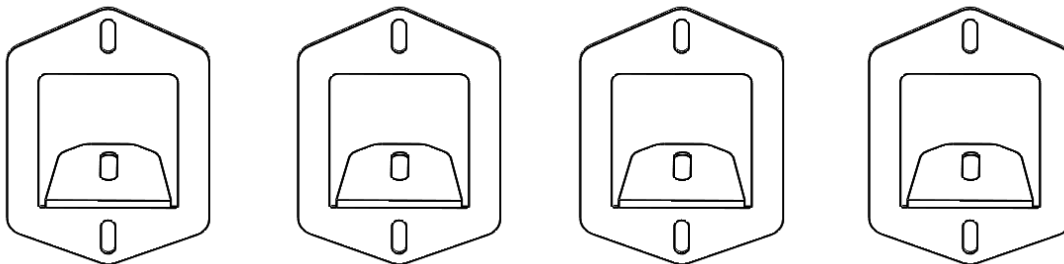

UNIVERSAL SURFACE
MOUNT BEZEL
2MFL2100-01
(x4)