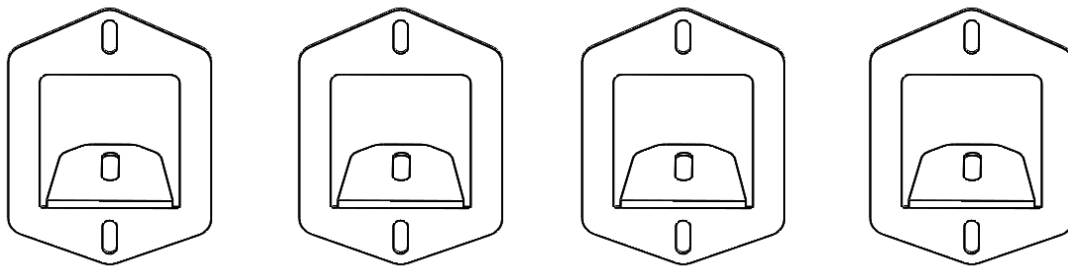

**UNIVERSAL SURFACE
MOUNT BEZEL
2MFL2100-01
(x4)**