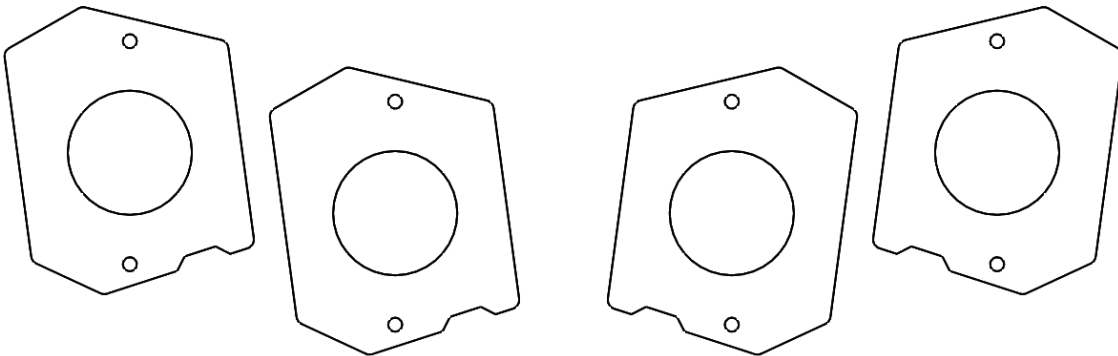

BAJA SQUAD LIGHT BEZEL  
2MFL2064-01  
**(x4)**

UNIVERSAL SURFACE  
MOUNT BEZEL  
2MFL2100-01  
**(x4)**

**DESTROYER SERIES**

**TRUCK**

**BAJA SQUAD ROUND  
LIGHT BEZELS**

**\*VERIFY YOU HAVE ALL THE COMPONENTS BEFORE STARTING THE INSTALLATION. REFER TO THE ENGINEERING DRAWINGS AT THE END OF THIS DOCUMENT FOR A COMPLETE PARTS LIST\***