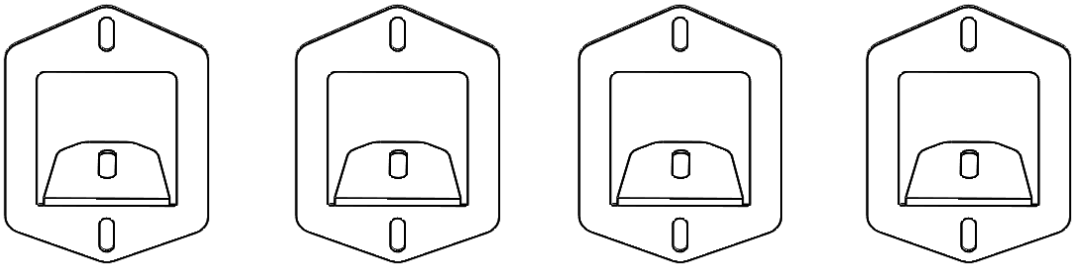

UNIVERSAL SURFACE
MOUNT BEZEL
2MFL2100-01
(x4)