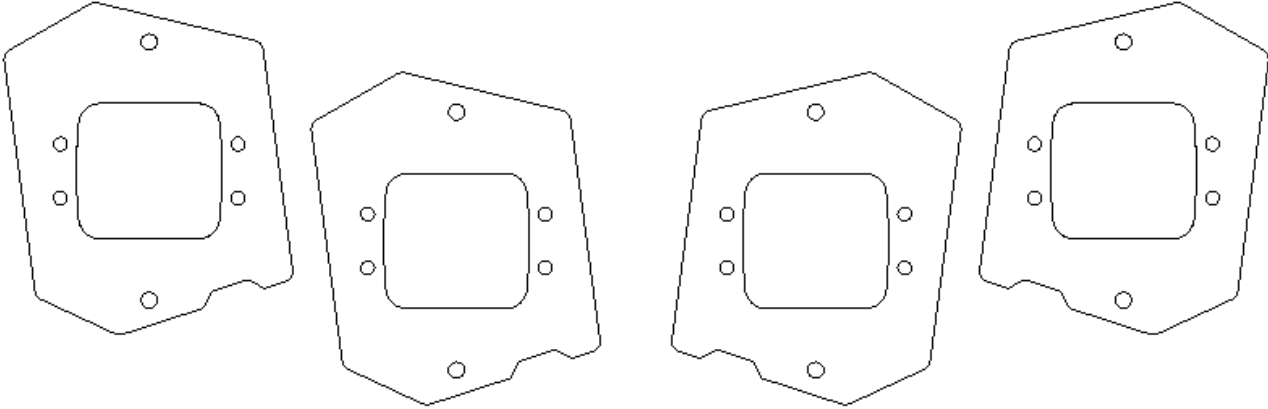

*DESTROYER SERIES*

**TRUCK**

DESTROYER BLANK LIGHT  
BEZELS

**\*VERIFY YOU HAVE ALL THE COMPONENTS BEFORE STARTING THE INSTALLATION. REFER TO THE ENGINEERING DRAWINGS AT THE END OF THIS DOCUMENT FOR A COMPLETE PARTS LIST\***

BLANK LIGHT BEZEL  
2MFL2000-01  
**(x4)**

**LOWE**

**DESTROYER SERIES**

**TRUCK**

UNIVERSAL FLUSH MOUNT  
LIGHT BEZELS

**\*VERIFY YOU HAVE ALL THE COMPONENTS BEFORE STARTING THE INSTALLATION. REFER TO THE ENGINEERING DRAWINGS AT THE END OF THIS DOCUMENT FOR A COMPLETE PARTS LIST\***

UNIVERSAL FLUSH  
MOUNT LIGHT BEZEL  
2MFL2010-01  
**(x4)**

**DESTROYER SERIES**

**TRUCK**

RIGID DUALLY  
LIGHT BEZELS

**\*VERIFY YOU HAVE ALL THE COMPONENTS BEFORE STARTING THE INSTALLATION. REFER TO THE ENGINEERING DRAWINGS AT THE END OF THIS DOCUMENT FOR A COMPLETE PARTS LIST\***