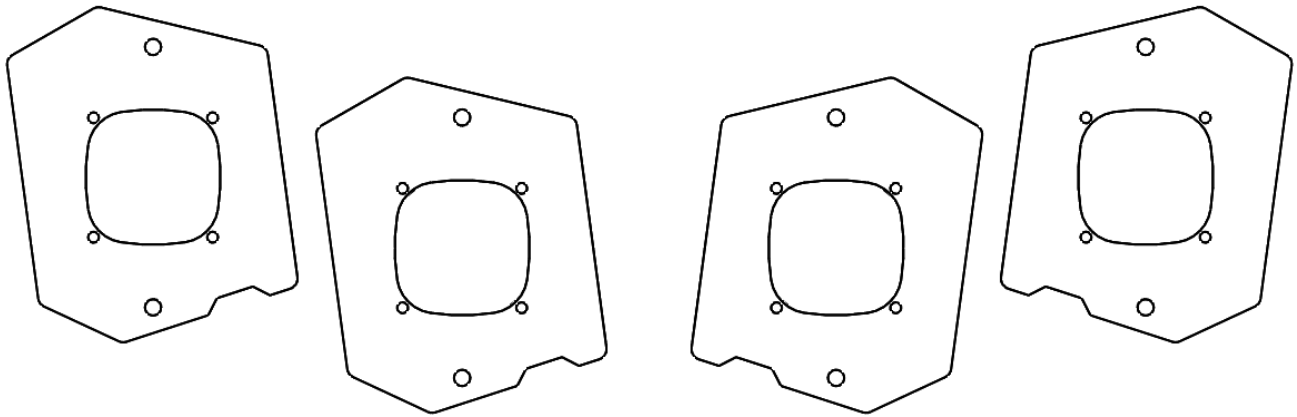

LOD RADIANT LIGHT BEZEL  
2MFL2014-01  
**(x4)**

UNIVERSAL SURFACE  
MOUNT BEZEL  
2MFL2100-01  
**(x4)**

**DESTROYER SERIES**

**TRUCK**

BAJA SQUAD FLUSH  
MOUNT LIGHT BEZELS

**\*VERIFY YOU HAVE ALL THE COMPONENTS BEFORE STARTING THE INSTALLATION. REFER TO THE ENGINEERING DRAWINGS AT THE END OF THIS DOCUMENT FOR A COMPLETE PARTS LIST\***