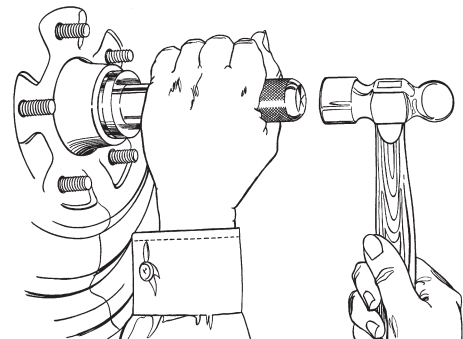

No. 12980

10-Pc Bearing Race and Seal Driver Set Jeu de guide-coussinets de roues – 10 pièces

INSTRUCTIONS :

- Races: Select corresponding tapered end of driving disc and place over race. Drive into place using a small hammer.
- Seals: Select corresponding large diameter driving disc and place over seal. Ensure driver is straight while hammering in new seal.