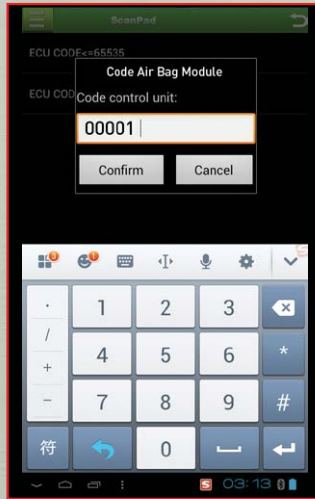

High Resolution IPS Touch Screen

 Android is a trademark of Google Inc.

ScanPad101 ANDROID™ SCAN TOOL TABLET

OE-Level Asian, European & Domestic Coverage

View Live Data Stream

Graph Live Data Stream

Guided Special Functions Based On Manufacturer