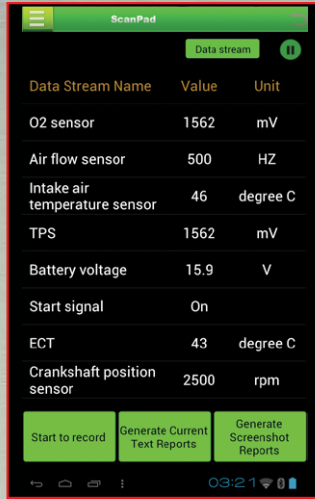

High Resolution IPS Touch Screen

 Android is a trademark of Google Inc.

ScanPad101 ANDROID™ SCAN TOOL TABLET

OE-Level Asian, European & Domestic Coverage

View Live Data Stream

Graph Live Data Stream

Guided Special Functions Based On Manufacturer