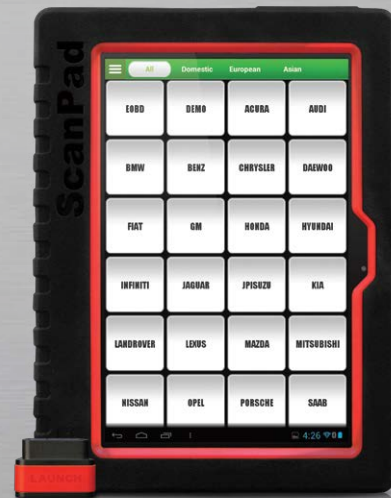

LAUNCH

ScanPad101

ANDROID™ SCAN TOOL TABLET

The ScanPad101 is a robust, drop-tested Android based scan tool tablet with a 10.1 inch ultra-high resolution IPS touch screen. The ScanPad101 boasts the same award winning software as previous Launch Pro-line scan tools – including vast vehicle coverage, powerful special test functions, accurate and ultra-fast live data and graphing, along with module coding capabilities. Full system diagnosis is through a Class-1 Bluetooth 2.1 connector for optimum wireless connectivity.

FEATURES & BENEFITS

- Featuring an open Android™ operating system for a true tablet experience – install third party apps and software!
- Ultra fast updates - less than 3 seconds per car line!
- Drop tested, ultra heavy-duty design
- Class-1 Bluetooth 2.1 connector for optimum wireless connectivity
- Auto-ID all available vehicle systems and modules
- Launch next generation software suite: OE-Level access to Asian, European and Domestic applications for module coding, resets, relearns & bi-directional capabilities
- One-click Wi-Fi software updates
- High resolution camera with still and video capabilities
- Sleek ergonomic design
- Optional Wi-Fi printer available
- Golo ready! Remote diagnostics & telematics with optional Golo connector.

High Resolution IPS Touch Screen

 Android is a trademark of Google Inc.

ScanPad101 ANDROID™ SCAN TOOL TABLET

OE-Level Asian, European & Domestic Coverage

View Live Data Stream

Graph Live Data Stream

Guided Special Functions Based On Manufacturer