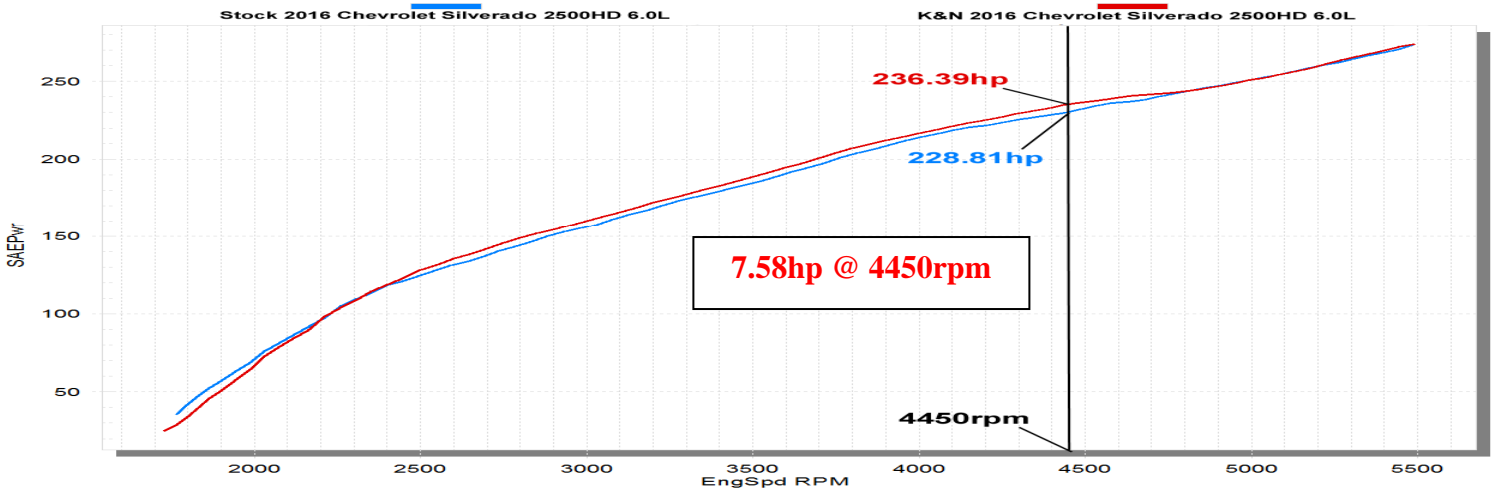

K&N Engineering Inc.  
Data Group 1

Run Title: Stock 2016 Chevrolet Silverado 2500HD 6.0L

Run Notes: Baseline stock run. 4600 miles. 3<sup>rd</sup> gear run.

Run Date: 8-2-2016

Run Title: K&N 2016 Chevrolet Silverado 2500HD 6.0L

Run Notes: K&N intake kit #77-3090 installed. 4600 miles. 3<sup>rd</sup> gear run.

Run Date: 8-2-2016

773090

Looking for dependable performance air intake systems?  
Rely on K&N for quality and long-lasting products.