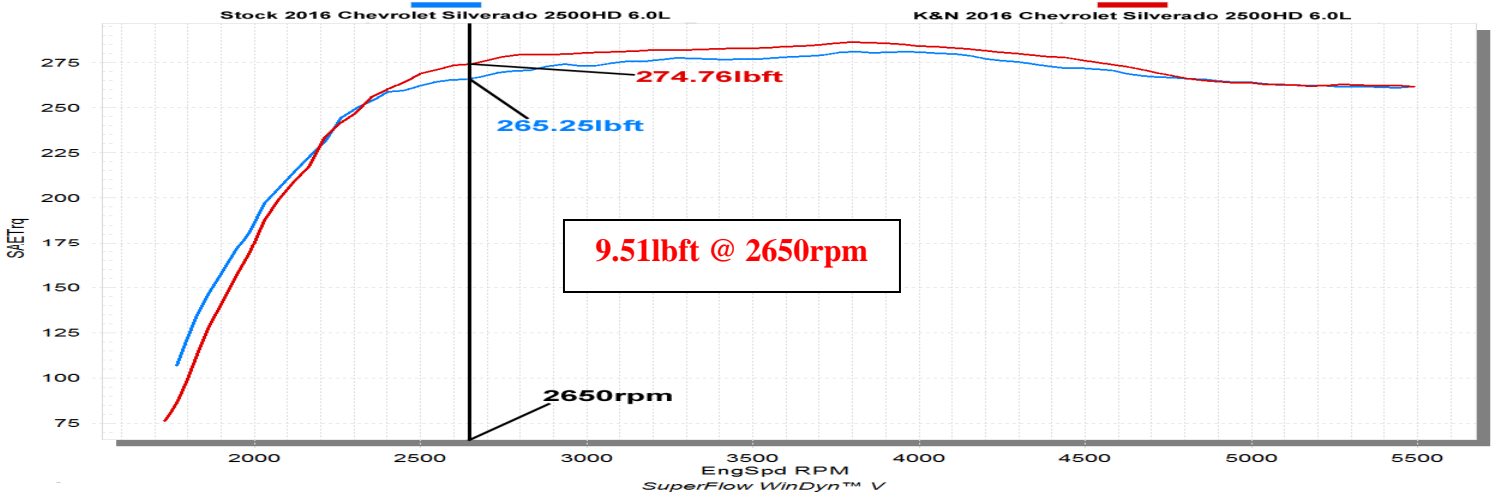

K&N Engineering Inc.  
Data Group 1

Run Title: Stock 2016 Chevrolet Silverado 2500HD 6.0L

Run Notes: Baseline stock run. 4600 miles. 3<sup>rd</sup> gear run.

Run Date: 8-2-2016

Run Title: K&N 2016 Chevrolet Silverado 2500HD 6.0L

Run Notes: K&N intake kit #77-3090 installed. 4600 miles. 3<sup>rd</sup> gear run.

Run Date: 8-2-2016

773090

Looking for dependable performance air intake systems?  
Rely on K&N for quality and long-lasting products.