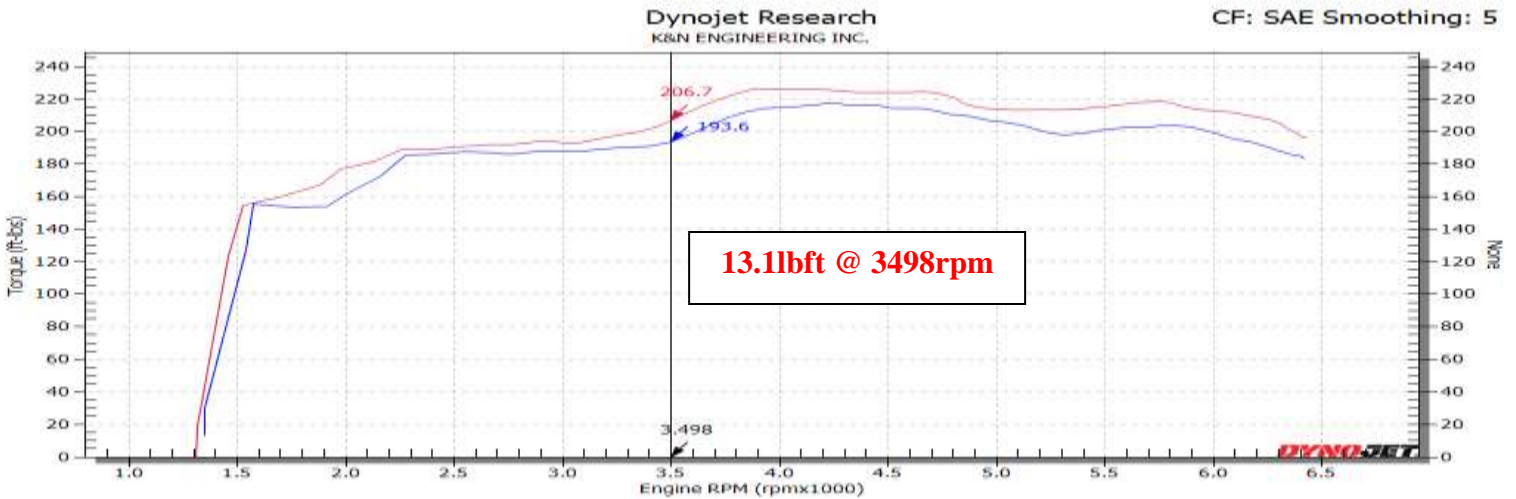

K&N Engineering Inc.

Run Title: Stock 2018 Ford Edge 3.5L
Run Notes: Baseline stock run. 3rd gear run. 36224 Miles

Run Title: K&N 2018 Ford Edge 3.5L
Run Notes: K&N intake kit #77-2592KS installed. 3rd gear run. 36224 miles.