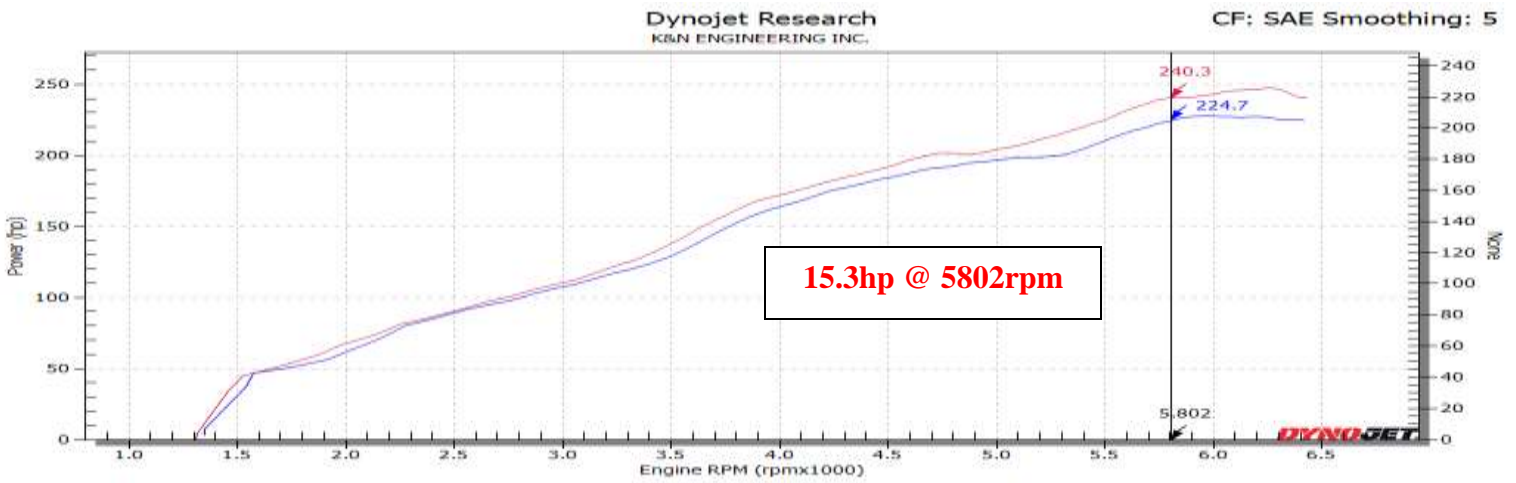

K&N Engineering Inc.

Run Title: Stock 2018 Ford Edge 3.5L
Run Notes: Baseline stock run. 3rd gear run. 36224 Miles

Run Title: K&N 2018 Ford Edge 3.5L
Run Notes: K&N intake kit #77-2592KS installed. 3rd gear run. 36224 miles.