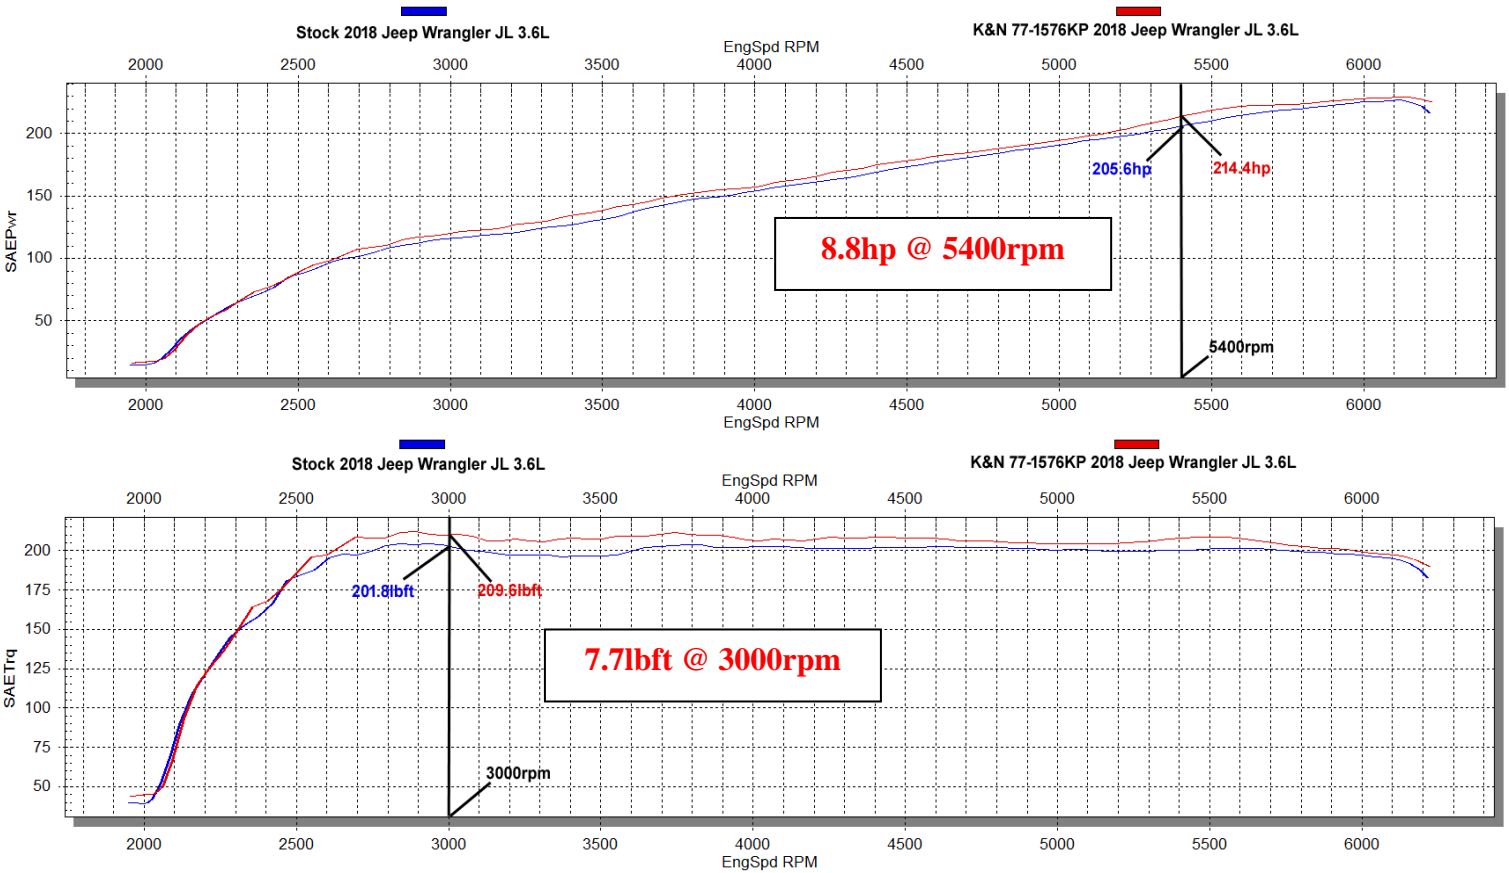

K&N Engineering Inc.

Data Group 1

**Run Title: Stock 2018 Jeep Wrangler JL 3.6L**  
**Run Notes: Baseline stock run. 2301 miles. 3<sup>rd</sup> gear run.**  
**Run Date: 6-13-18**

**Run Title: K&N 2018 Jeep Wrangler JL 3.6L**  
**Run Notes: K&N intake kit #77-1576KP installed. 2301 miles. 3<sup>rd</sup> gear run.**  
**Run Date: 6-13-18**