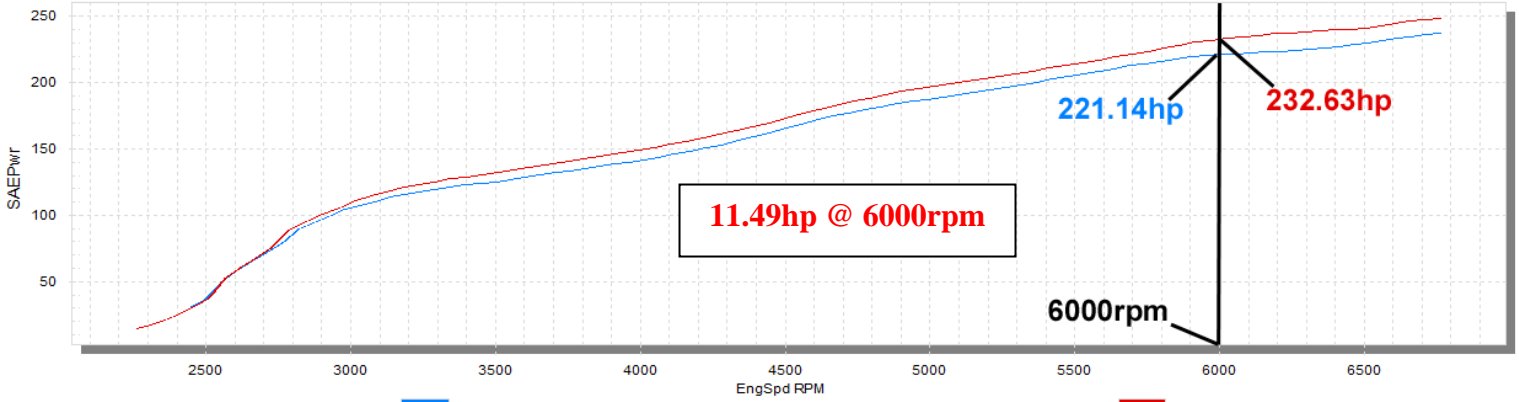

K&N Engineering Inc.

Data Group 1

Stock 2016 JEEP Grand Cherokee 3.6L

K&N 2016 JEEP Grand Cherokee 3.6L

Stock 2016 JEEP Grand Cherokee 3.6L

K&N 2016 JEEP Grand Cherokee 3.6L

**Run Title: Stock 2016 JEEP Grand Cherokee 3.6L**  
**Run Notes: Baseline stock run. 6169 miles. 3<sup>rd</sup> gear run.**  
**Run Date: 6-8-2016**

**Run Title: K&N 2016 JEEP Grand Cherokee 3.6L**  
**Run Notes: K&N intake kit #77-1572 installed. 6169 miles. 3<sup>rd</sup> gear run**  
**Run Date: 6-8-2016**

771572