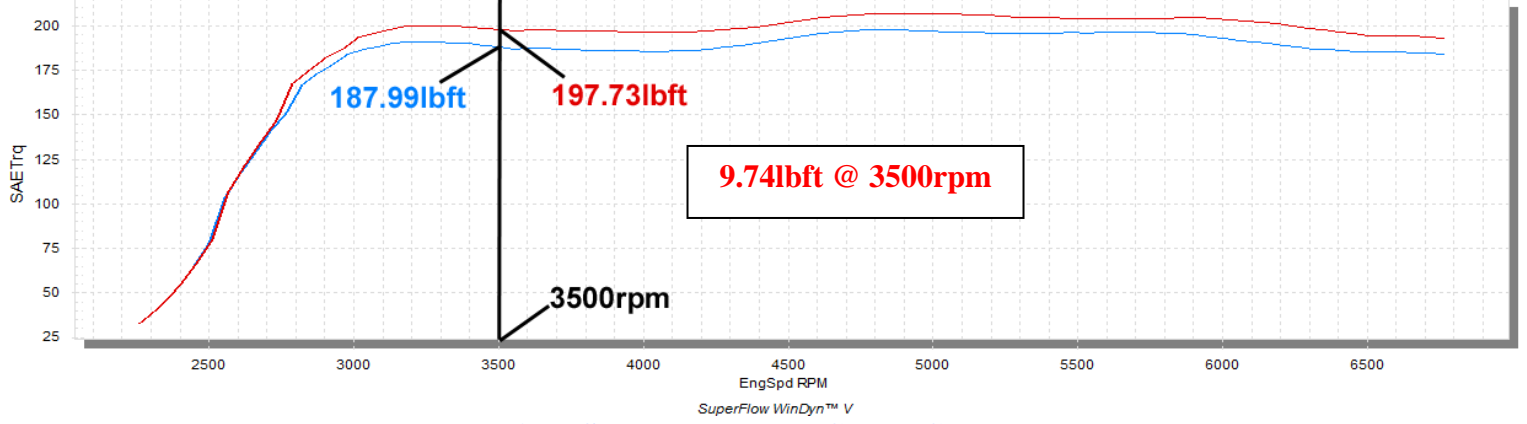

K&N Engineering Inc.

Data Group 1

Stock 2016 JEEP Grand Cherokee 3.6L

K&N 2016 JEEP Grand Cherokee 3.6L

Stock 2016 JEEP Grand Cherokee 3.6L

K&N 2016 JEEP Grand Cherokee 3.6L

**Run Title: Stock 2016 JEEP Grand Cherokee 3.6L**  
**Run Notes: Baseline stock run. 6169 miles. 3<sup>rd</sup> gear run.**  
**Run Date: 6-8-2016**

**Run Title: K&N 2016 JEEP Grand Cherokee 3.6L**  
**Run Notes: K&N intake kit #77-1572 installed. 6169 miles. 3<sup>rd</sup> gear run**  
**Run Date: 6-8-2016**

771572