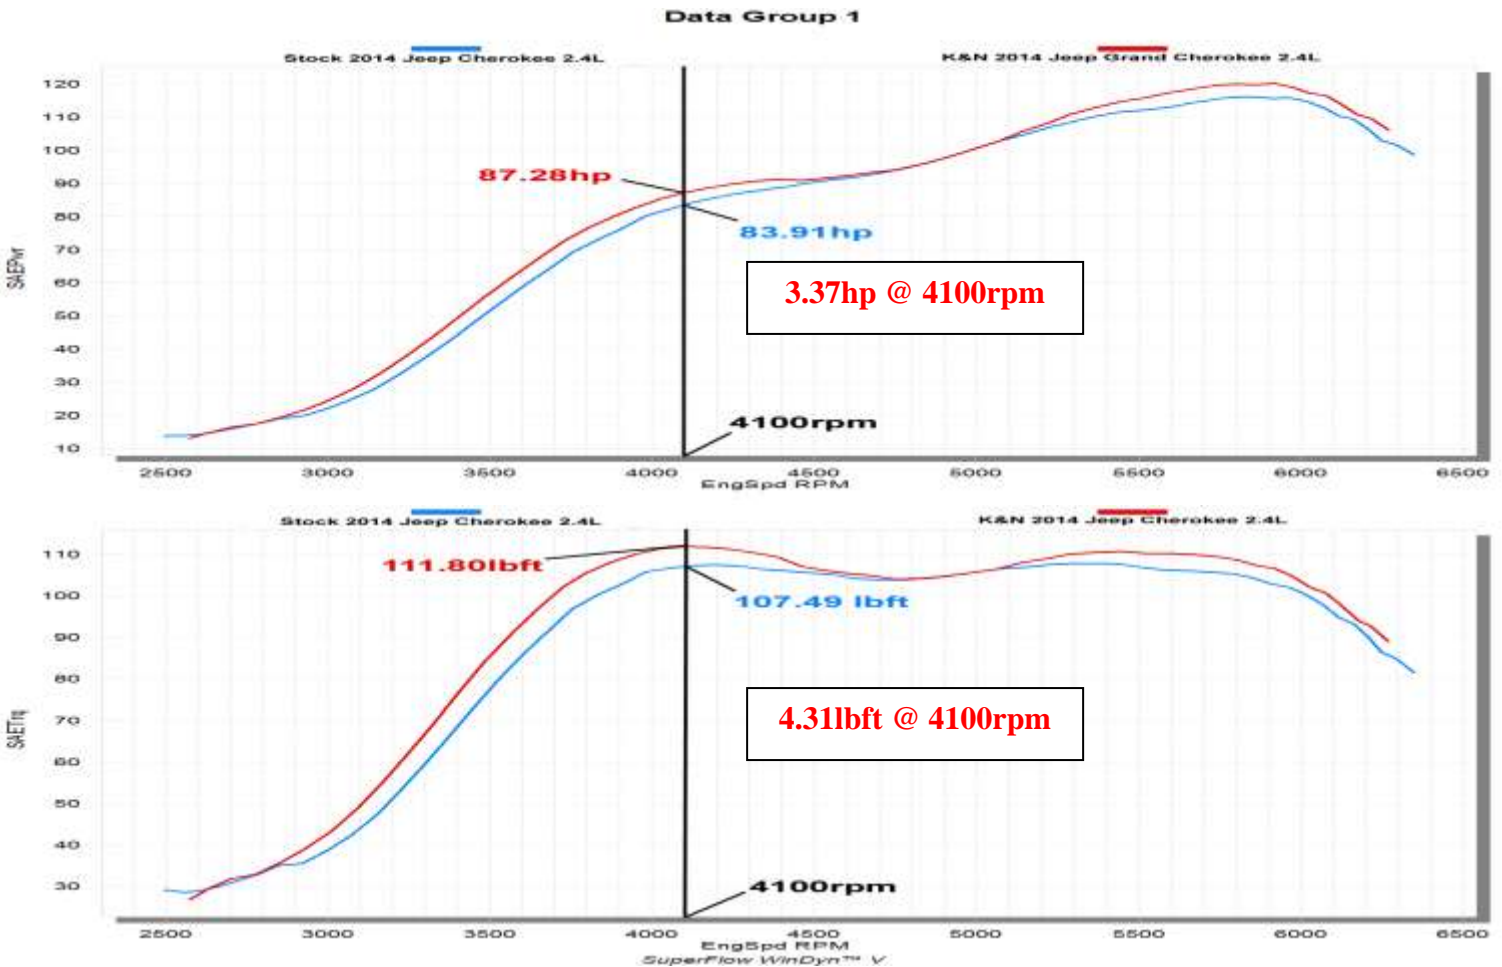

**K&N Engineering Inc.**

**Run Title: Stock 2014 Jeep Cherokee 2.4L**  
**Run Notes: Baseline stock run. 2<sup>nd</sup> gear run. 15400 miles.**  
**Run Date: 8-5-2015**

**Run Title: K&N 2014 Jeep Cherokee 2.4L**  
**Run Notes: K&N intake kit #77-1570 installed. 2<sup>nd</sup> gear run. 15400 miles.**  
**Run Date: 8-5-2015**