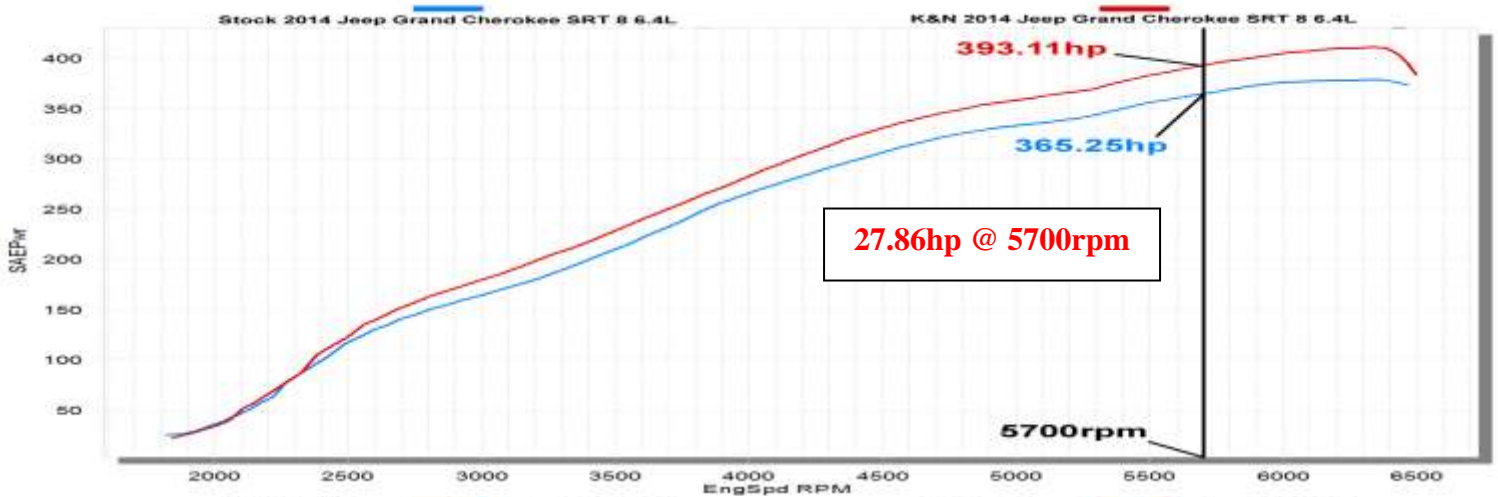

**K&N Engineering Inc.**  
Data Group 1

**Run Title: Stock 2014 Jeep Grand Cherokee SRT8 6.4L**  
**Run Notes: Baseline stock run. 20900 miles. 4<sup>th</sup> gear run.**  
**Run Date: 6-3-2015**

**Run Title: K&N 2014 Jeep Grand Cherokee SRT8 6.4L**  
**Run Notes: K&N intake kit #77-1567 installed. 20900 miles. 4<sup>th</sup> gear run.**  
**Run Date: 6-3-2015**