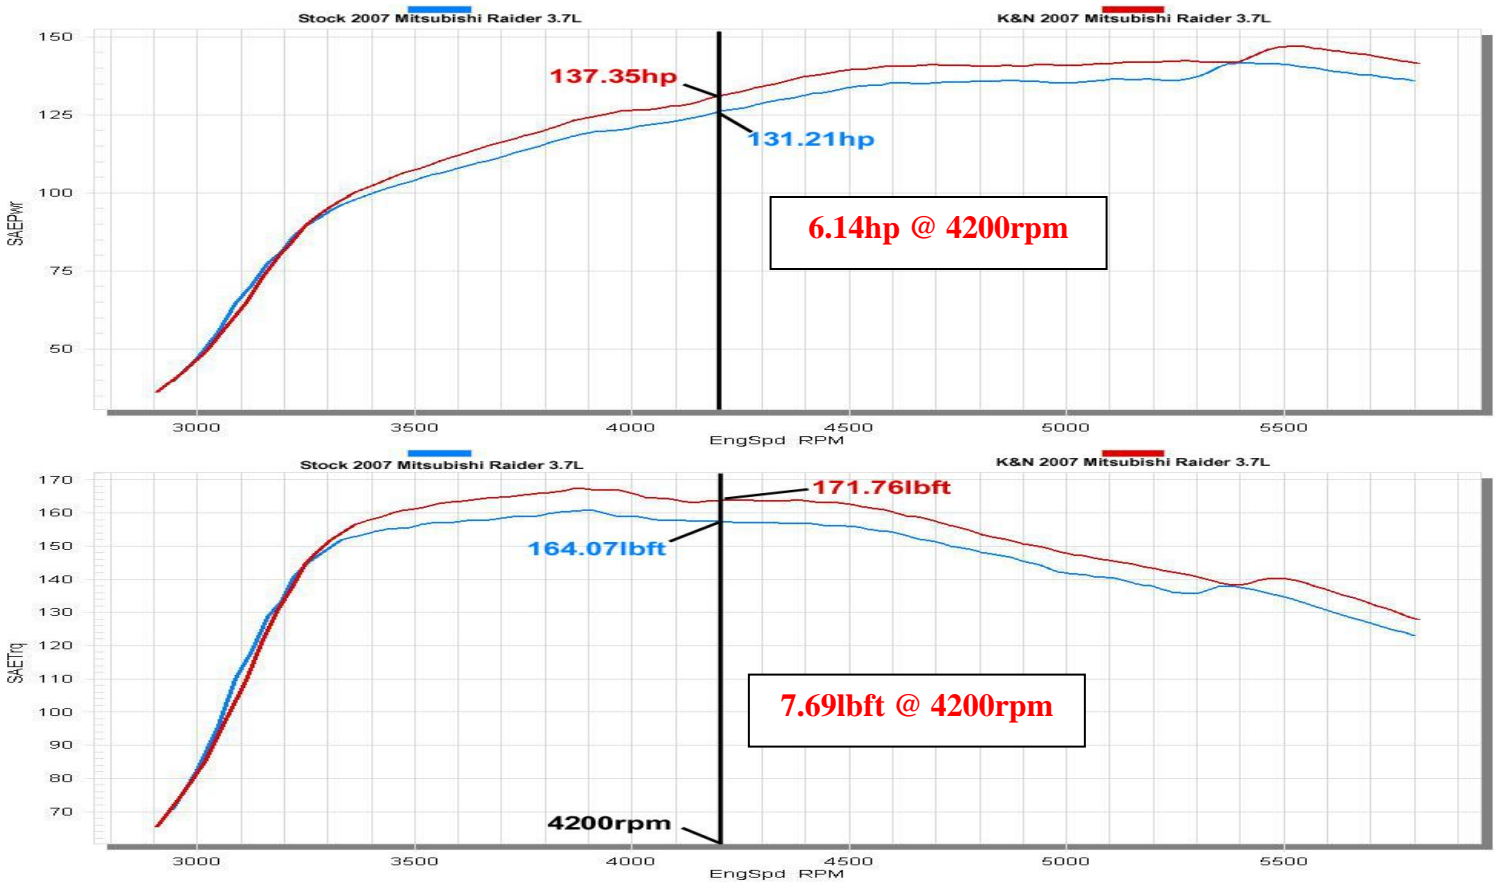

K&N Engineering Inc.

Run Title: Stock 2007 Mitsubishi Raider 3.7L 2g
Run Notes: Baseline stock run. 10,077 miles. 2nd gear run.
Run Date: 4-1-08

Run Title: K&N 2007 Mitsubishi Raider 3.7L V6 2g
Run Notes: K&N intake kit #77-1558 installed. 10,077 miles. 2nd gear run.
Run Date: 4-1-08