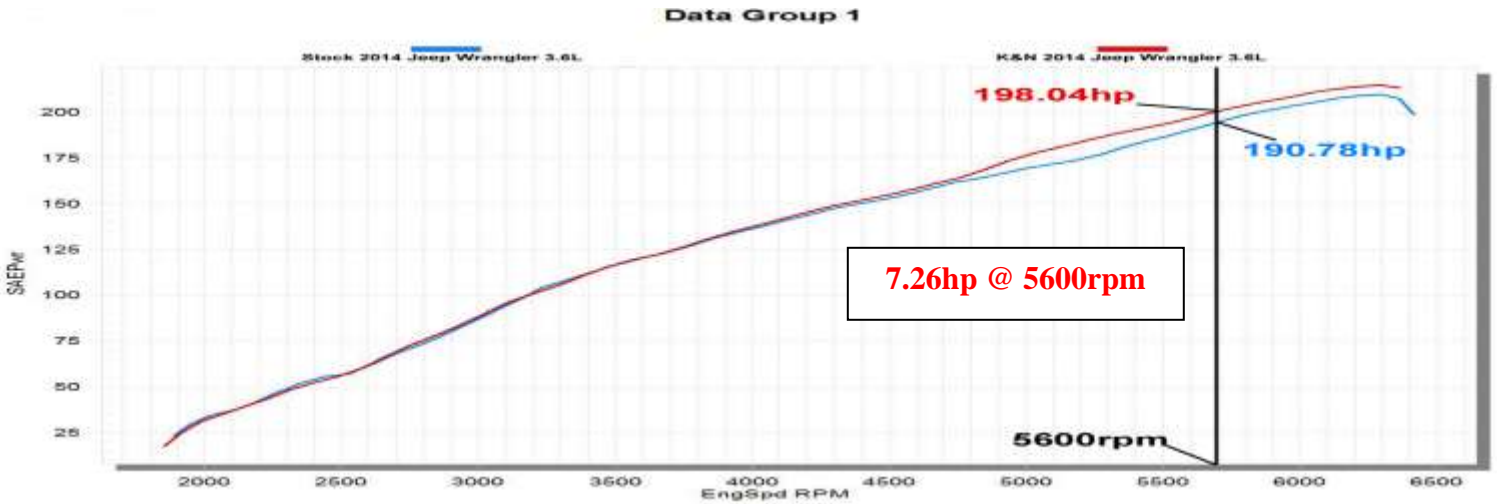

K&N Engineering Inc.

Run Title: Stock 2014 Jeep Wrangler 3.6L
Run Notes: Baseline stock run. 4400 miles. 2nd gear run.
Run Date: 7-31-2014

Run Title: K&N 2014 Jeep Wrangler 3.6L
Run Notes: K&N intake kit #71-1566 installed. 2nd gear run.
Run Date: 7-31-2014