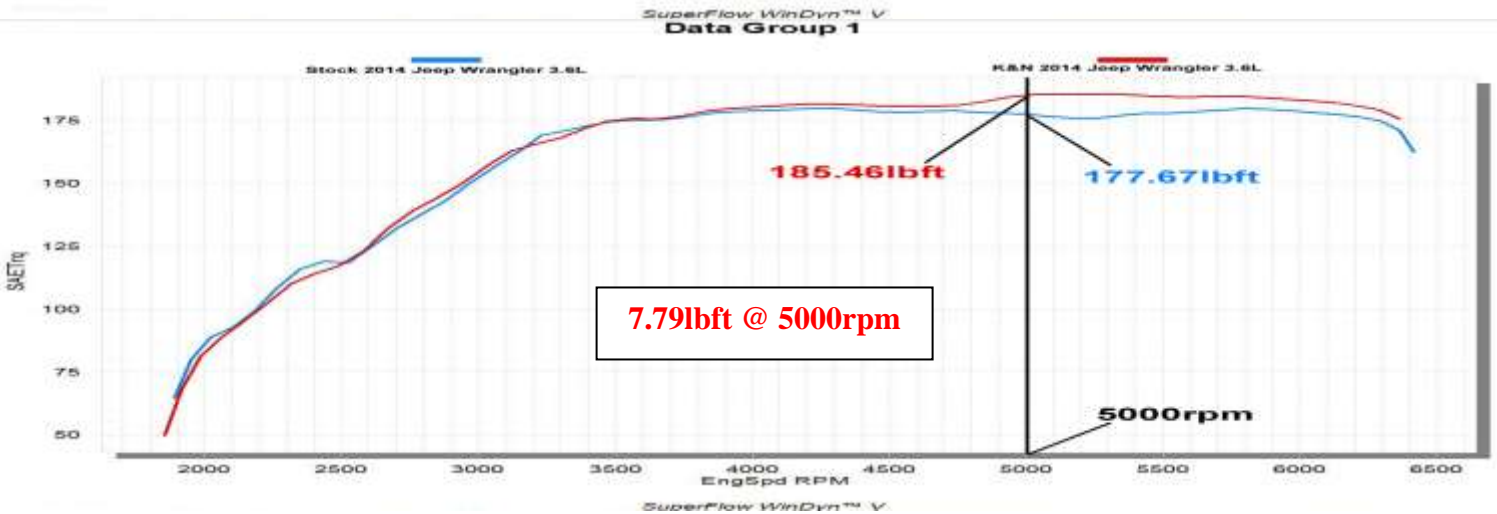

K&N Engineering Inc.

Run Title: Stock 2014 Jeep Wrangler 3.6L
Run Notes: Baseline stock run. 4400 miles. 2nd gear run.
Run Date: 7-31-2014

Run Title: K&N 2014 Jeep Wrangler 3.6L
Run Notes: K&N intake kit #71-1566 installed. 2nd gear run.
Run Date: 7-31-2014